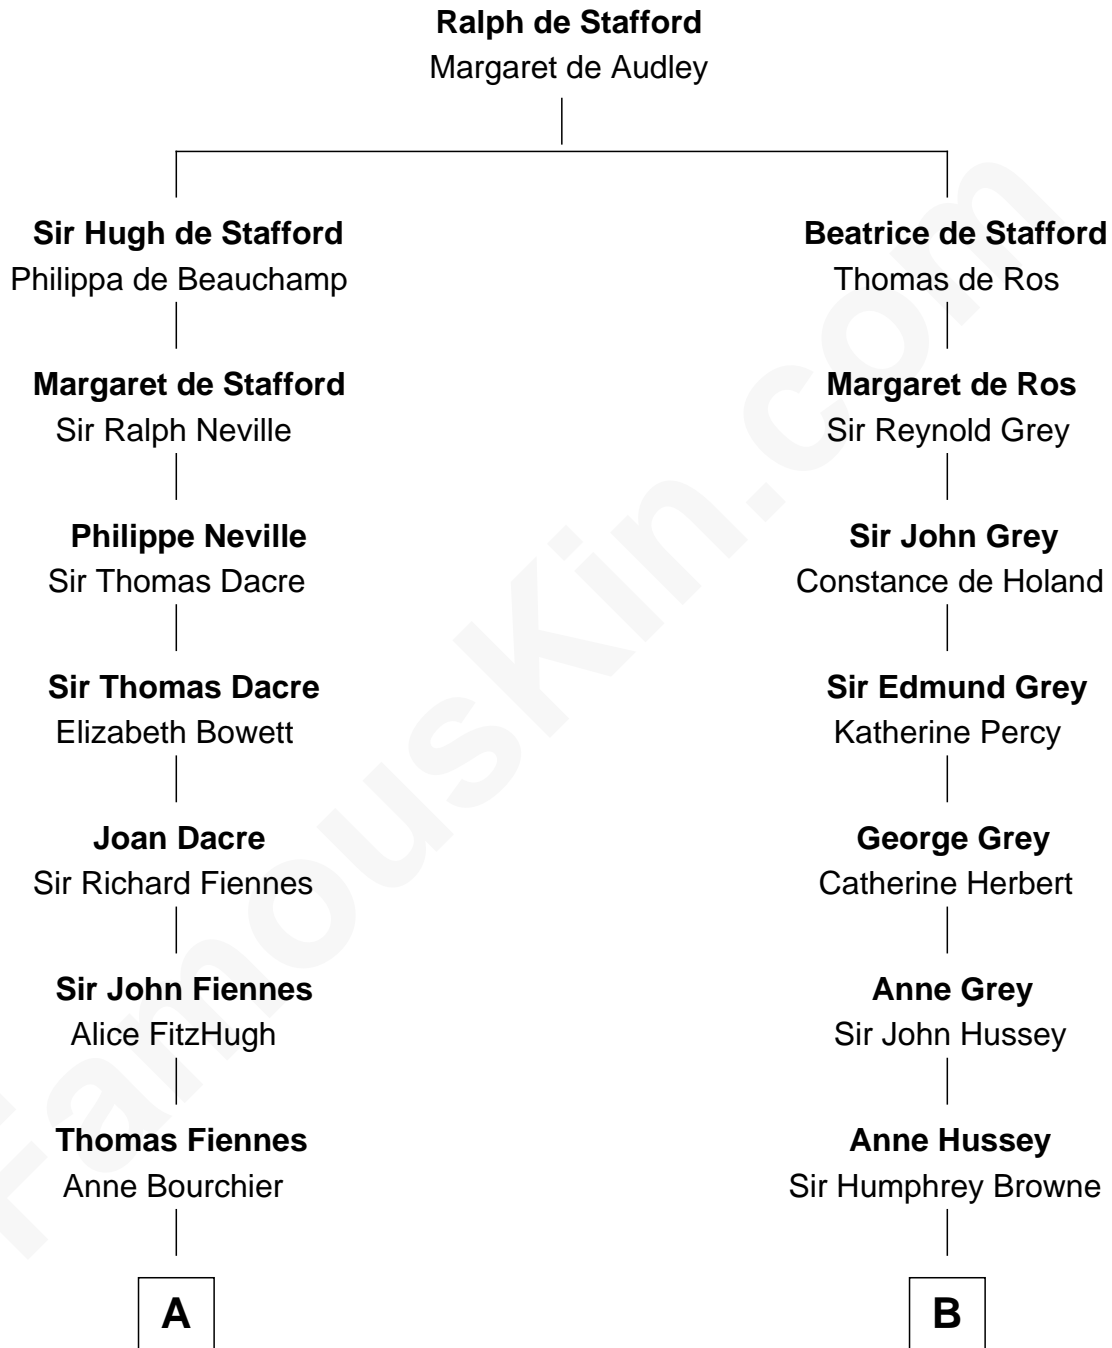

FamousKin.com
Relationship Chart of
Frank Lloyd Wright
American Architect

15th cousin 5 times removed of

Lt. Gen. James Brudenell
Leader of the "Charge of the Light Brigade"

C

—
Martha Hubbard

David Wright