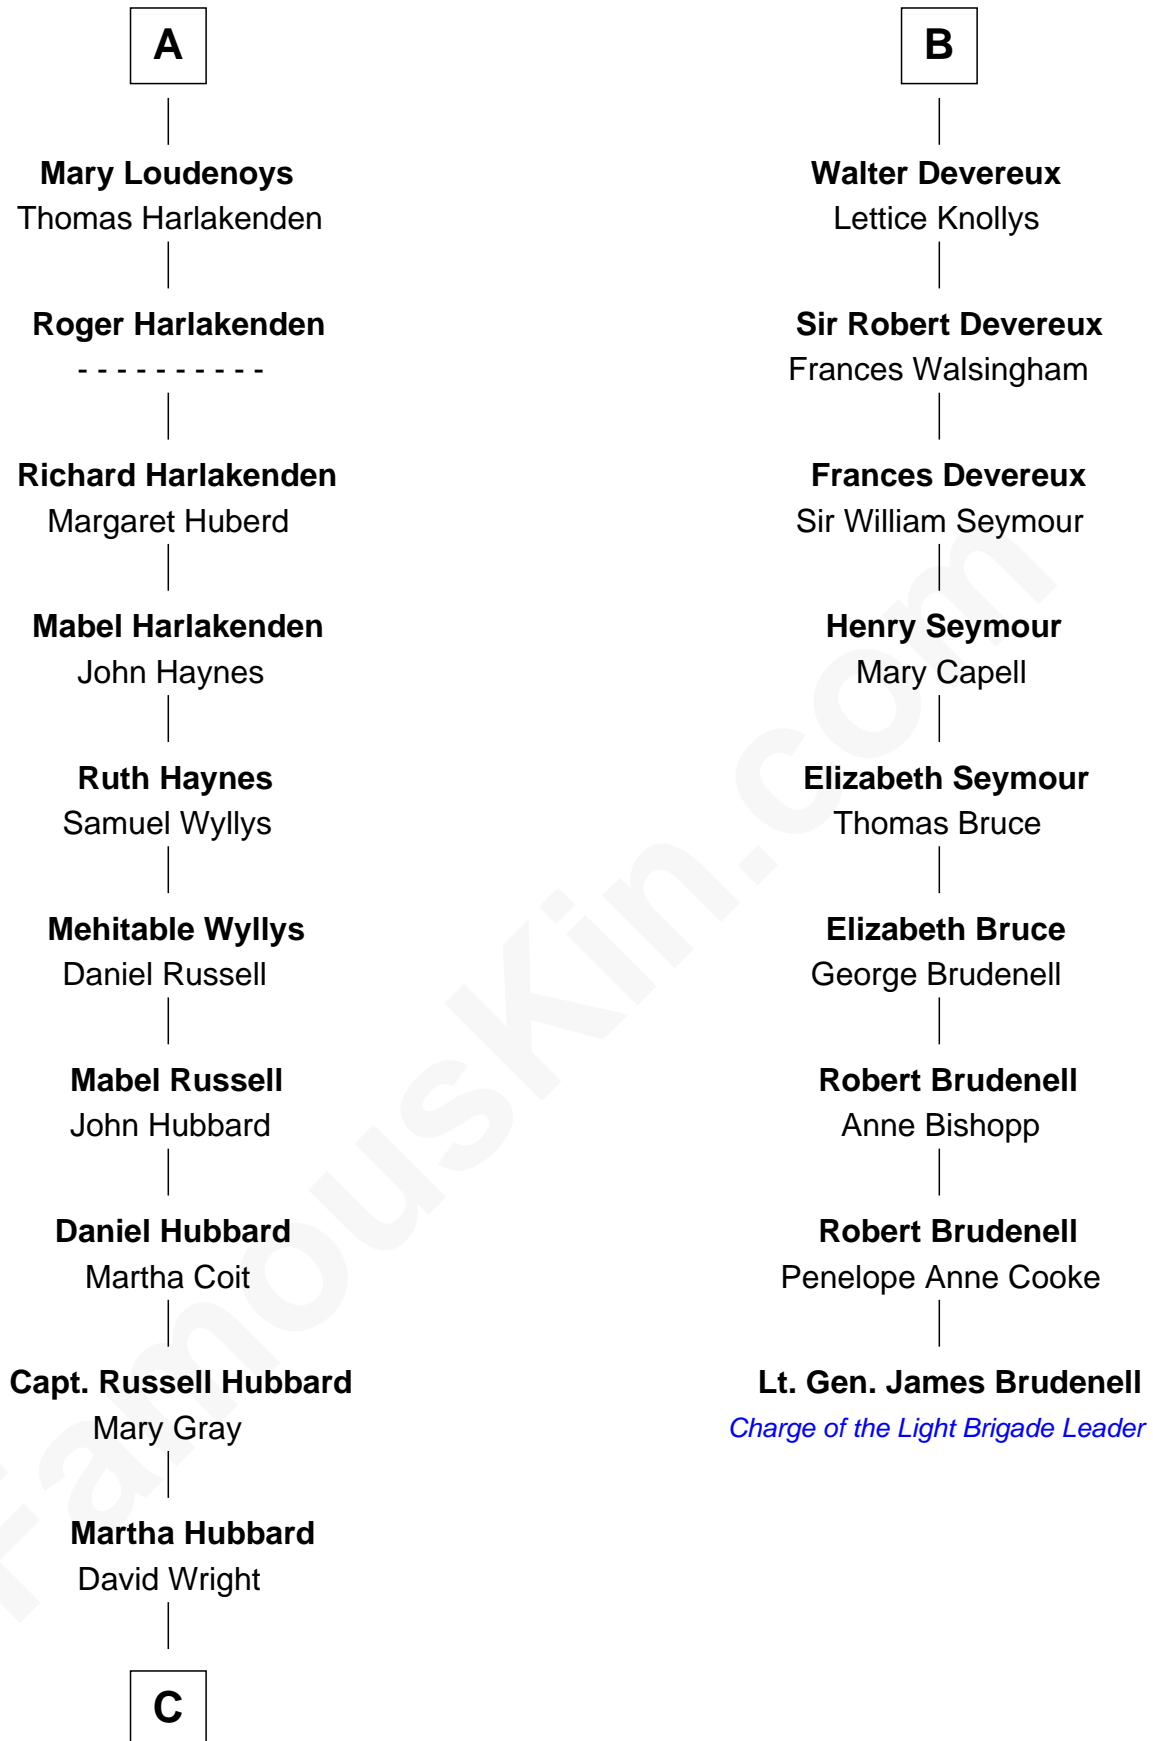

FamousKin.com
Relationship Chart of
Frank Lloyd Wright
American Architect

15th cousin 4 times removed of

Lt. Gen. James Brudenell
Leader of the "Charge of the Light Brigade"

C

—
Rev. David Wright

Abigail Goddard

—
William Carey Wright

Anna Lloyd Jones

—
Frank Lloyd Wright

American Architect

FamousKin.com