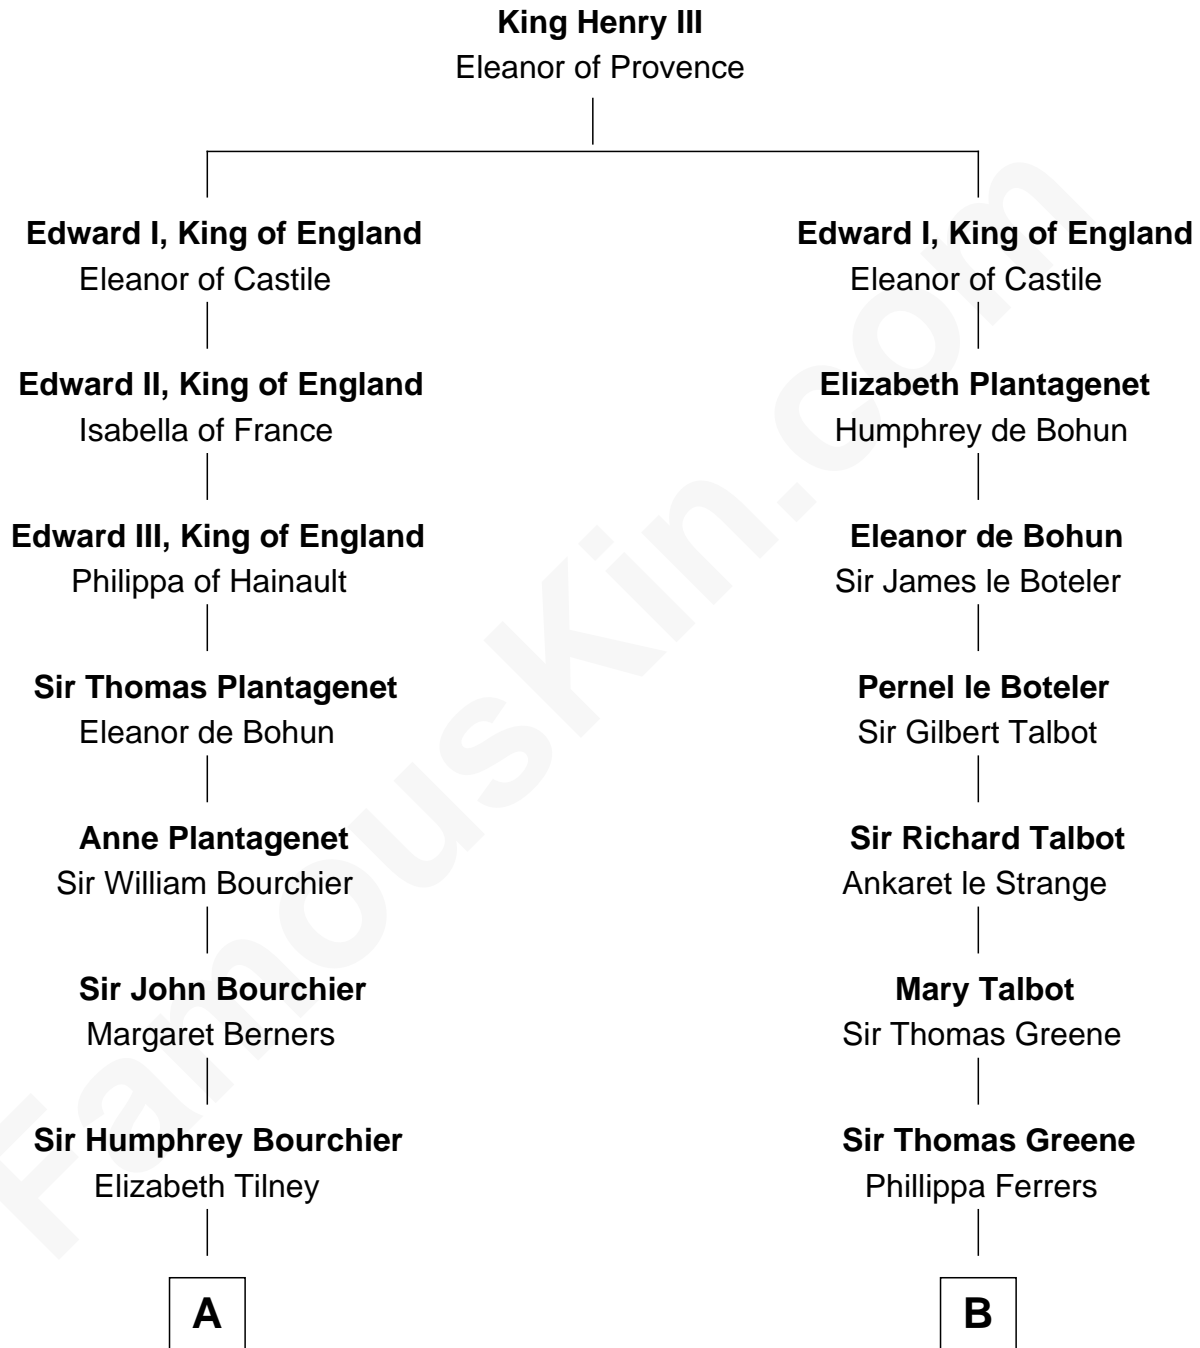

FamousKin.com
Relationship Chart of
Frank Lloyd Wright
American Architect

15th cousin 6 times removed of

Jonathan Swift
Author of Gulliver's Travels

C

—
Capt. Russell Hubbard

Mary Gray

—
Martha Hubbard

David Wright