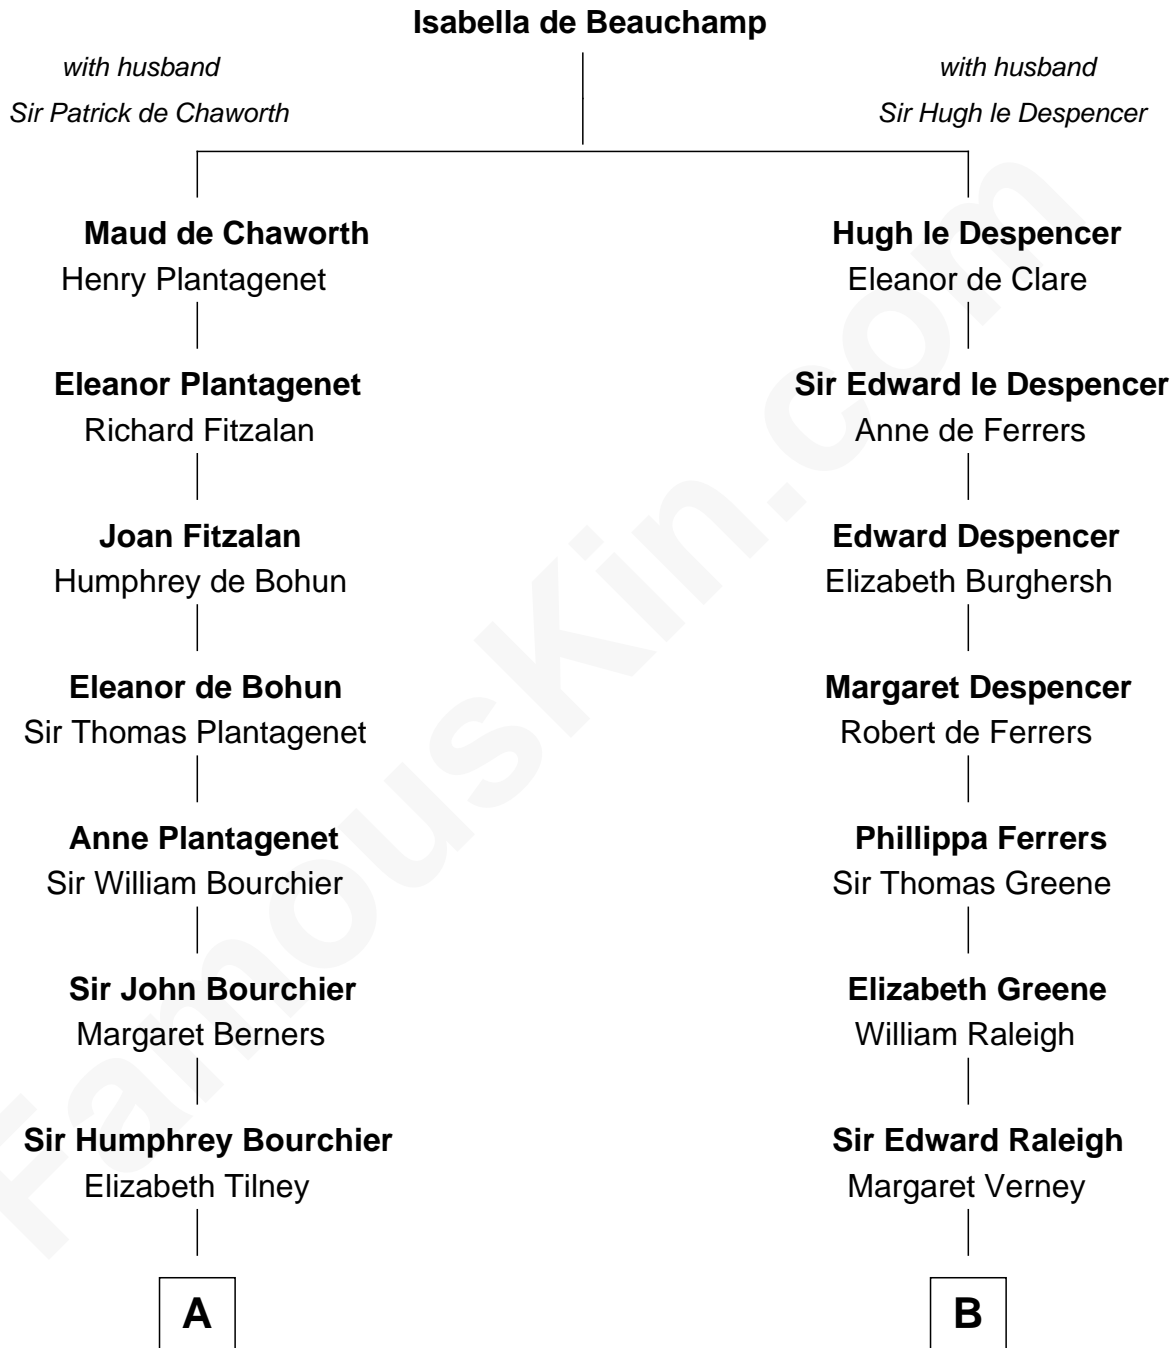

**FamousKin.com**  
**Relationship Chart of**  
**Frank Lloyd Wright**  
*American Architect*

13th cousin 8 times removed of

**Jonathan Swift**  
*Author of Gulliver's Travels*

FamousKin.com