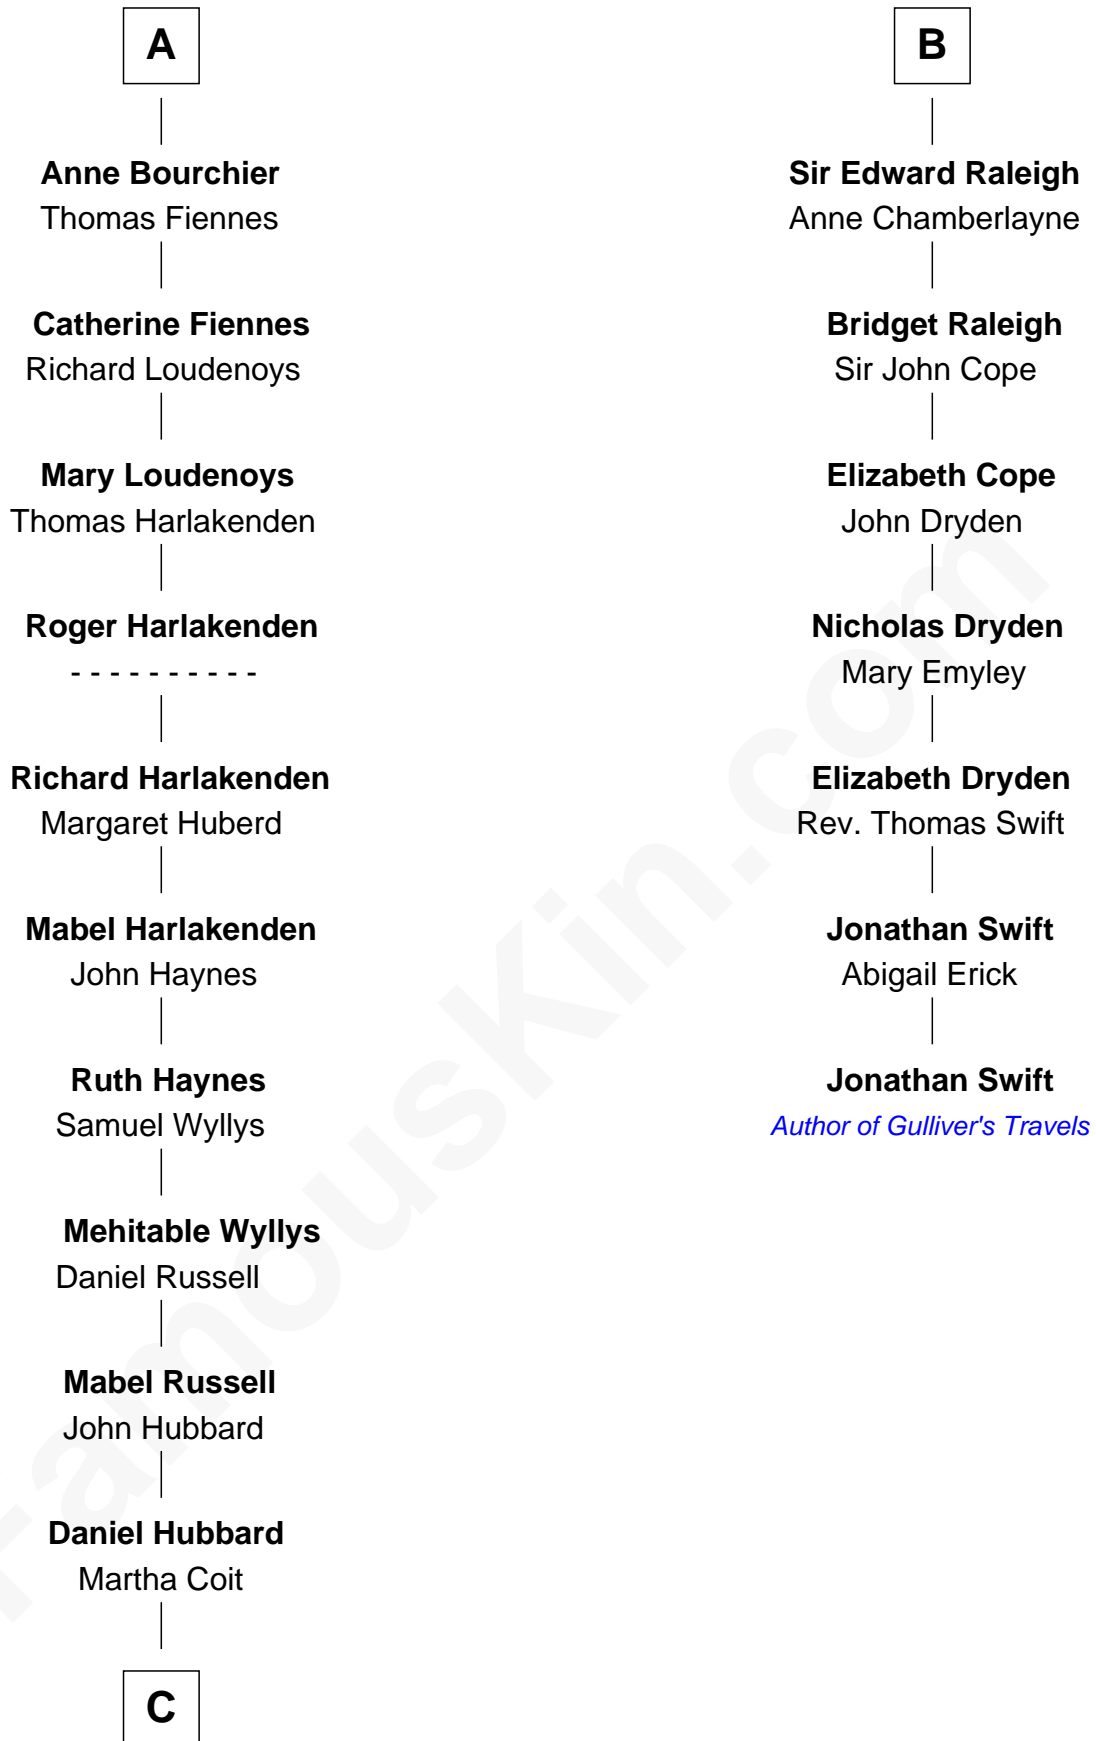

**FamousKin.com**  
**Relationship Chart of**  
**Frank Lloyd Wright**  
*American Architect*

13th cousin 8 times removed of

**Jonathan Swift**  
*Author of Gulliver's Travels*

FamousKin.com