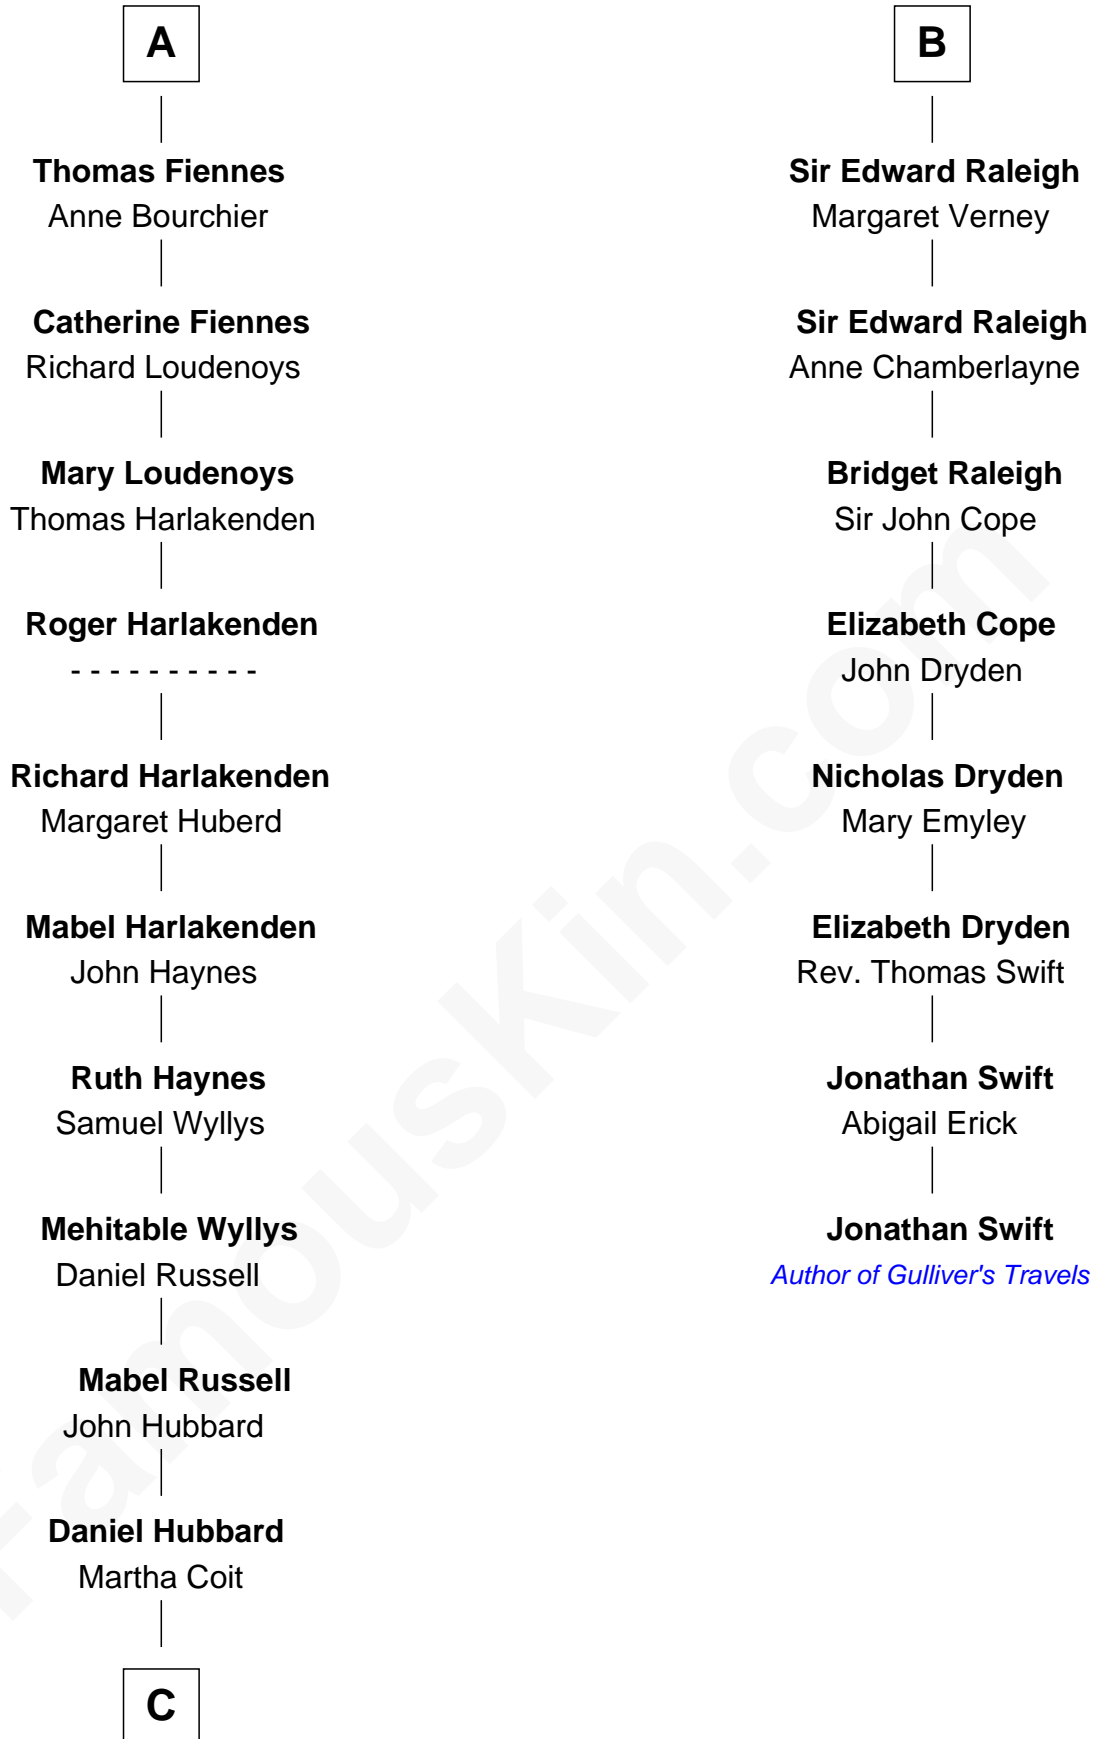

FamousKin.com
Relationship Chart of
Frank Lloyd Wright
American Architect

14th cousin 7 times removed of

Jonathan Swift
Author of Gulliver's Travels

C

—
Capt. Russell Hubbard

Mary Gray

—
Martha Hubbard

David Wright