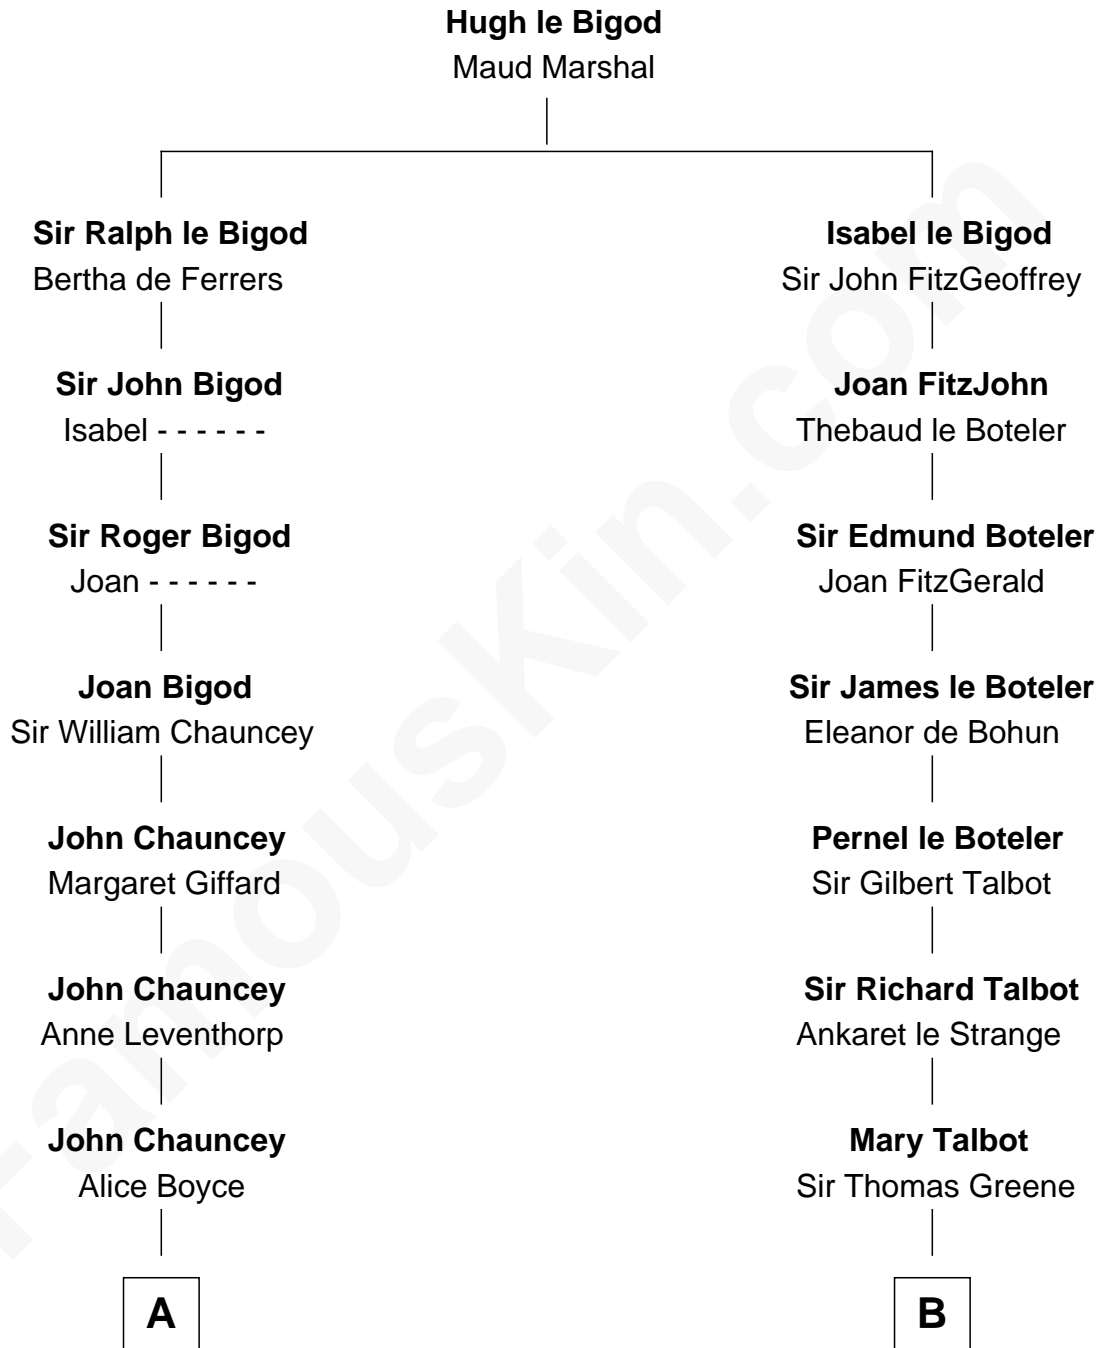

**FamousKin.com**  
**Relationship Chart of**  
**Frank Lloyd Wright**  
*American Architect*

16th cousin 5 times removed of

**Jonathan Swift**  
*Author of Gulliver's Travels*

**C**

—  
**Capt. Russell Hubbard**

Mary Gray

—  
**Martha Hubbard**

David Wright

—  
**Rev. David Wright**

Abigail Goddard

—  
**William Carey Wright**

Anna Lloyd Jones

—  
**Frank Lloyd Wright**