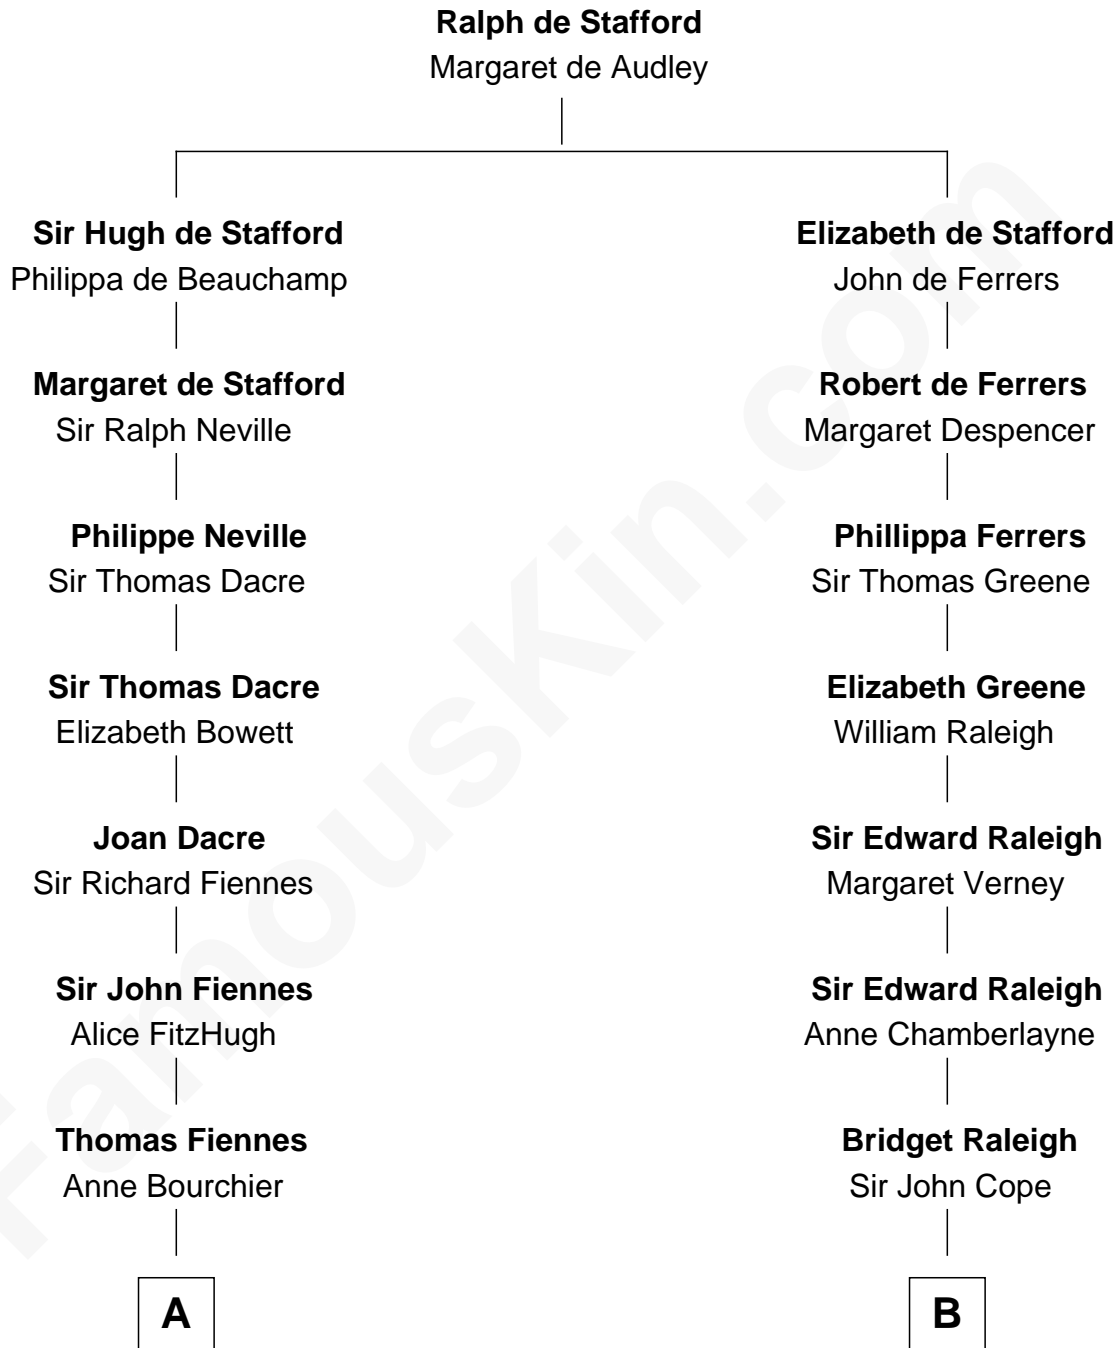

FamousKin.com

Relationship Chart of

Frank Lloyd Wright

American Architect

11th cousin 9 times removed of

Jonathan Swift
Author of Gulliver's Travels

C

—
Martha Hubbard

David Wright

—
Rev. David Wright

Abigail Goddard

—
William Carey Wright

Anna Lloyd Jones

—
Frank Lloyd Wright

American Architect

FamousKin.com