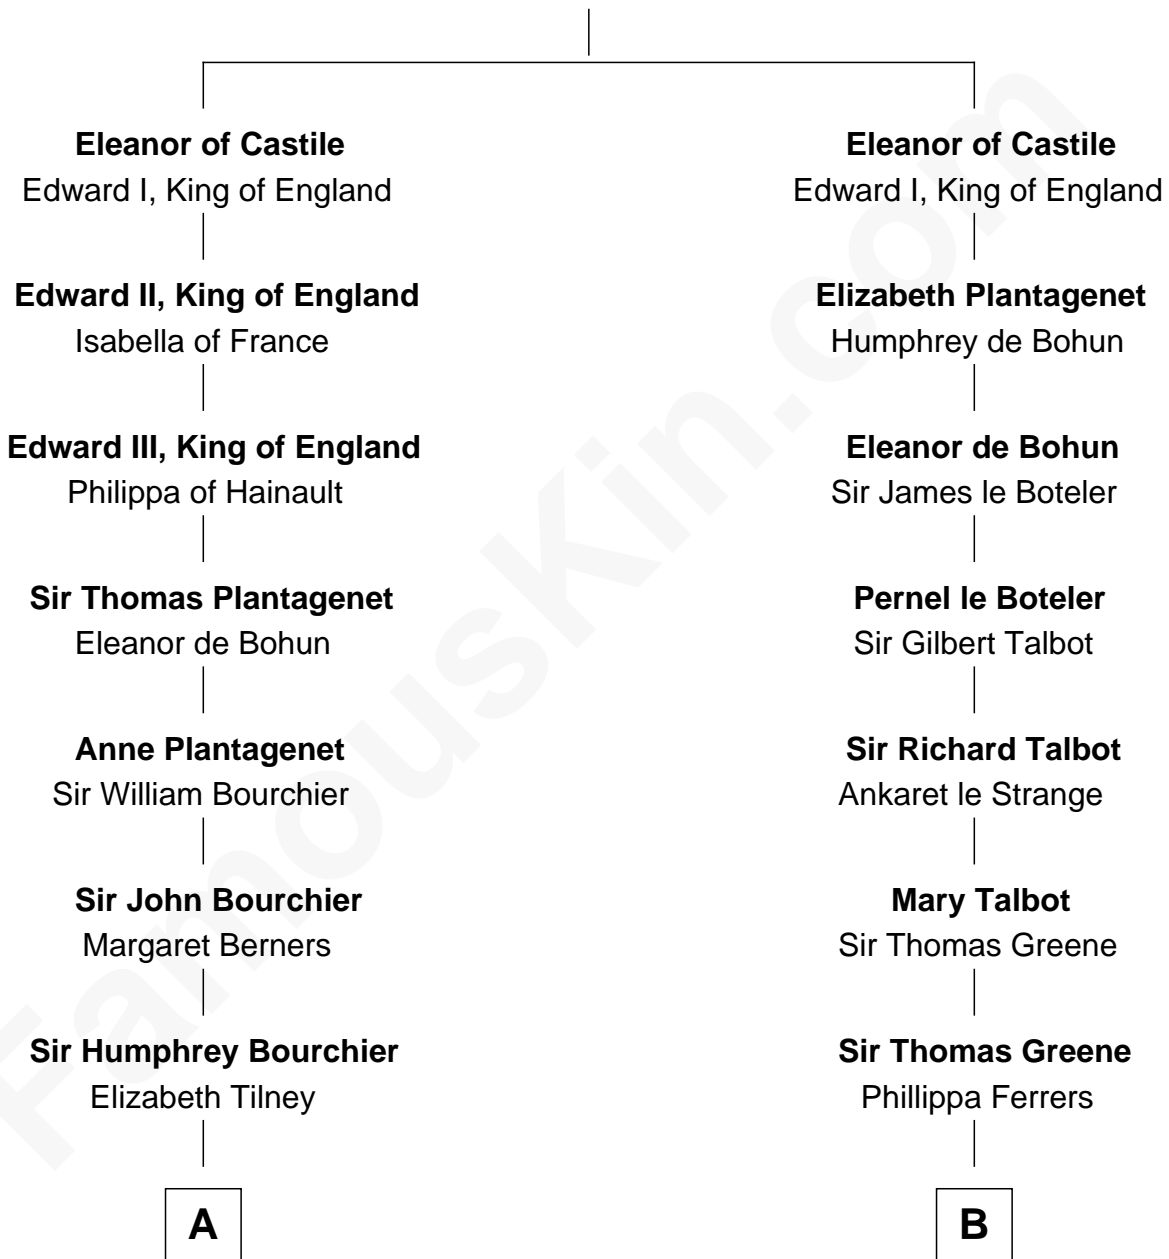

FamousKin.com
Relationship Chart of
Frank Lloyd Wright
American Architect

15th cousin 6 times removed of

Jonathan Swift
Author of Gulliver's Travels

Ferdinand III, King of Castile
 Joanna of Ponthieu

C

—
Capt. Russell Hubbard

Mary Gray

—
Martha Hubbard

David Wright

—
Rev. David Wright

Abigail Goddard

—
William Carey Wright

Anna Lloyd Jones

—
Frank Lloyd Wright