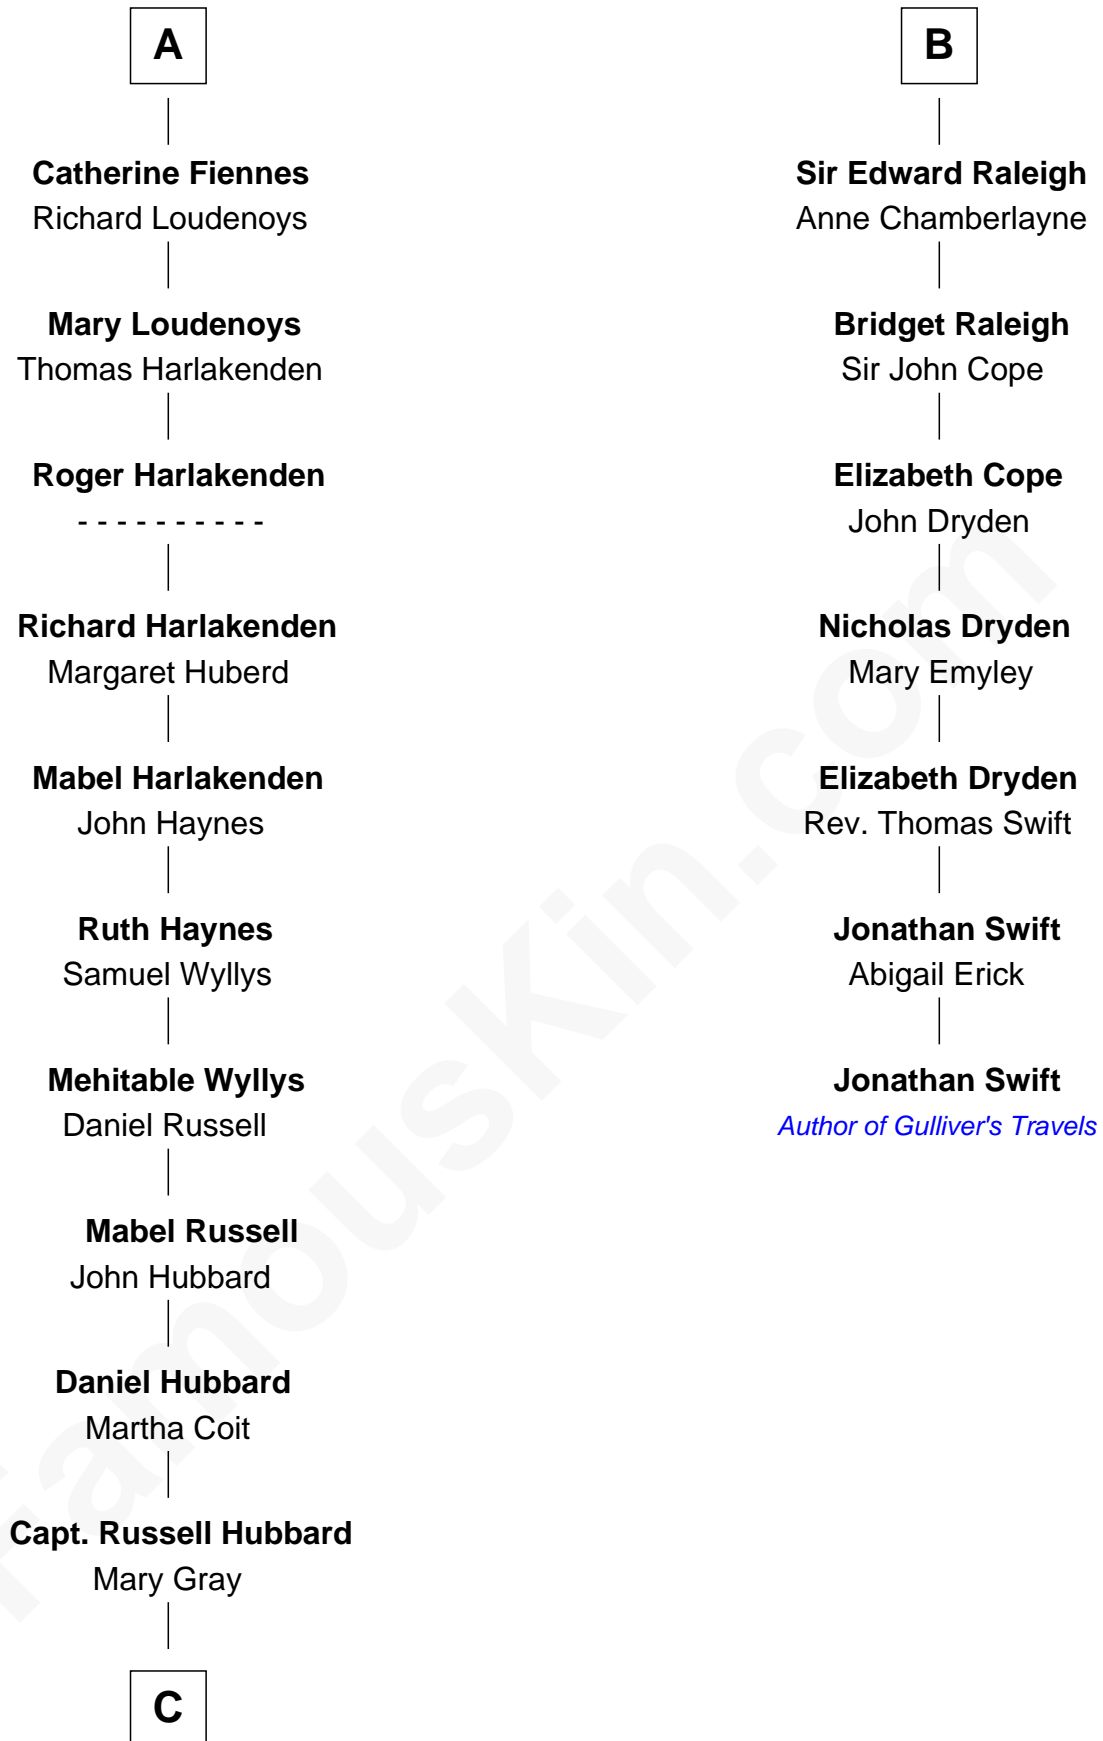

FamousKin.com
Relationship Chart of
Frank Lloyd Wright
American Architect

13th cousin 7 times removed of

Jonathan Swift
Author of Gulliver's Travels

C

—
Martha Hubbard

David Wright

—
Rev. David Wright

Abigail Goddard

—
William Carey Wright

Anna Lloyd Jones

—
Frank Lloyd Wright

American Architect

FamousKin.com