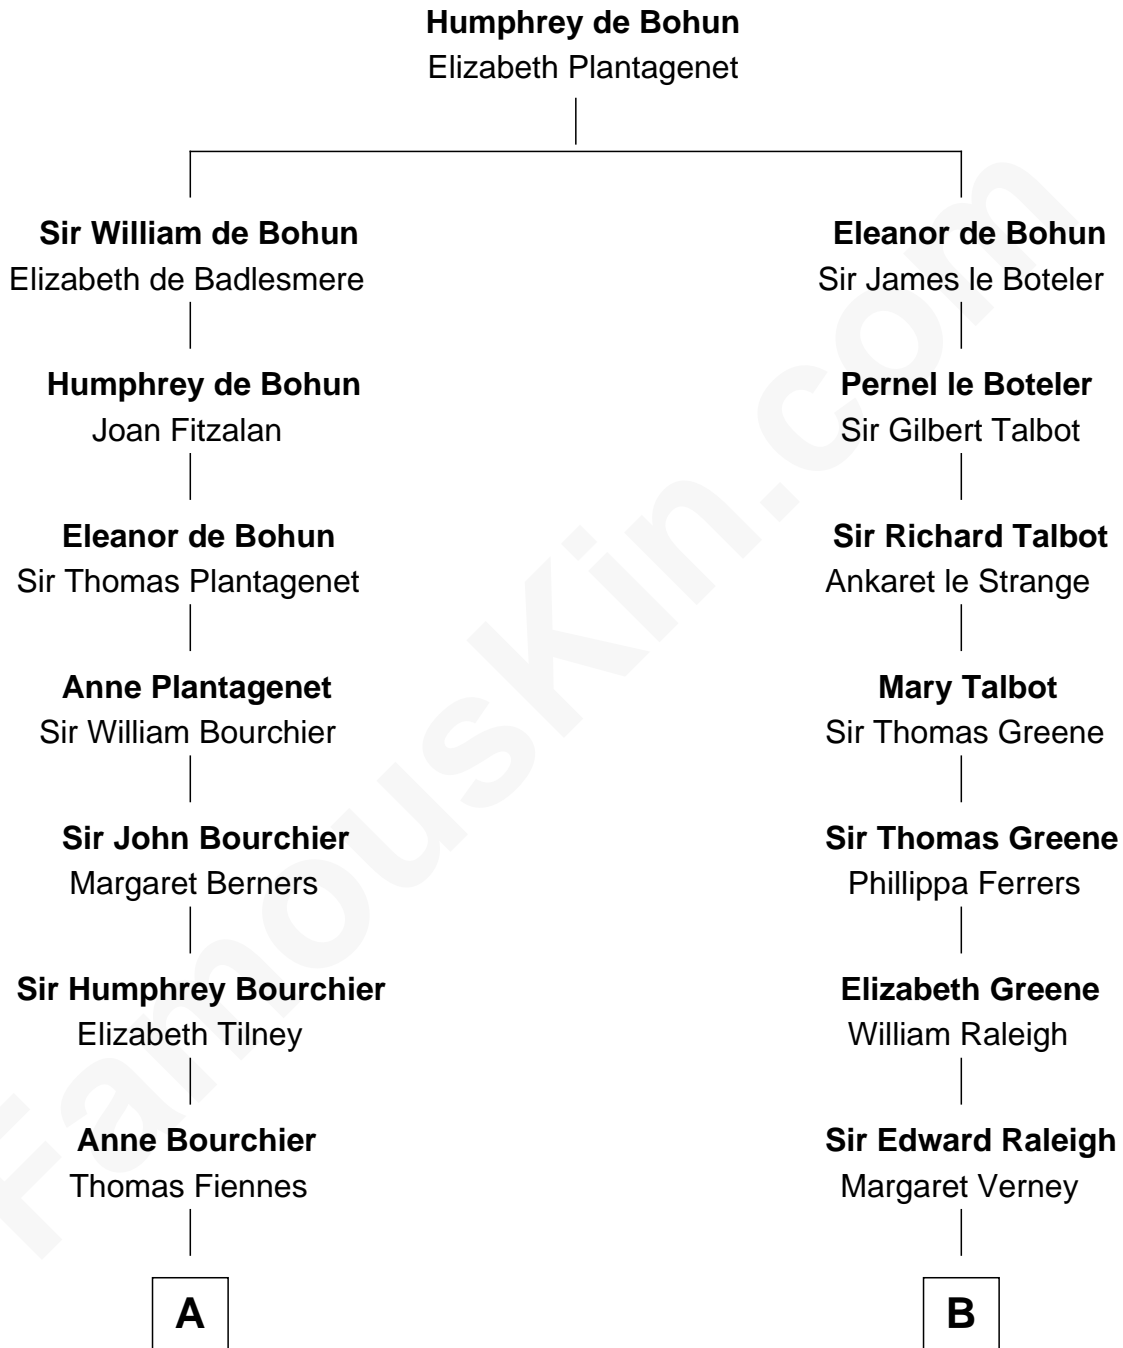

FamousKin.com
Relationship Chart of
Frank Lloyd Wright
American Architect

13th cousin 7 times removed of

Jonathan Swift
Author of Gulliver's Travels

C

—
Martha Hubbard

David Wright

—
Rev. David Wright

Abigail Goddard

—
William Carey Wright

Anna Lloyd Jones

—
Frank Lloyd Wright

American Architect

FamousKin.com