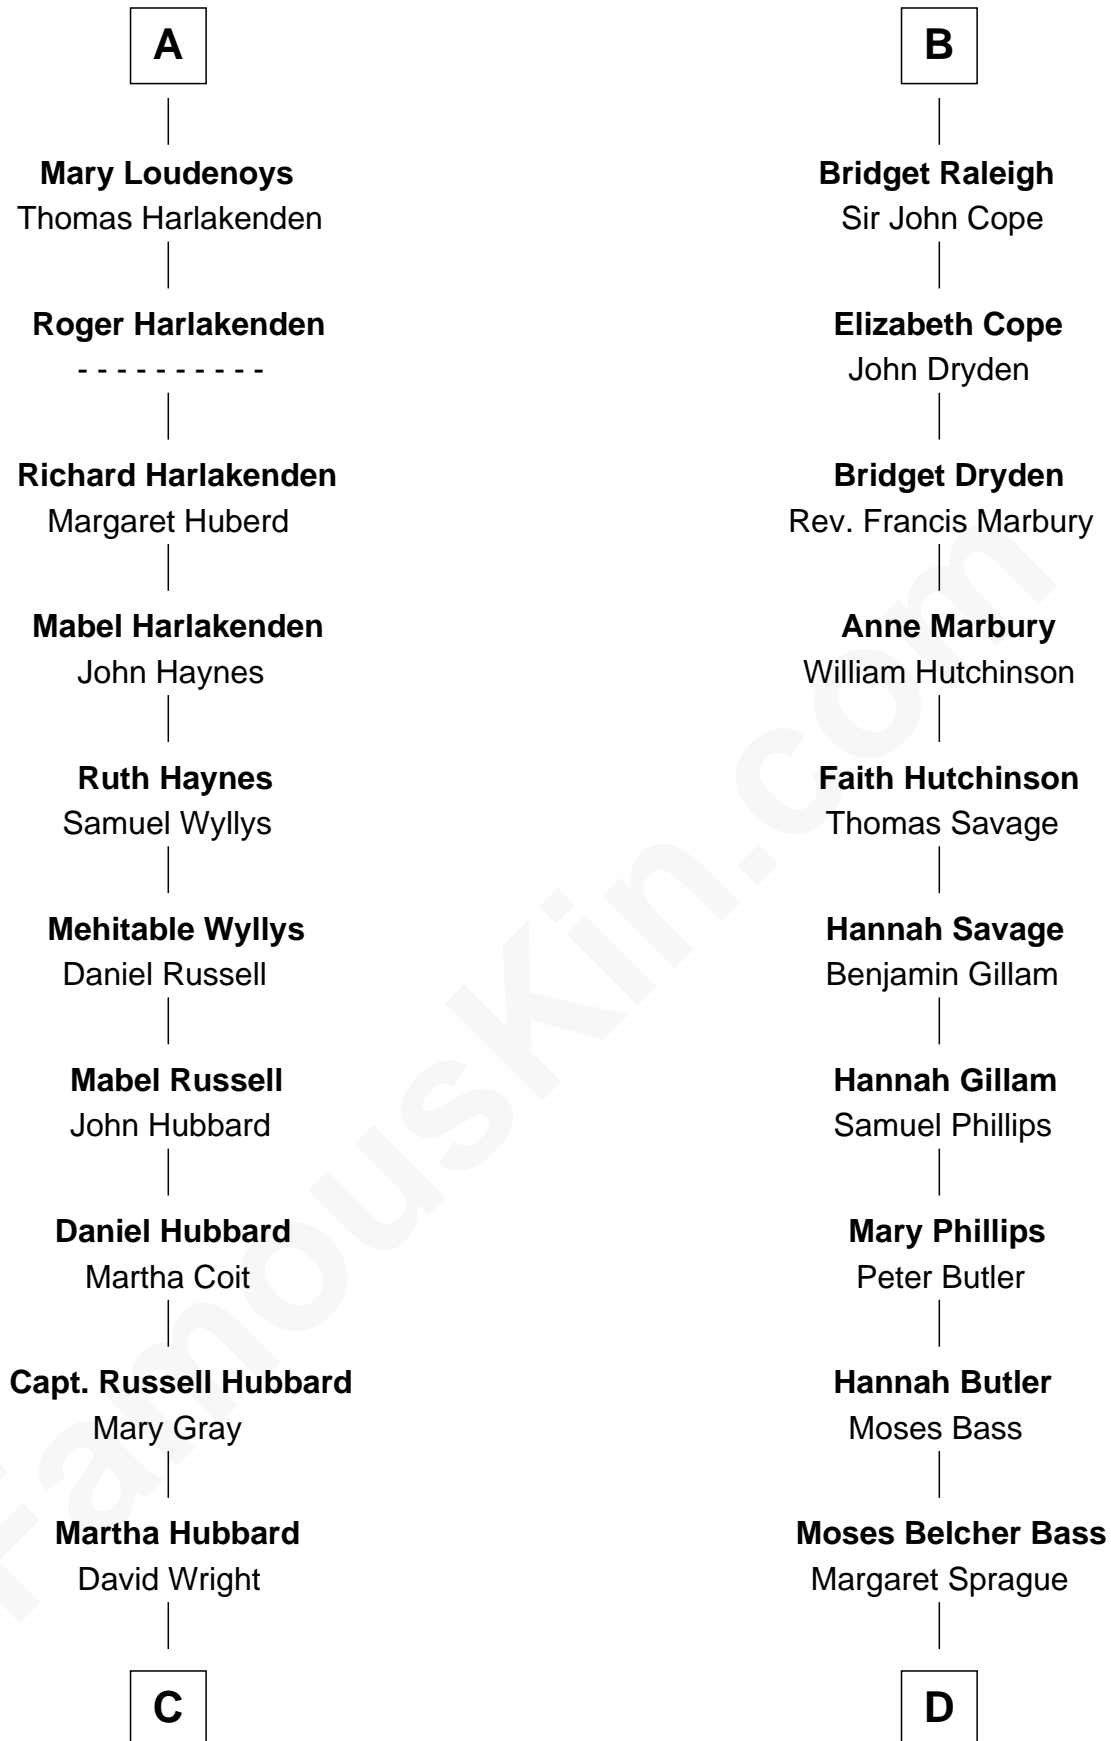

FamousKin.com
Relationship Chart of
Frank Lloyd Wright
American Architect

19th cousin 2 times removed of
Erskine Childers
4th President of Ireland

C

Rev. David Wright

Abigail Goddard

William Carey Wright

Anna Lloyd Jones

Frank Lloyd Wright

American Architect

D

Mary Butler Bass

Elisha Smith

Cordelia Miller Smith

William Robert Pearmain

Margaret Cushing Pearmain