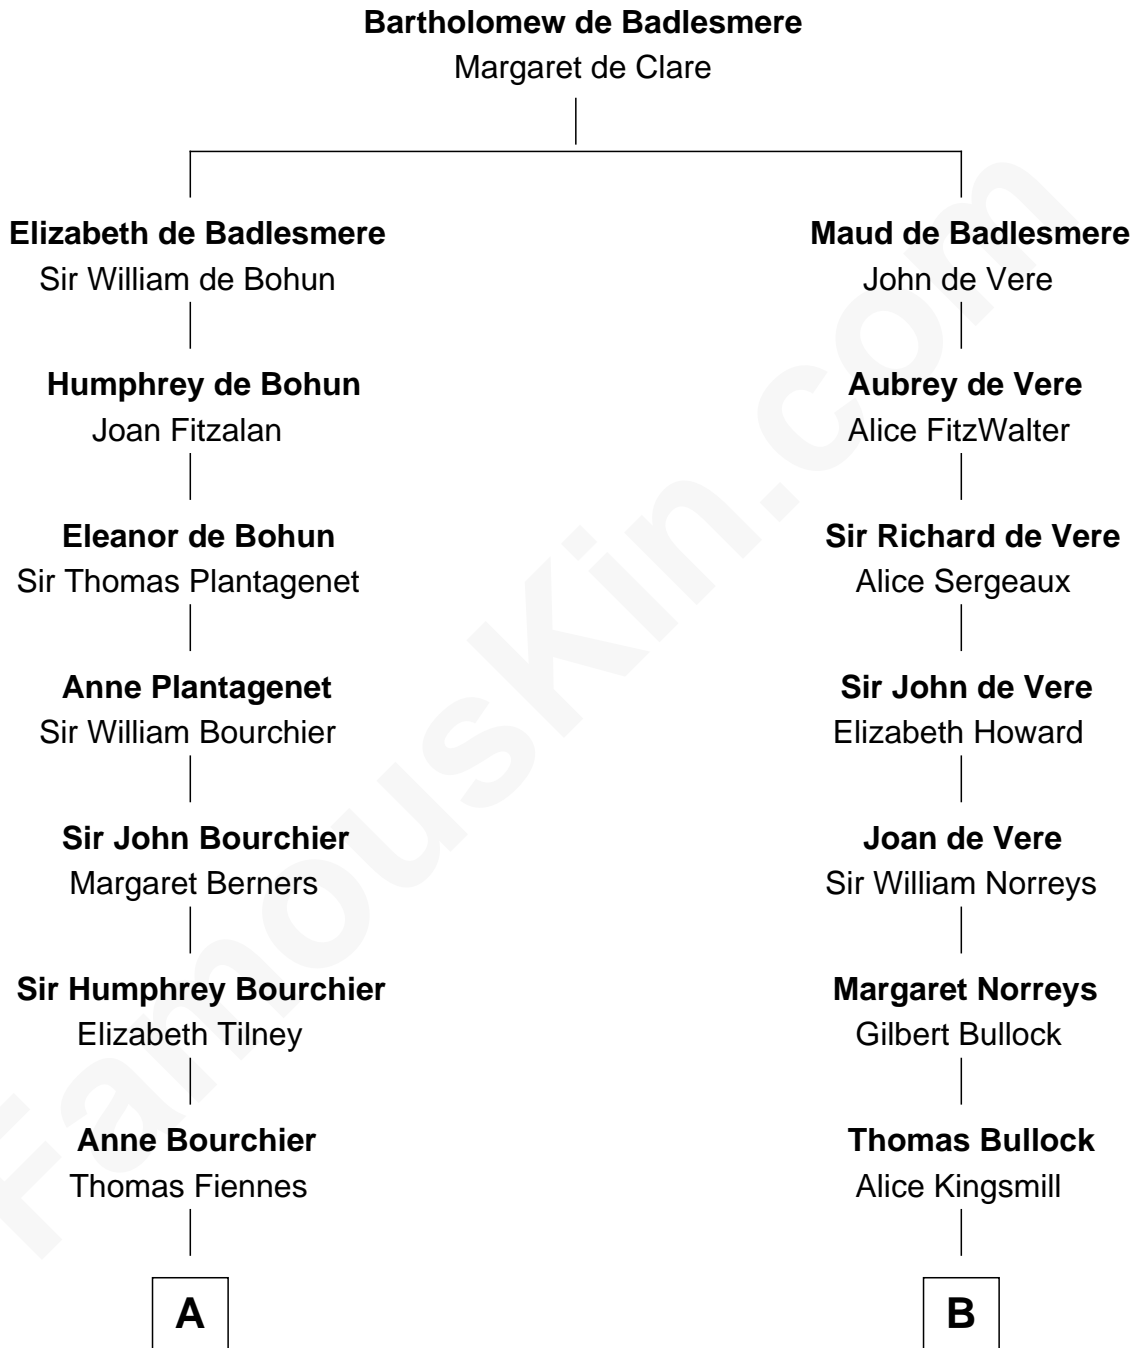

FamousKin.com
Relationship Chart of
Frank Lloyd Wright
American Architect

18th cousin 2 times removed of

Alan Ladd
Movie Actor

C

Martha Hubbard

David Wright

Rev. David Wright

Abigail Goddard

William Carey Wright

Anna Lloyd Jones

Frank Lloyd Wright

American Architect

D

Alan Harwood Ladd

Selina Raleigh

Alan Ladd