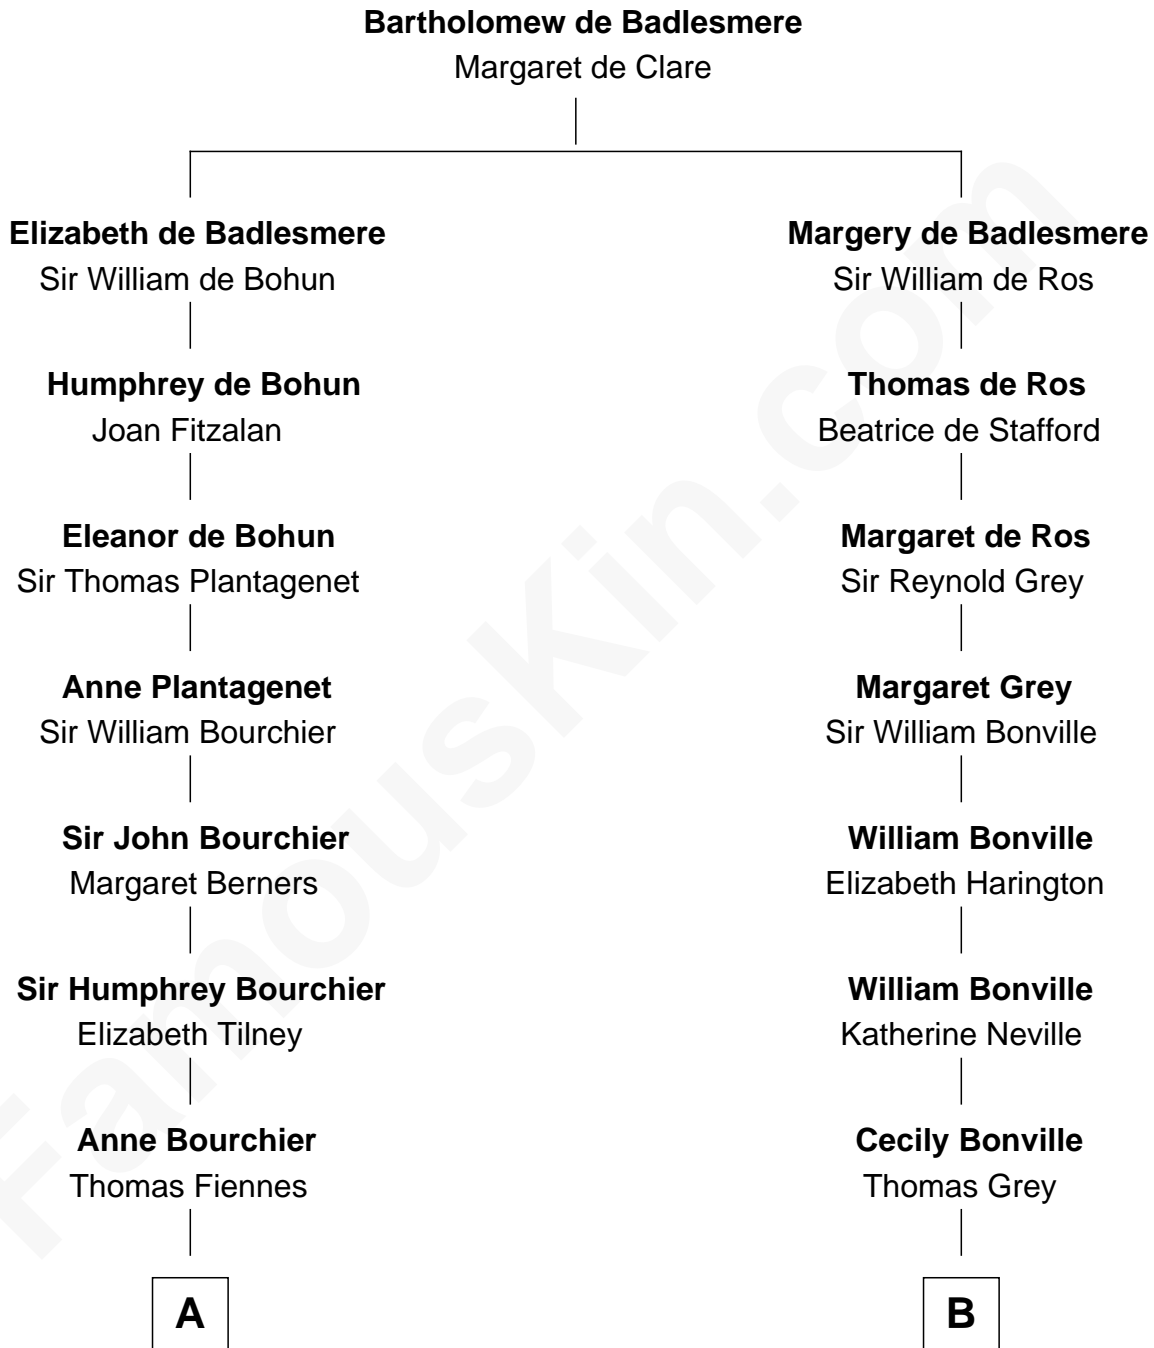

**FamousKin.com**  
**Relationship Chart of**  
**Frank Lloyd Wright**  
*American Architect*

20th cousin 1 time removed of  
**George Hamilton**  
*TV and Movie Actor*

**C**

**Martha Hubbard**

David Wright

**Rev. David Wright**

Abigail Goddard

**William Carey Wright**

Anna Lloyd Jones

**Frank Lloyd Wright**

*American Architect*

**D**

**William C. Gilman**

Mary Ann Stevens

**George C. Gilman**

Elizabeth Melissa Lane

**Lillian C. Gilman**

Harry Fuller Hamilton

**George William Hamilton**

Anne Lucille Stevens

**George Hamilton**