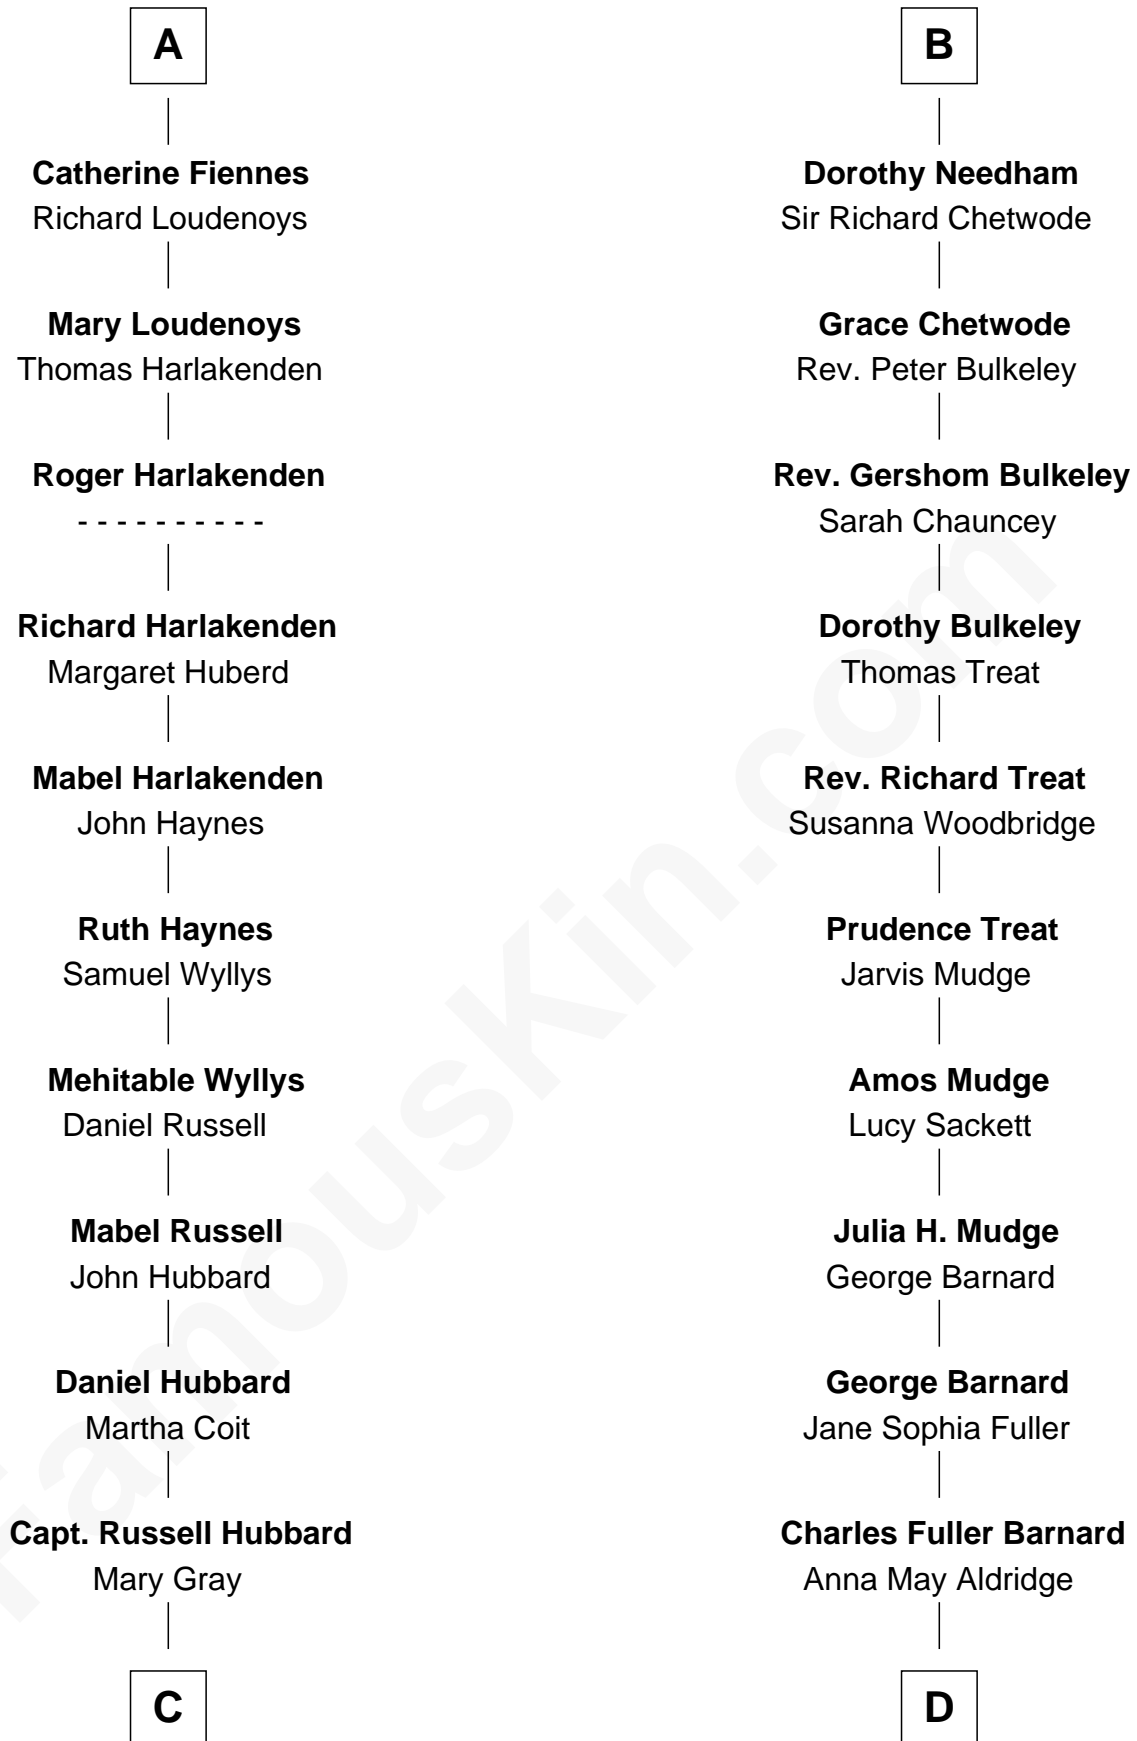

FamousKin.com
Relationship Chart of
Frank Lloyd Wright
American Architect

18th cousin 2 times removed of

Dick Clark
Radio and TV Host

Sir Thomas de Beauchamp
 Katherine de Mortimer

C

Martha Hubbard

David Wright

Rev. David Wright

Abigail Goddard

William Carey Wright

Anna Lloyd Jones

Frank Lloyd Wright

American Architect

D

Julia Fuller Barnard