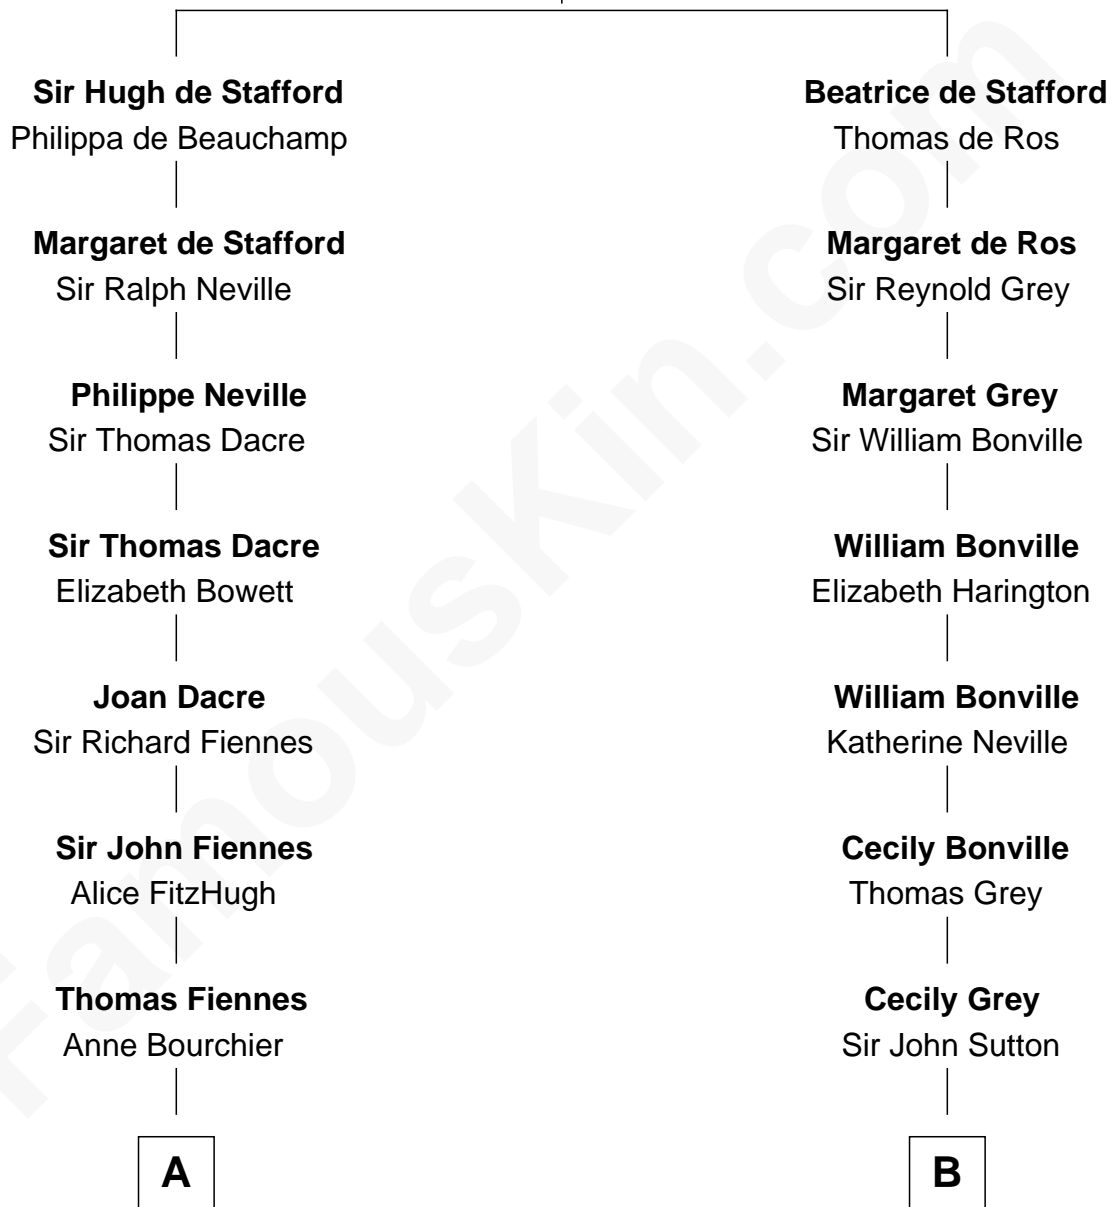

FamousKin.com
Relationship Chart of
Frank Lloyd Wright
American Architect

19th cousin 1 time removed of

Dick Clark
Radio and TV Host

Ralph de Stafford
 Margaret de Audley

C

Martha Hubbard

David Wright

Rev. David Wright

Abigail Goddard

William Carey Wright

Anna Lloyd Jones

Frank Lloyd Wright

American Architect

D

Charles Fuller Barnard

Anna May Aldridge