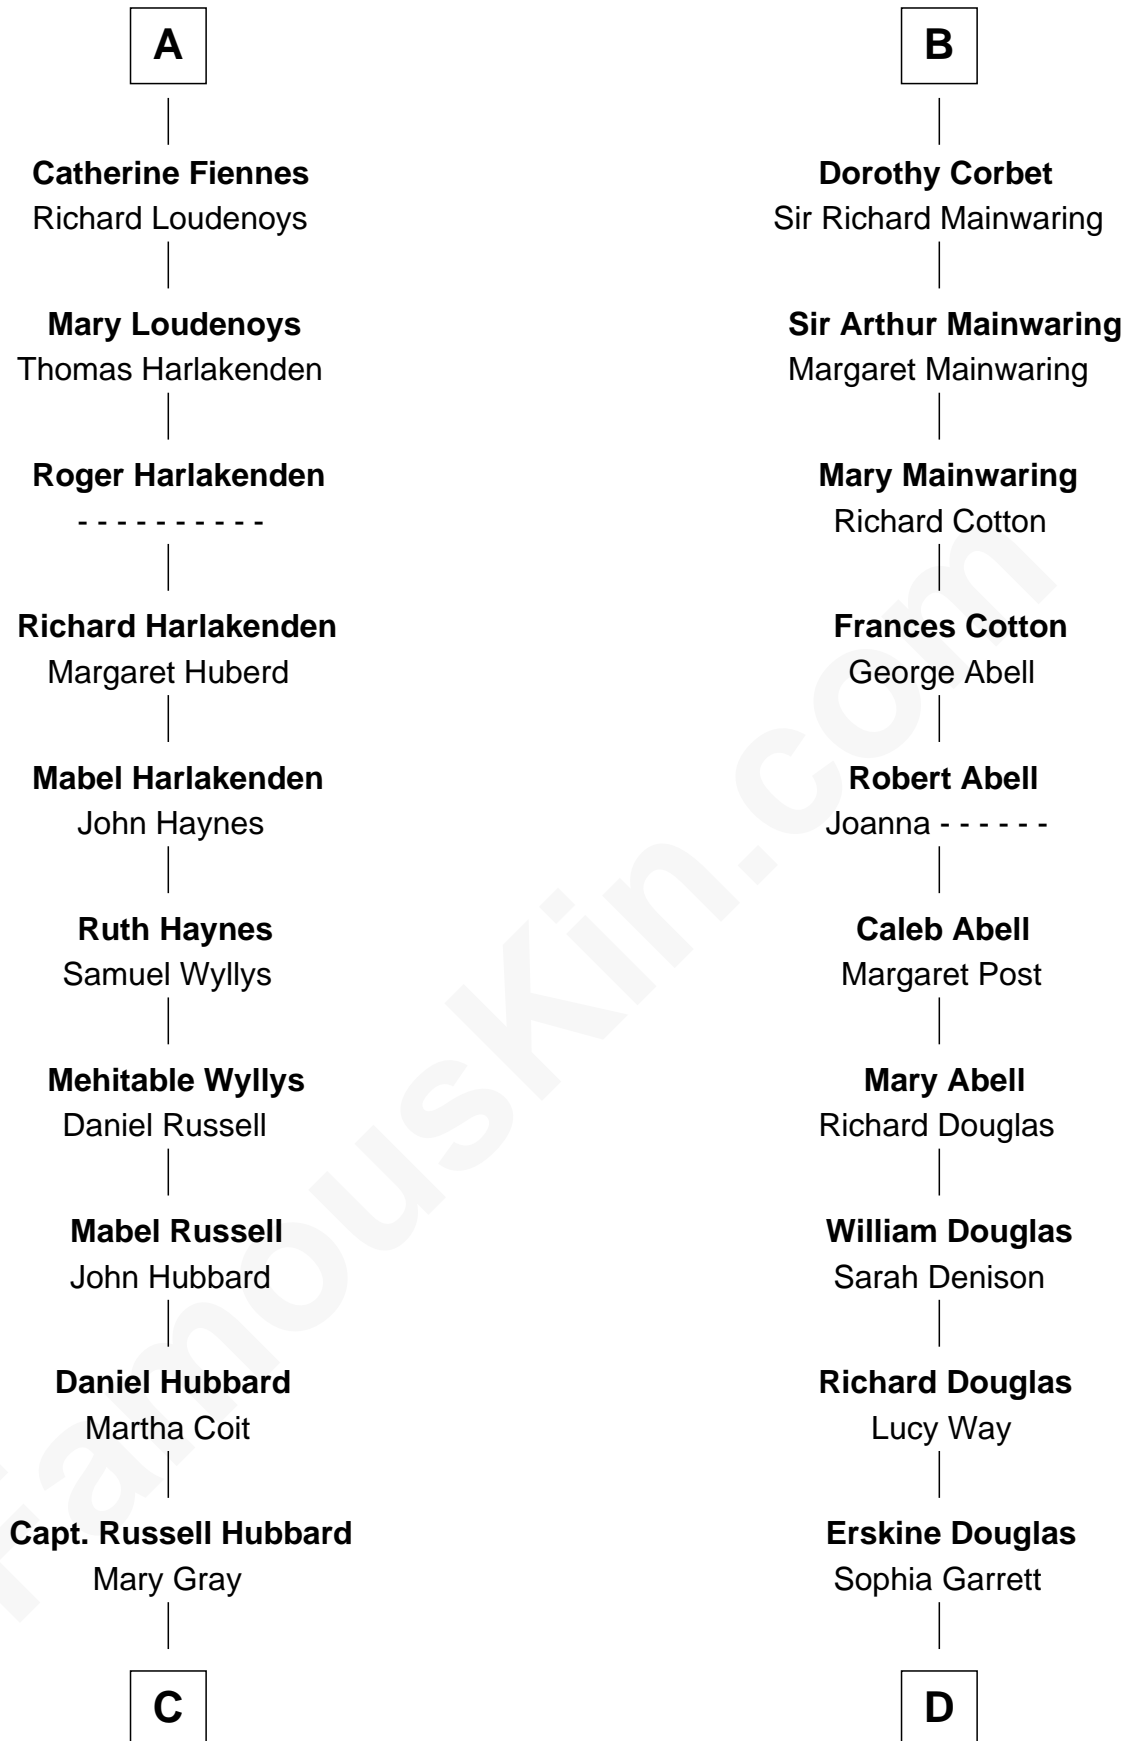

FamousKin.com
Relationship Chart of
Frank Lloyd Wright
American Architect

20th cousin 1 time removed of

Illeana Douglas
TV and Movie Actress

C

Martha Hubbard

David Wright

Rev. David Wright

Abigail Goddard

William Carey Wright

Anna Lloyd Jones

Frank Lloyd Wright

American Architect

D

Emma Jane Douglas

Col. George Taliaferro Shackelford

Lena Priscilla Shackelford