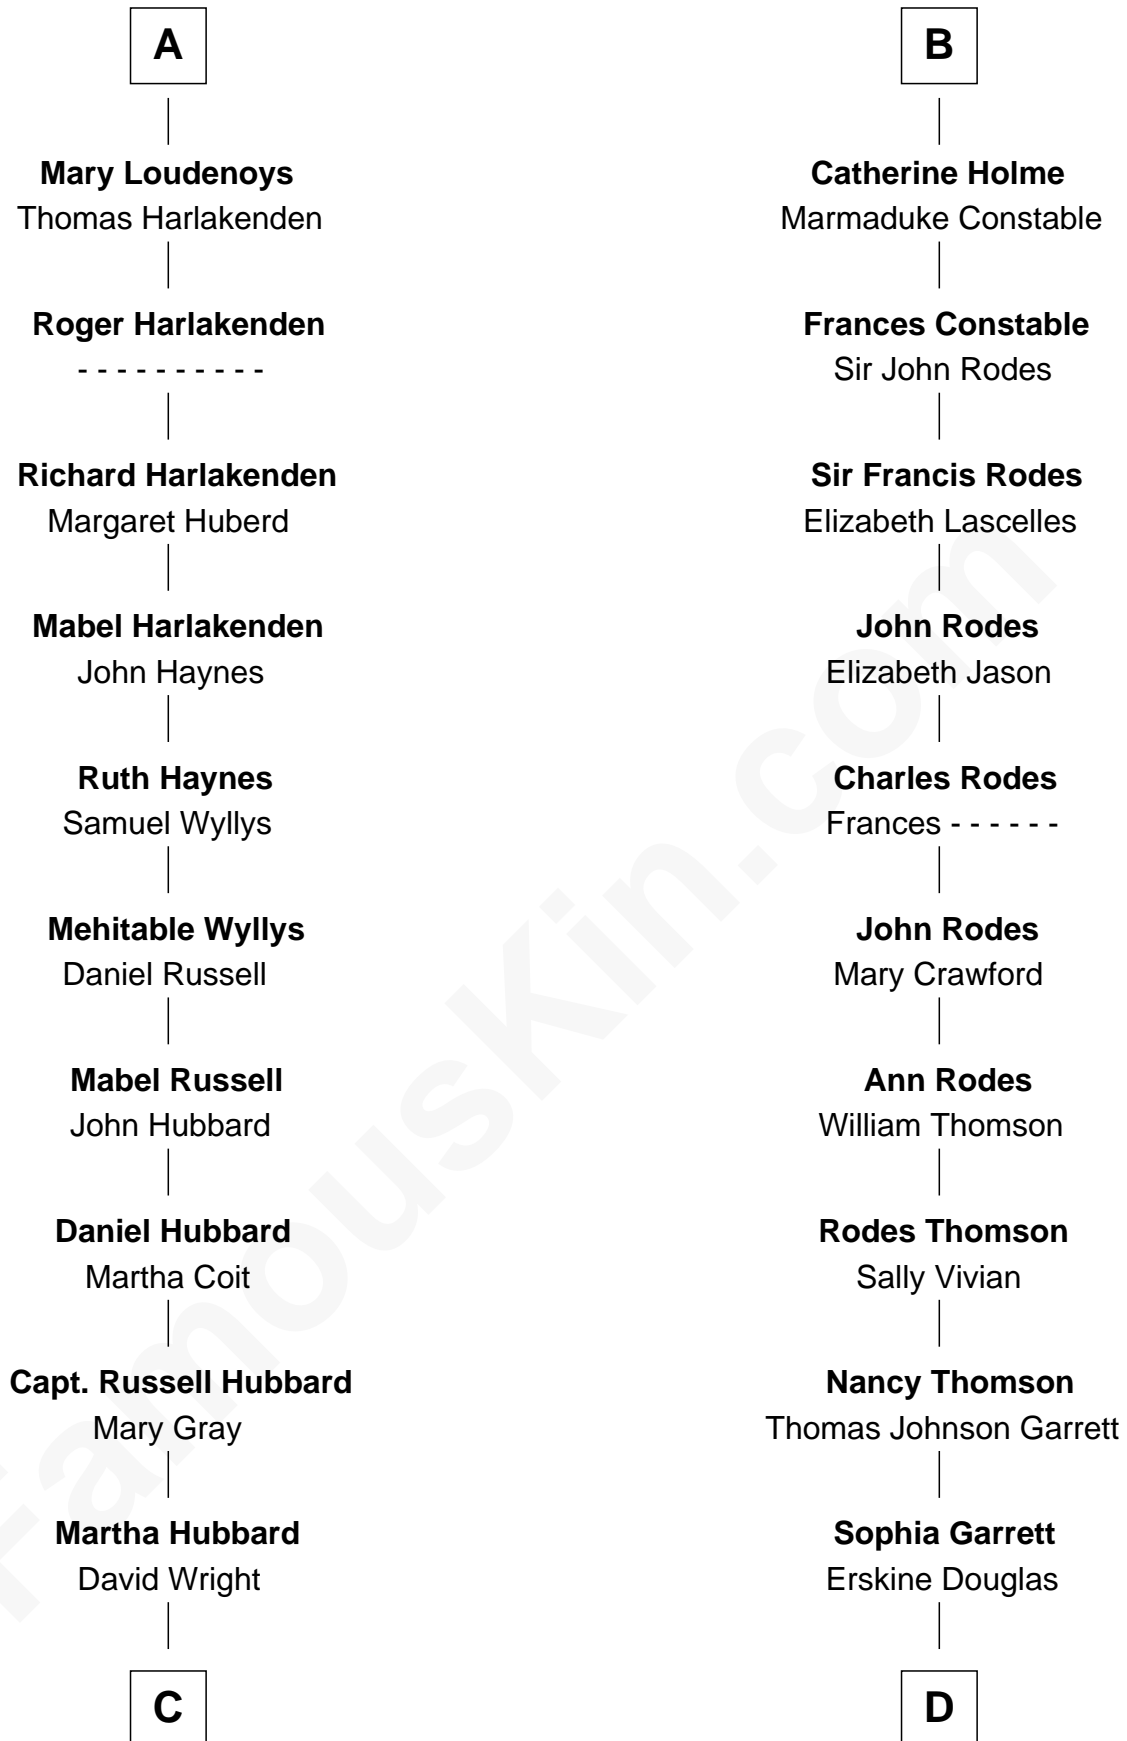

**FamousKin.com**  
**Relationship Chart of**  
**Frank Lloyd Wright**  
*American Architect*

19th cousin 2 times removed of

**Illeana Douglas**  
*TV and Movie Actress*

**Sir Hugh de Stafford**  
 Philippa de Beauchamp

**C**

**Rev. David Wright**

Abigail Goddard

**William Carey Wright**

Anna Lloyd Jones

**Frank Lloyd Wright**

*American Architect*

**D**

**Emma Jane Douglas**

Col. George Taliaferro Shackelford

**Lena Priscilla Shackelford**

Edouard Gregory Hesselberg

**Melvyn Edouard Hesselberg**

Rosalind Hightower

**Gregory Hesselberg**

Joan Georgescu