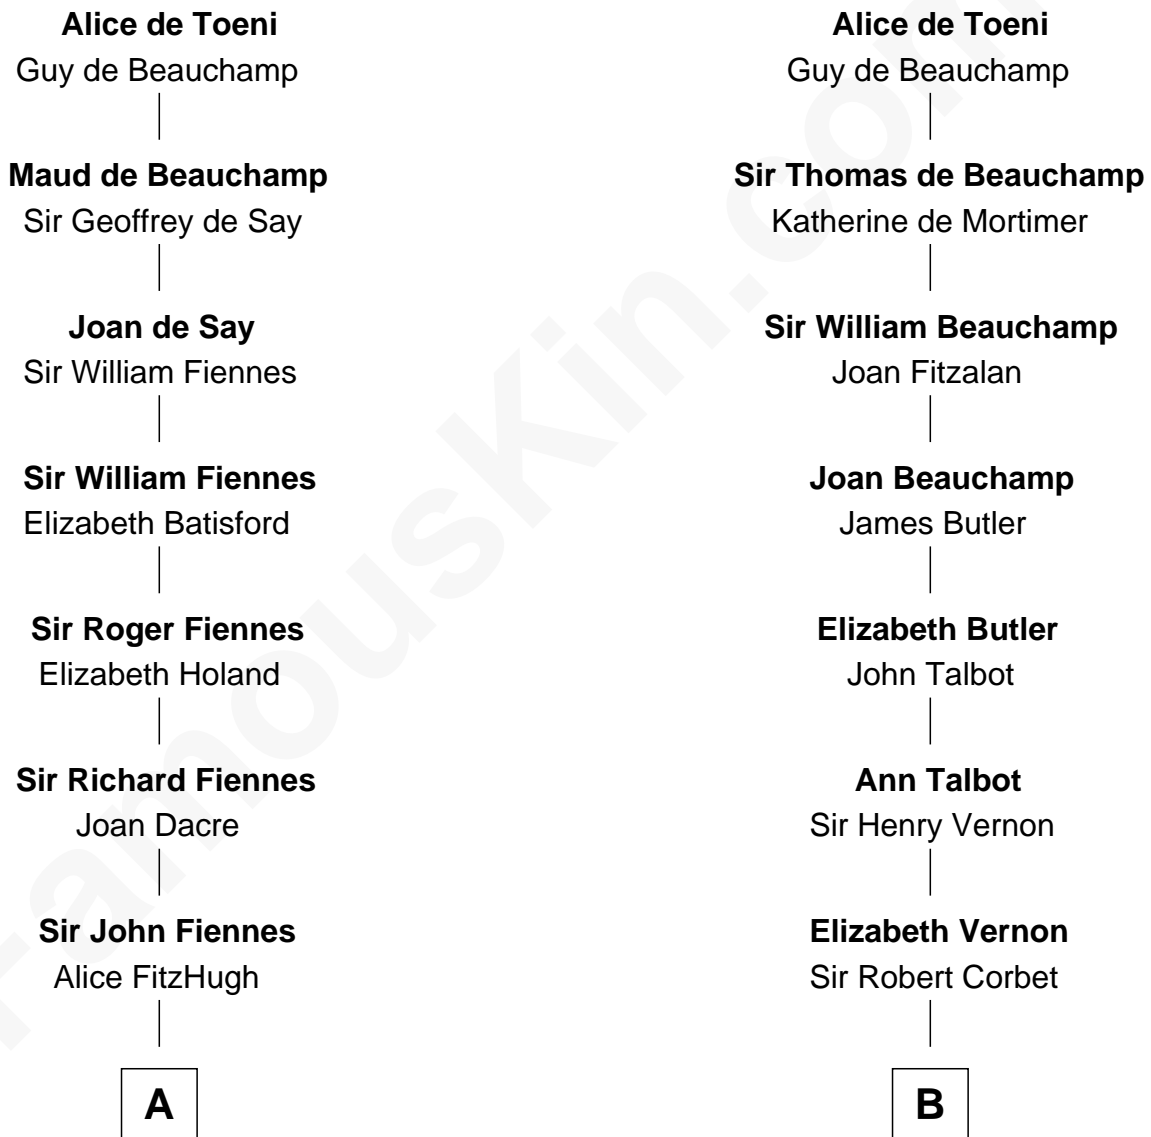

# FamousKin.com Relationship Chart of

**Frank Lloyd Wright**

*American Architect*

21st cousin of

**Illeana Douglas**

*TV and Movie Actress*

**Ralph VII de Toeni**

Mary - - - - -

**C**

**Capt. Russell Hubbard**

Mary Gray

**Martha Hubbard**

David Wright

**Rev. David Wright**

Abigail Goddard

**William Carey Wright**

Anna Lloyd Jones

**Frank Lloyd Wright**

*American Architect*

**D**

**Emma Jane Douglas**

Col. George Taliaferro Shackelford

**Lena Priscilla Shackelford**

Edouard Gregory Hesselberg