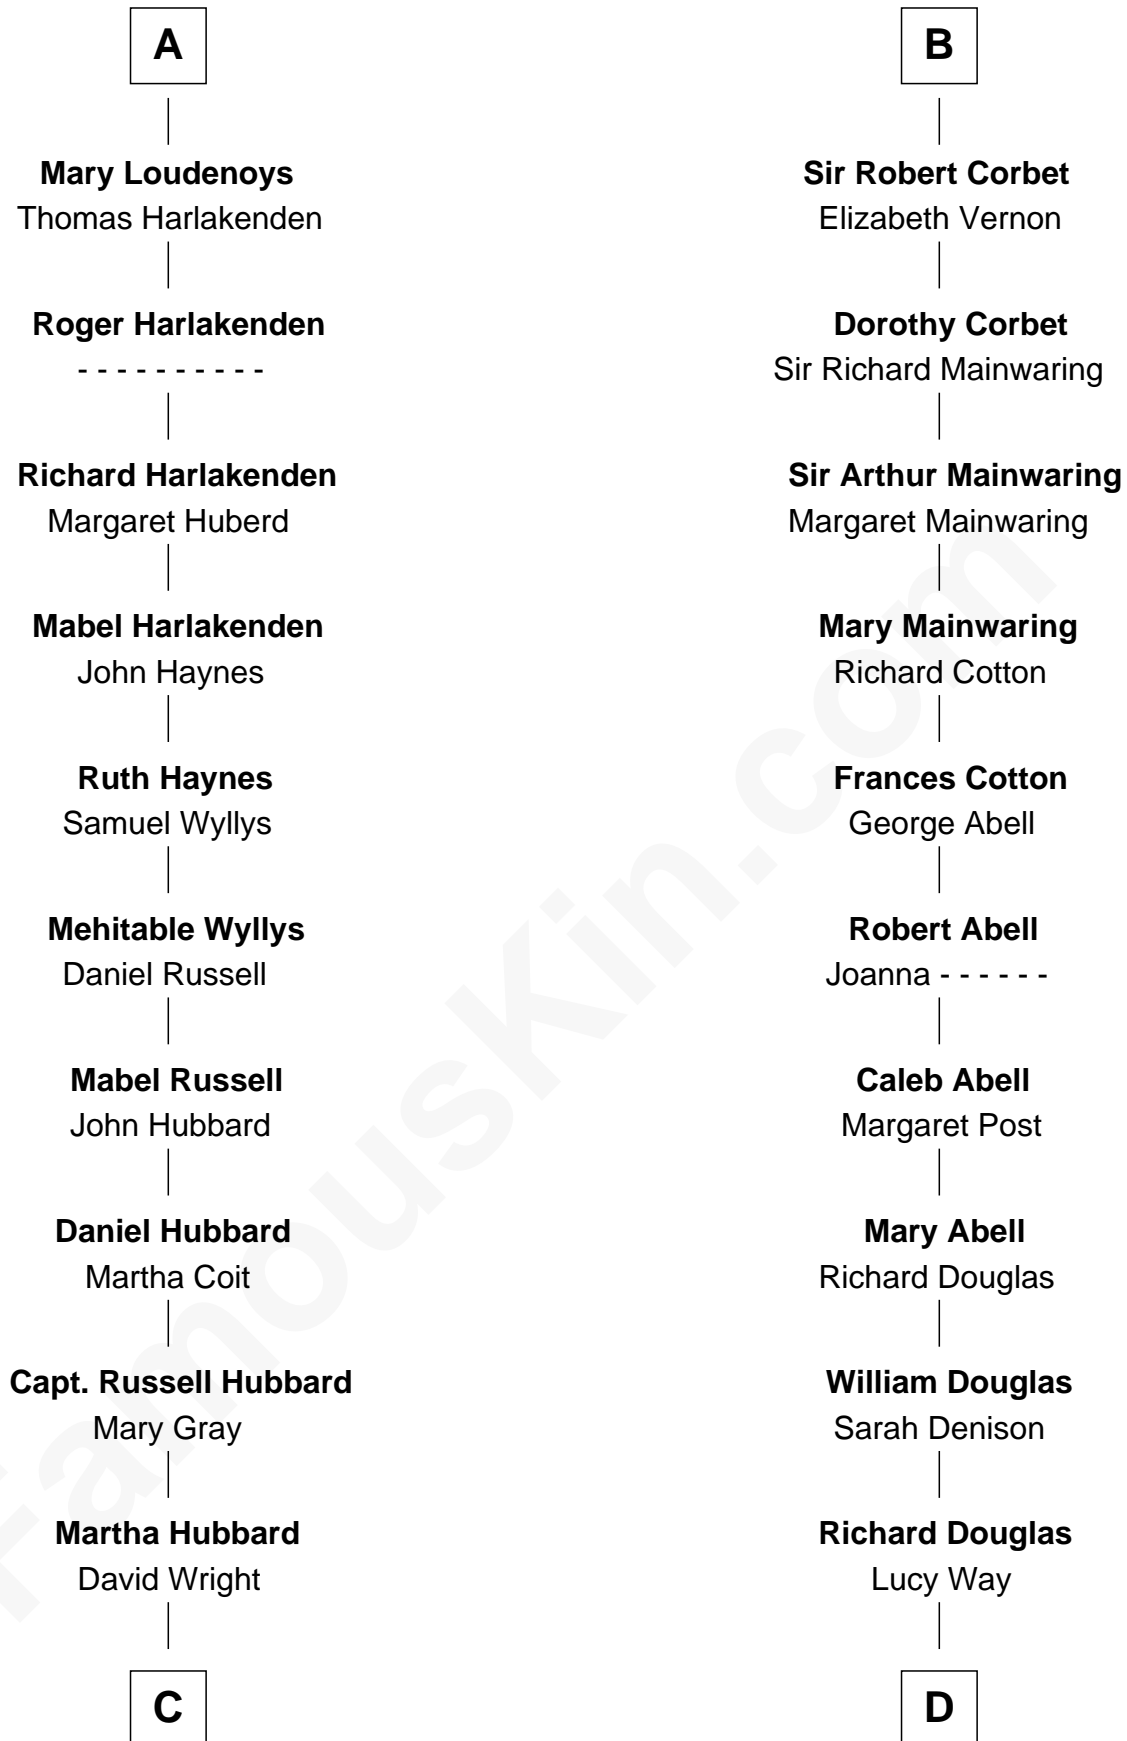

FamousKin.com
Relationship Chart of
Frank Lloyd Wright
American Architect

19th cousin 1 time removed of
Melvyn Douglas
Movie Actor

C

Rev. David Wright

Abigail Goddard

William Carey Wright

Anna Lloyd Jones

Frank Lloyd Wright

American Architect

D

Erskine Douglas

Sophia Garrett

Emma Jane Douglas

Col. George Taliaferro Shackelford

Lena Priscilla Shackelford

Edouard Gregory Hesselberg