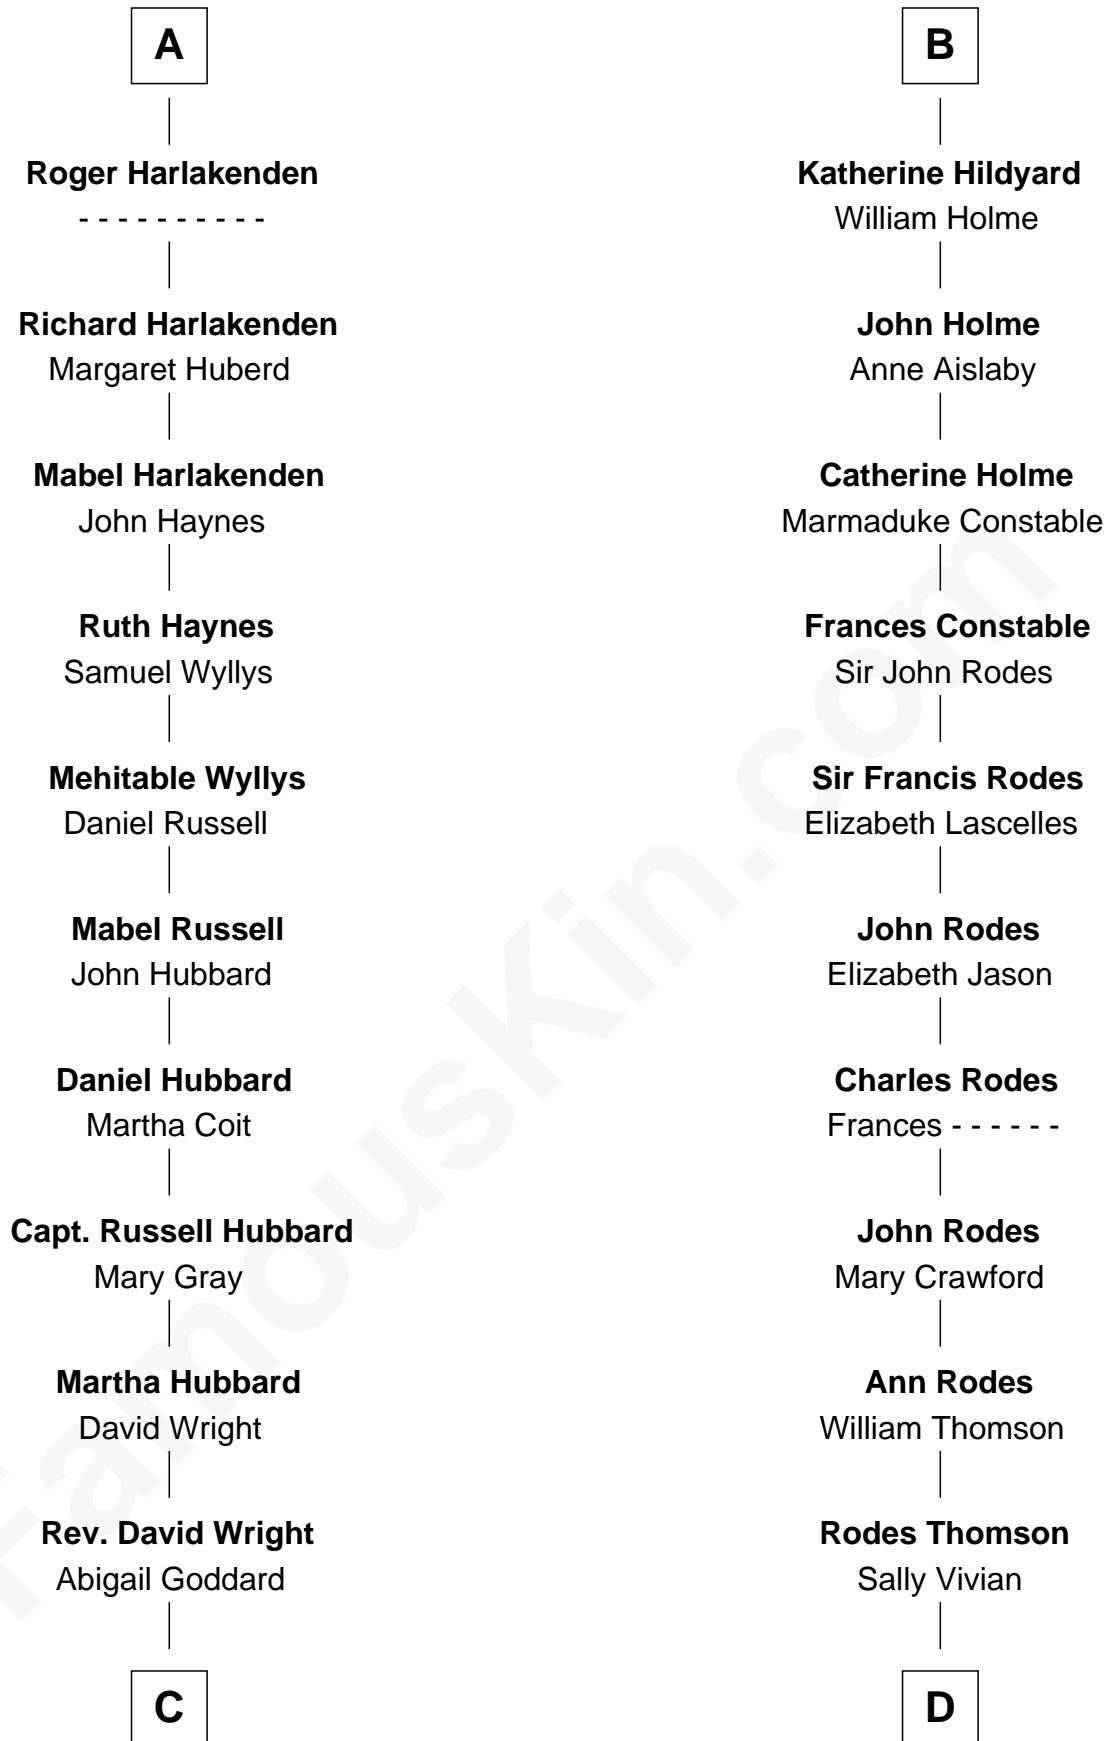

**FamousKin.com**  
**Relationship Chart of**  
**Frank Lloyd Wright**  
*American Architect*

18th cousin 3 times removed of  
**Melvyn Douglas**  
*Movie Actor*

**Edward III, King of England**  
 Philippa of Hainault

**C**

**William Carey Wright**

Anna Lloyd Jones

**Frank Lloyd Wright**

*American Architect*

**D**

**Nancy Thomson**

Thomas Johnson Garrett

**Sophia Garrett**

Erskine Douglas

**Emma Jane Douglas**

Col. George Taliaferro Shackelford

**Lena Priscilla Shackelford**

Edouard Gregory Hesselberg

**Melvyn Douglas**

*Movie Actor*