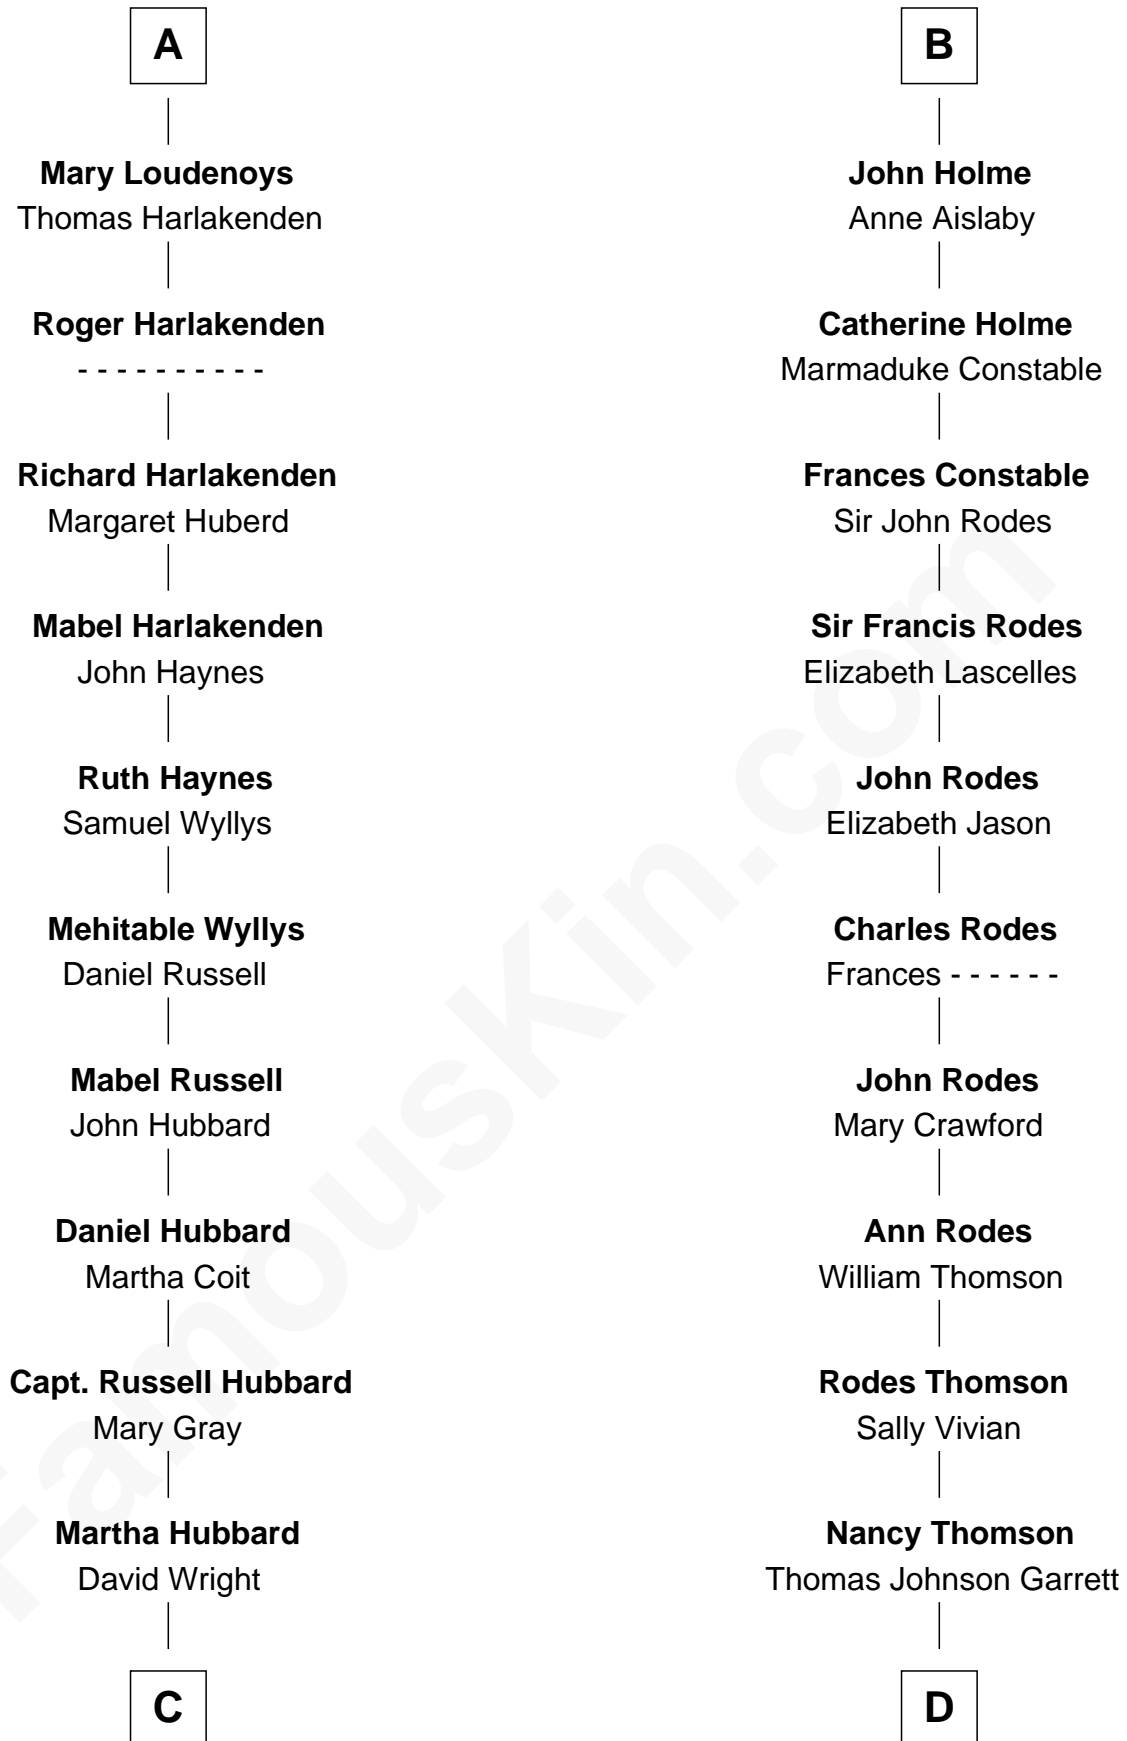

**FamousKin.com**  
**Relationship Chart of**  
**Frank Lloyd Wright**  
*American Architect*

19th cousin 1 time removed of  
**Melvyn Douglas**  
*Movie Actor*

**Sir Ralph de Neville**  
 Alice de Audley

**C**

**Rev. David Wright**

Abigail Goddard

**William Carey Wright**

Anna Lloyd Jones

**Frank Lloyd Wright**

*American Architect*

**D**

**Sophia Garrett**

Erskine Douglas

**Emma Jane Douglas**

Col. George Taliaferro Shackelford

**Lena Priscilla Shackelford**

Edouard Gregory Hesselberg

**Melvyn Douglas**

*Movie Actor*