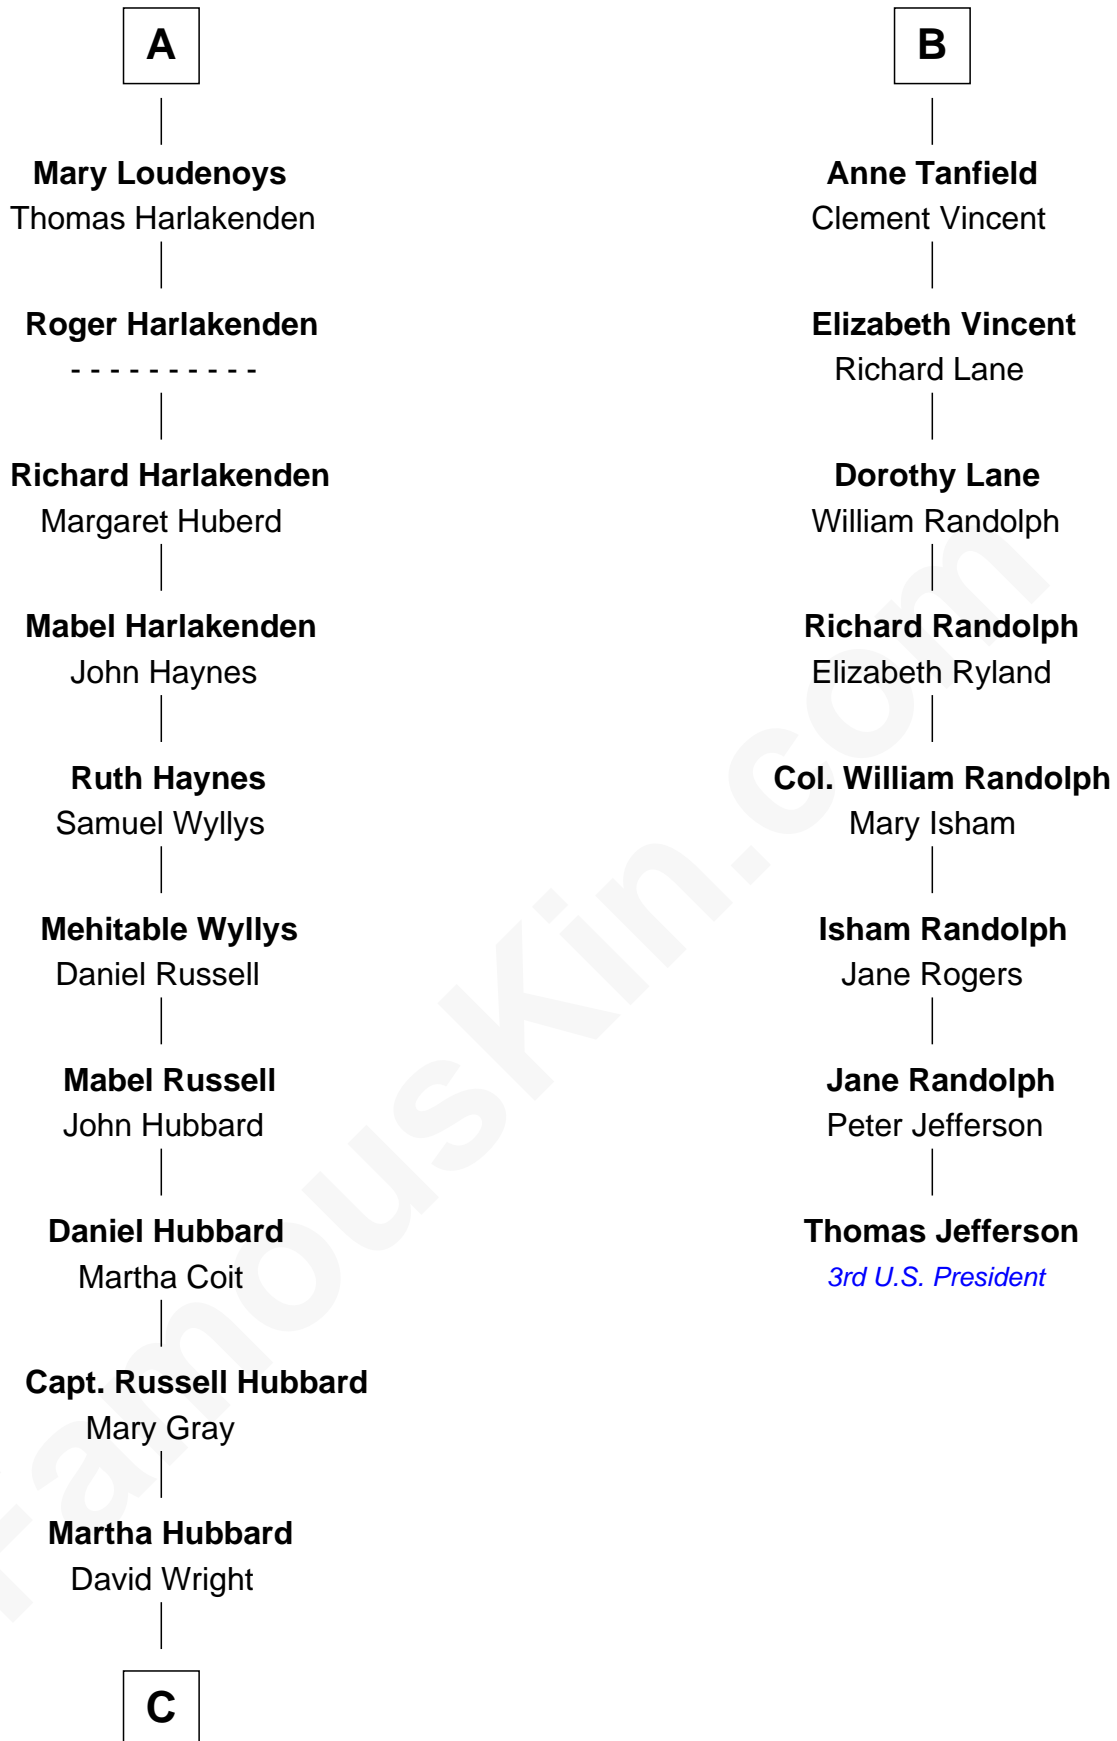

FamousKin.com
Relationship Chart of
Frank Lloyd Wright
American Architect

14th cousin 5 times removed of

Thomas Jefferson

3rd U.S. President and Signer of the Declaration of Independence

C

—
Rev. David Wright

Abigail Goddard

—
William Carey Wright

Anna Lloyd Jones

—
Frank Lloyd Wright

American Architect

FamousKin.com