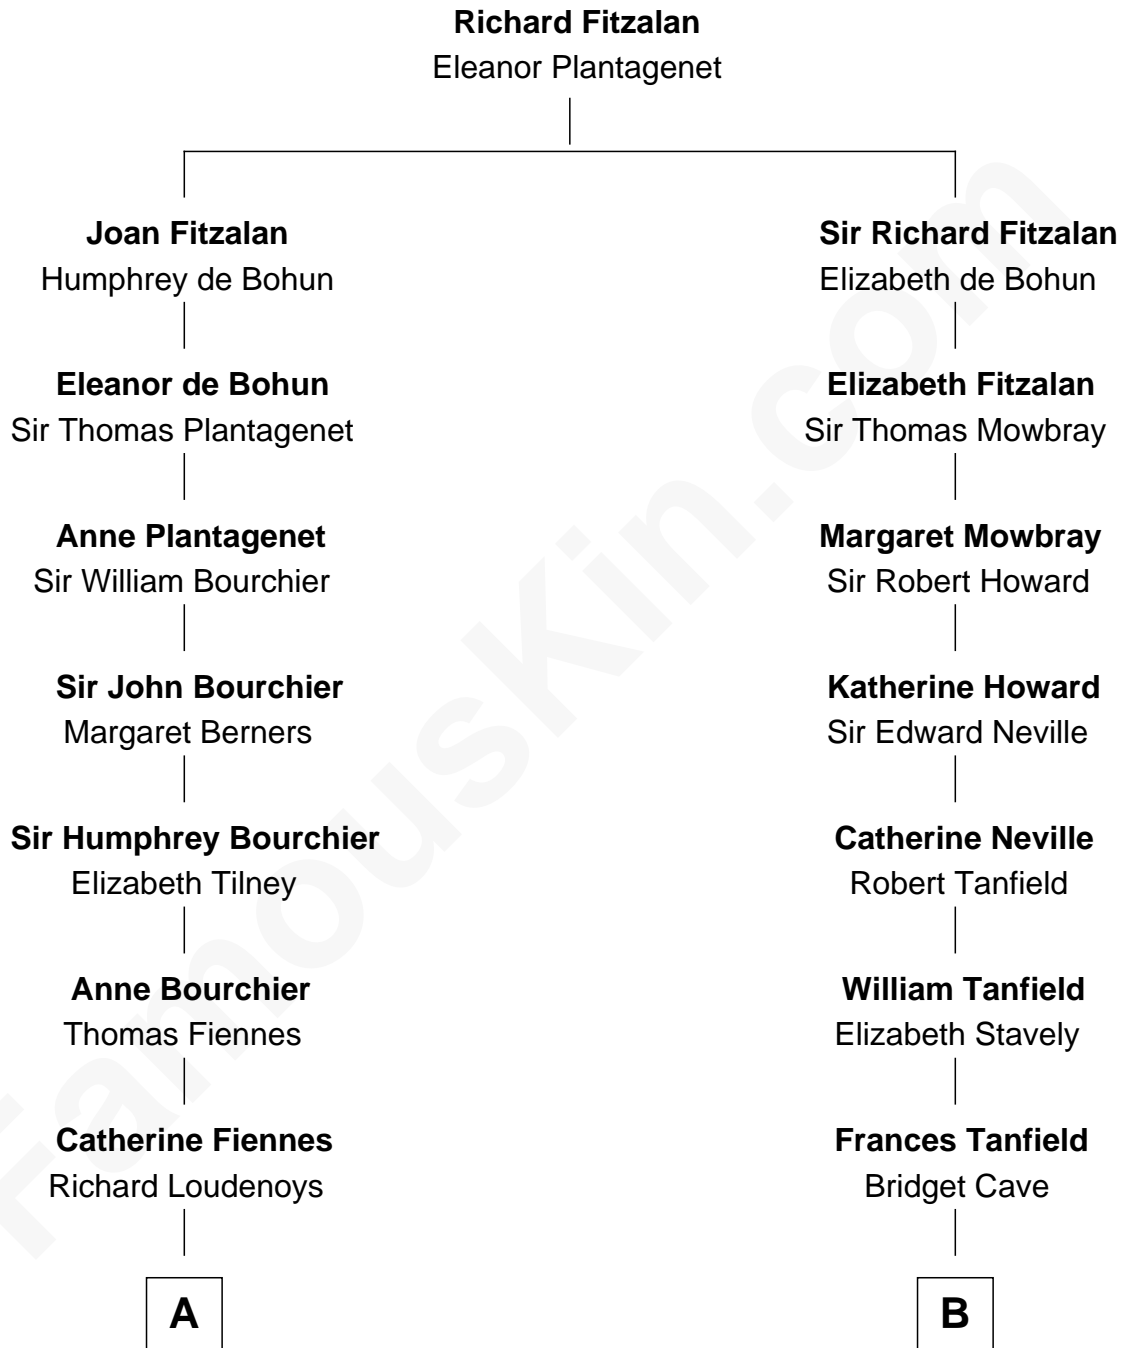

FamousKin.com
Relationship Chart of
Frank Lloyd Wright
American Architect

14th cousin 5 times removed of

Thomas Jefferson

3rd U.S. President and Signer of the Declaration of Independence

C

—
Rev. David Wright

Abigail Goddard

—
William Carey Wright

Anna Lloyd Jones

—
Frank Lloyd Wright

American Architect

FamousKin.com