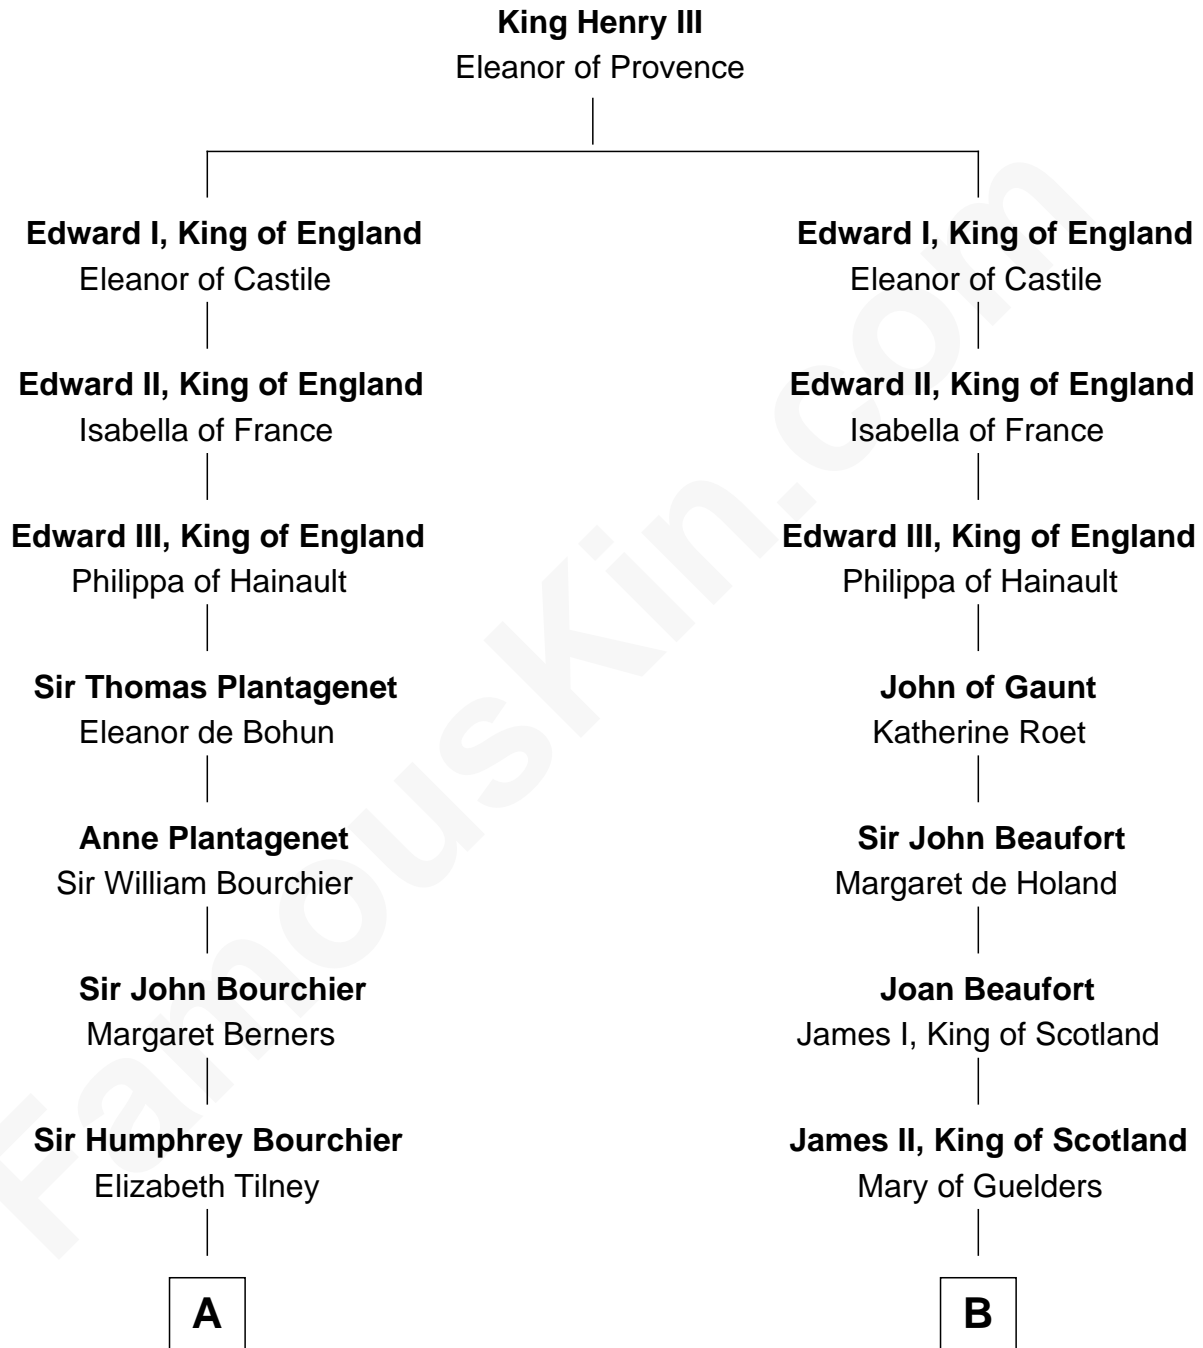

FamousKin.com
Relationship Chart of
Frank Lloyd Wright
American Architect

18th cousin 3 times removed of
Alexander Hamilton
1st U.S. Secretary of the Treasury

C

Capt. Russell Hubbard

Mary Gray

Martha Hubbard