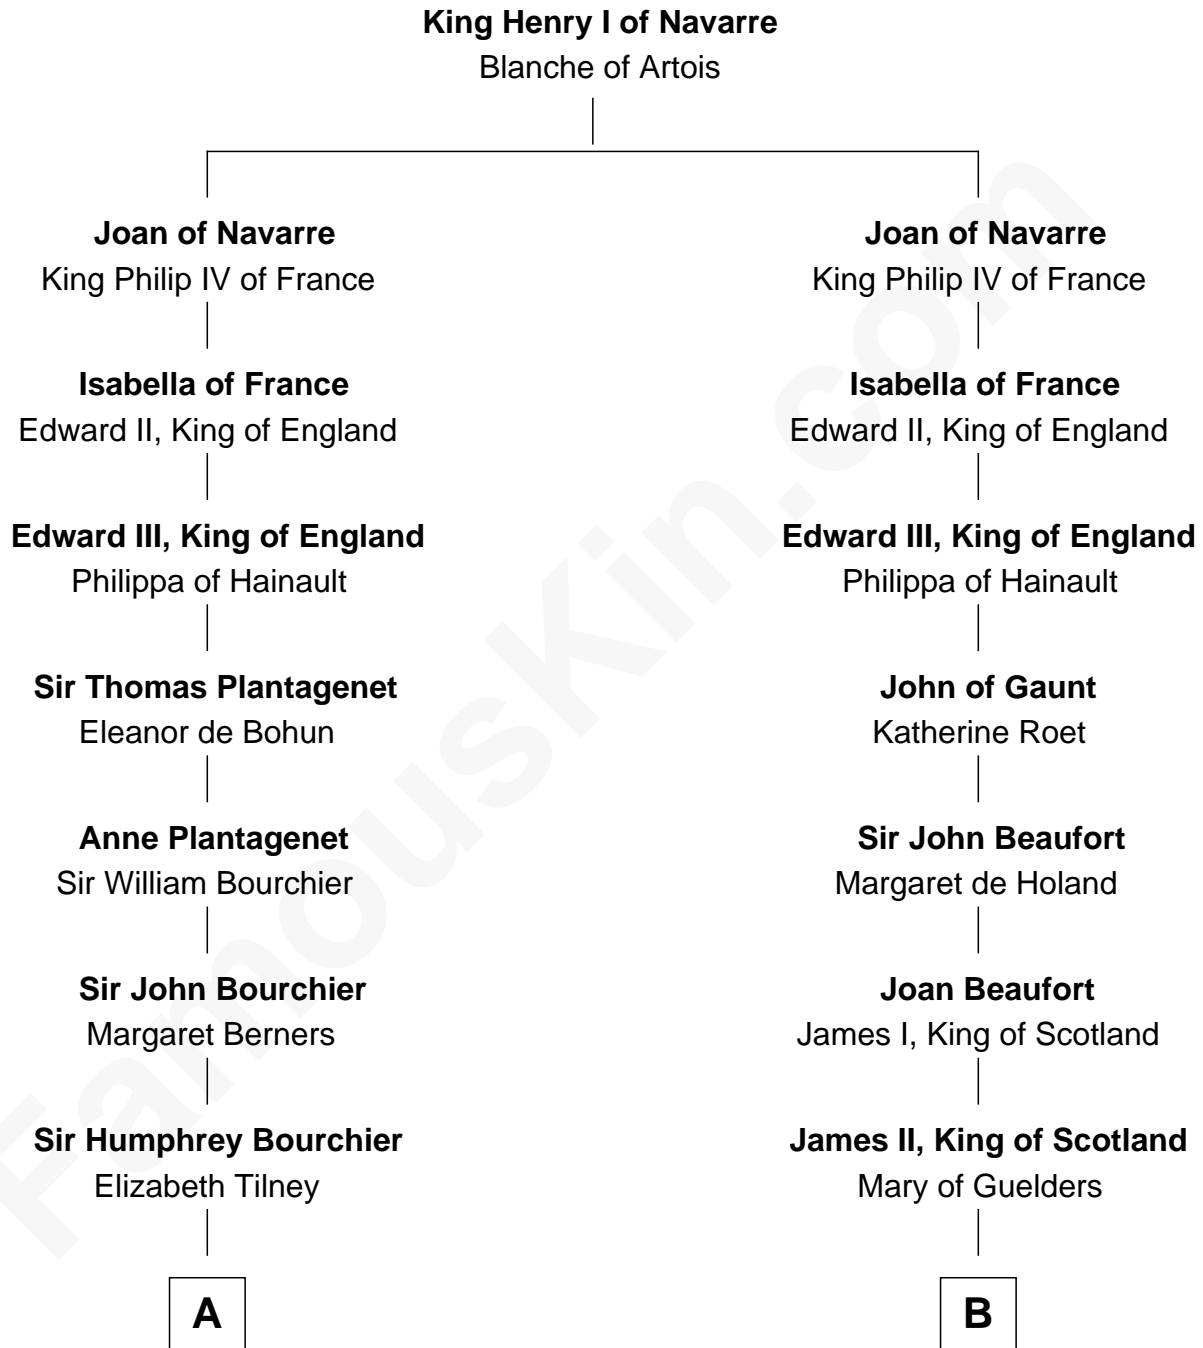

FamousKin.com
Relationship Chart of
Frank Lloyd Wright
American Architect

18th cousin 3 times removed of
Alexander Hamilton
1st U.S. Secretary of the Treasury

C

Capt. Russell Hubbard

Mary Gray

Martha Hubbard