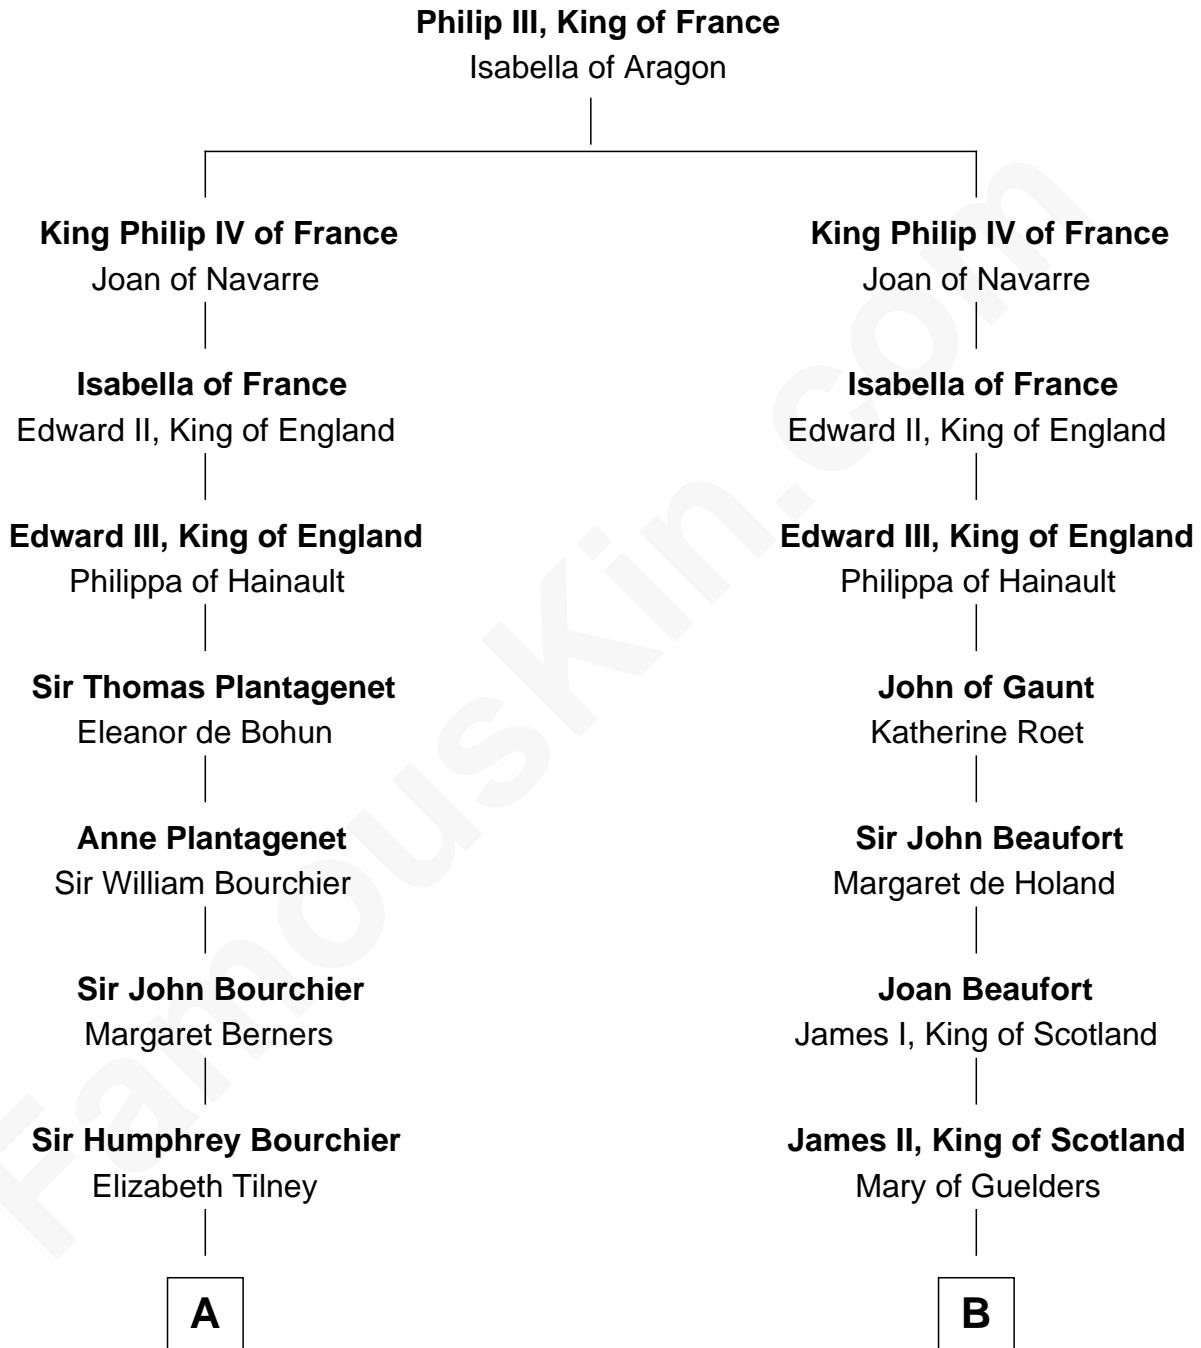

FamousKin.com
Relationship Chart of
Frank Lloyd Wright
American Architect

18th cousin 3 times removed of
Alexander Hamilton
1st U.S. Secretary of the Treasury

C

Capt. Russell Hubbard

Mary Gray

Martha Hubbard