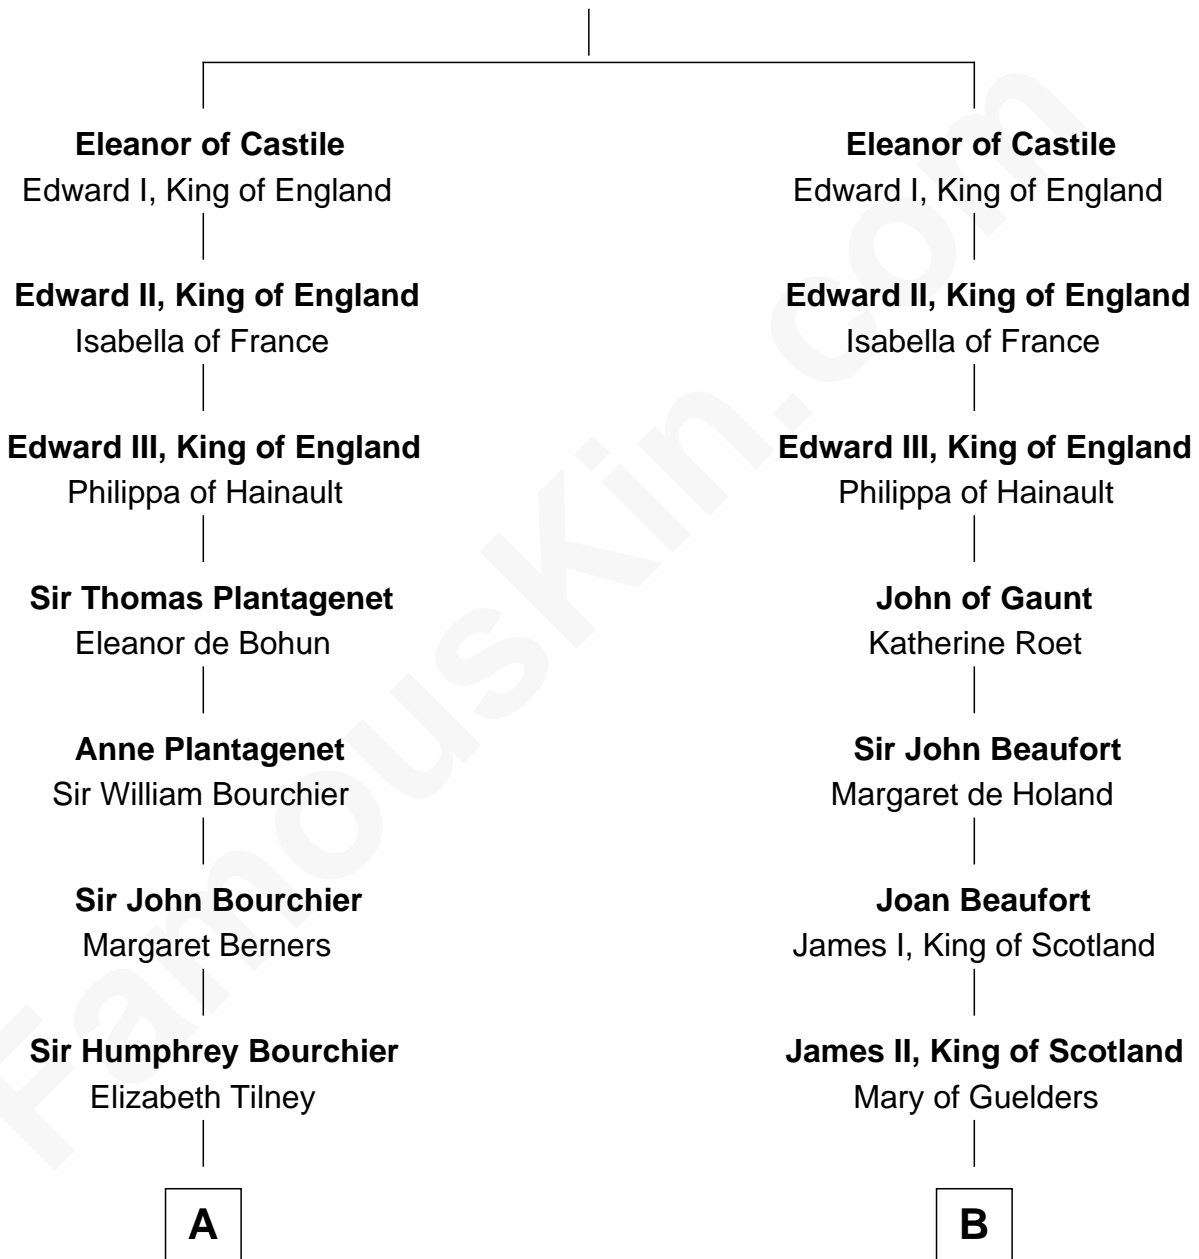

FamousKin.com
Relationship Chart of
Frank Lloyd Wright
American Architect

18th cousin 3 times removed of
Alexander Hamilton
1st U.S. Secretary of the Treasury

Ferdinand III, King of Castile
 Joanna of Ponthieu

C

Capt. Russell Hubbard

Mary Gray

Martha Hubbard

David Wright

Rev. David Wright

Abigail Goddard

William Carey Wright