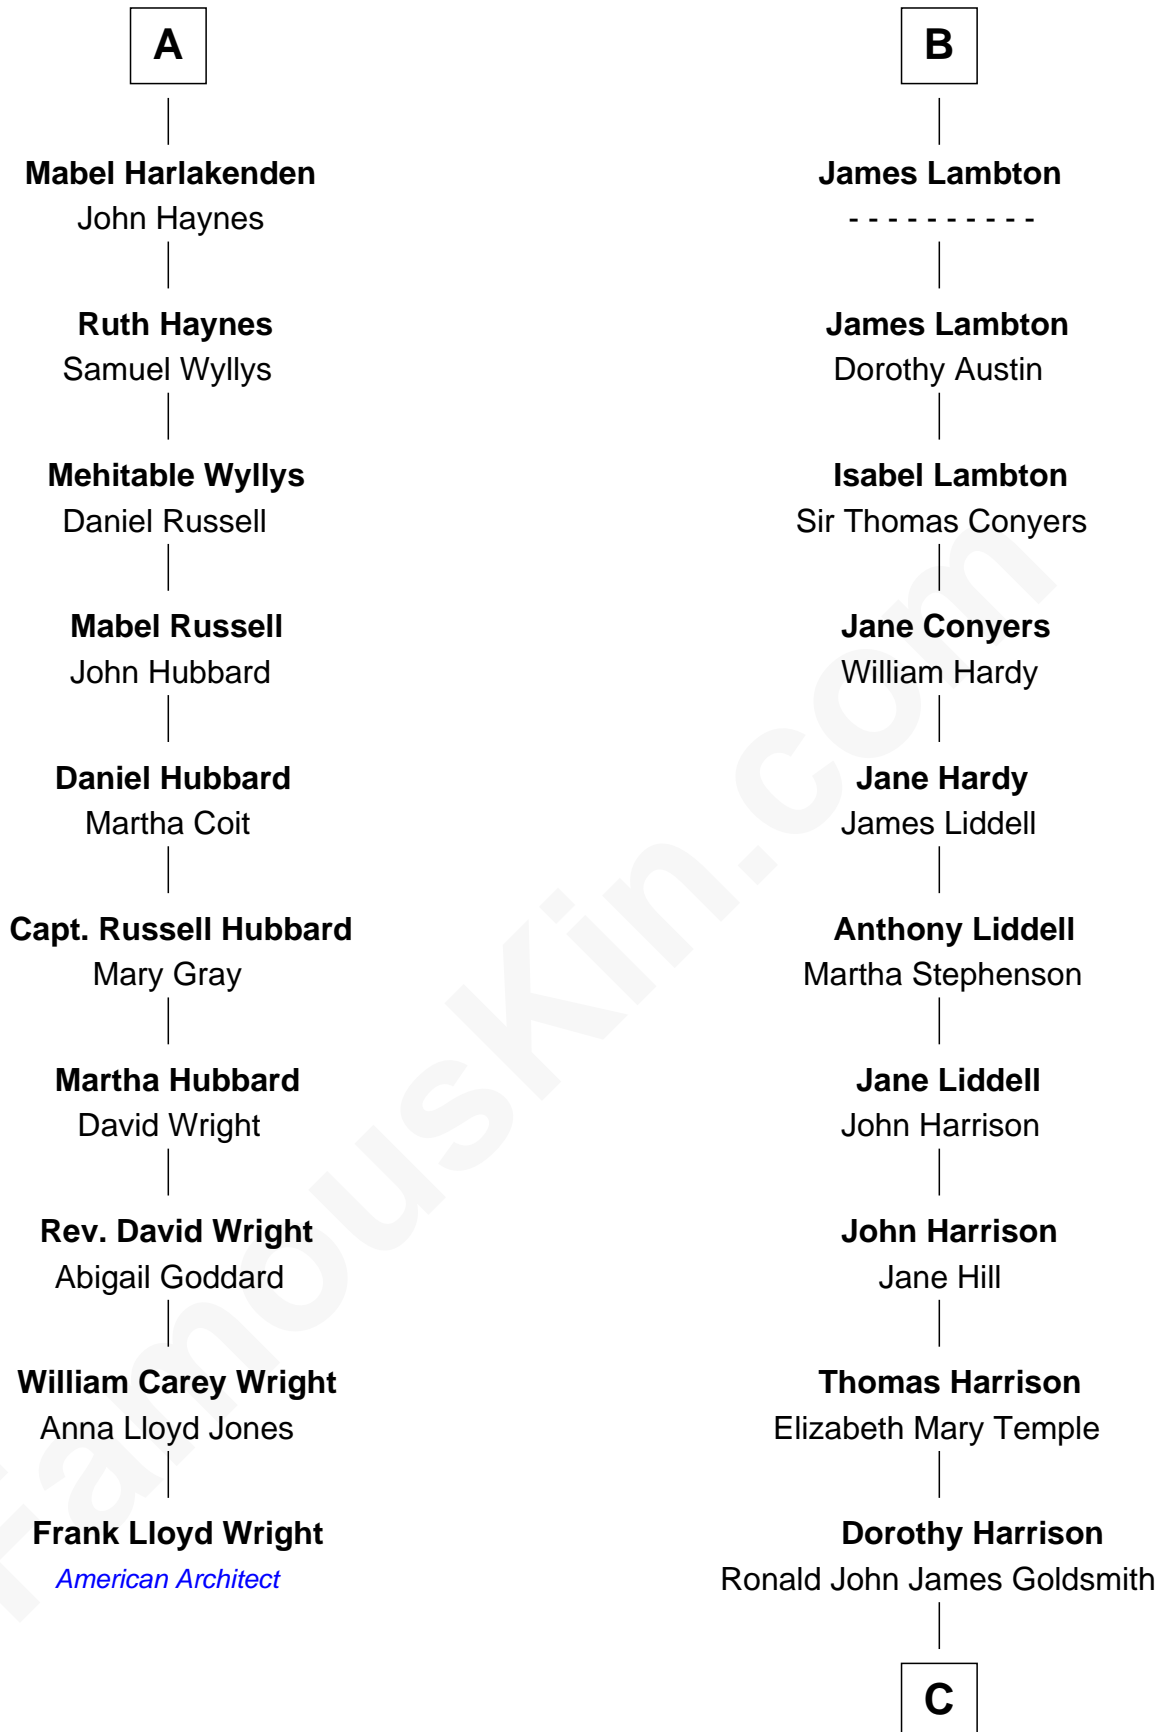

FamousKin.com
Relationship Chart of
Frank Lloyd Wright
American Architect

16th cousin 2 times removed of
Catherine Middleton
Princess of Wales

C

Carole Elizabeth Goldsmith

Michael Francis Middleton

Catherine Middleton

Princess of Wales

FamousKin.com