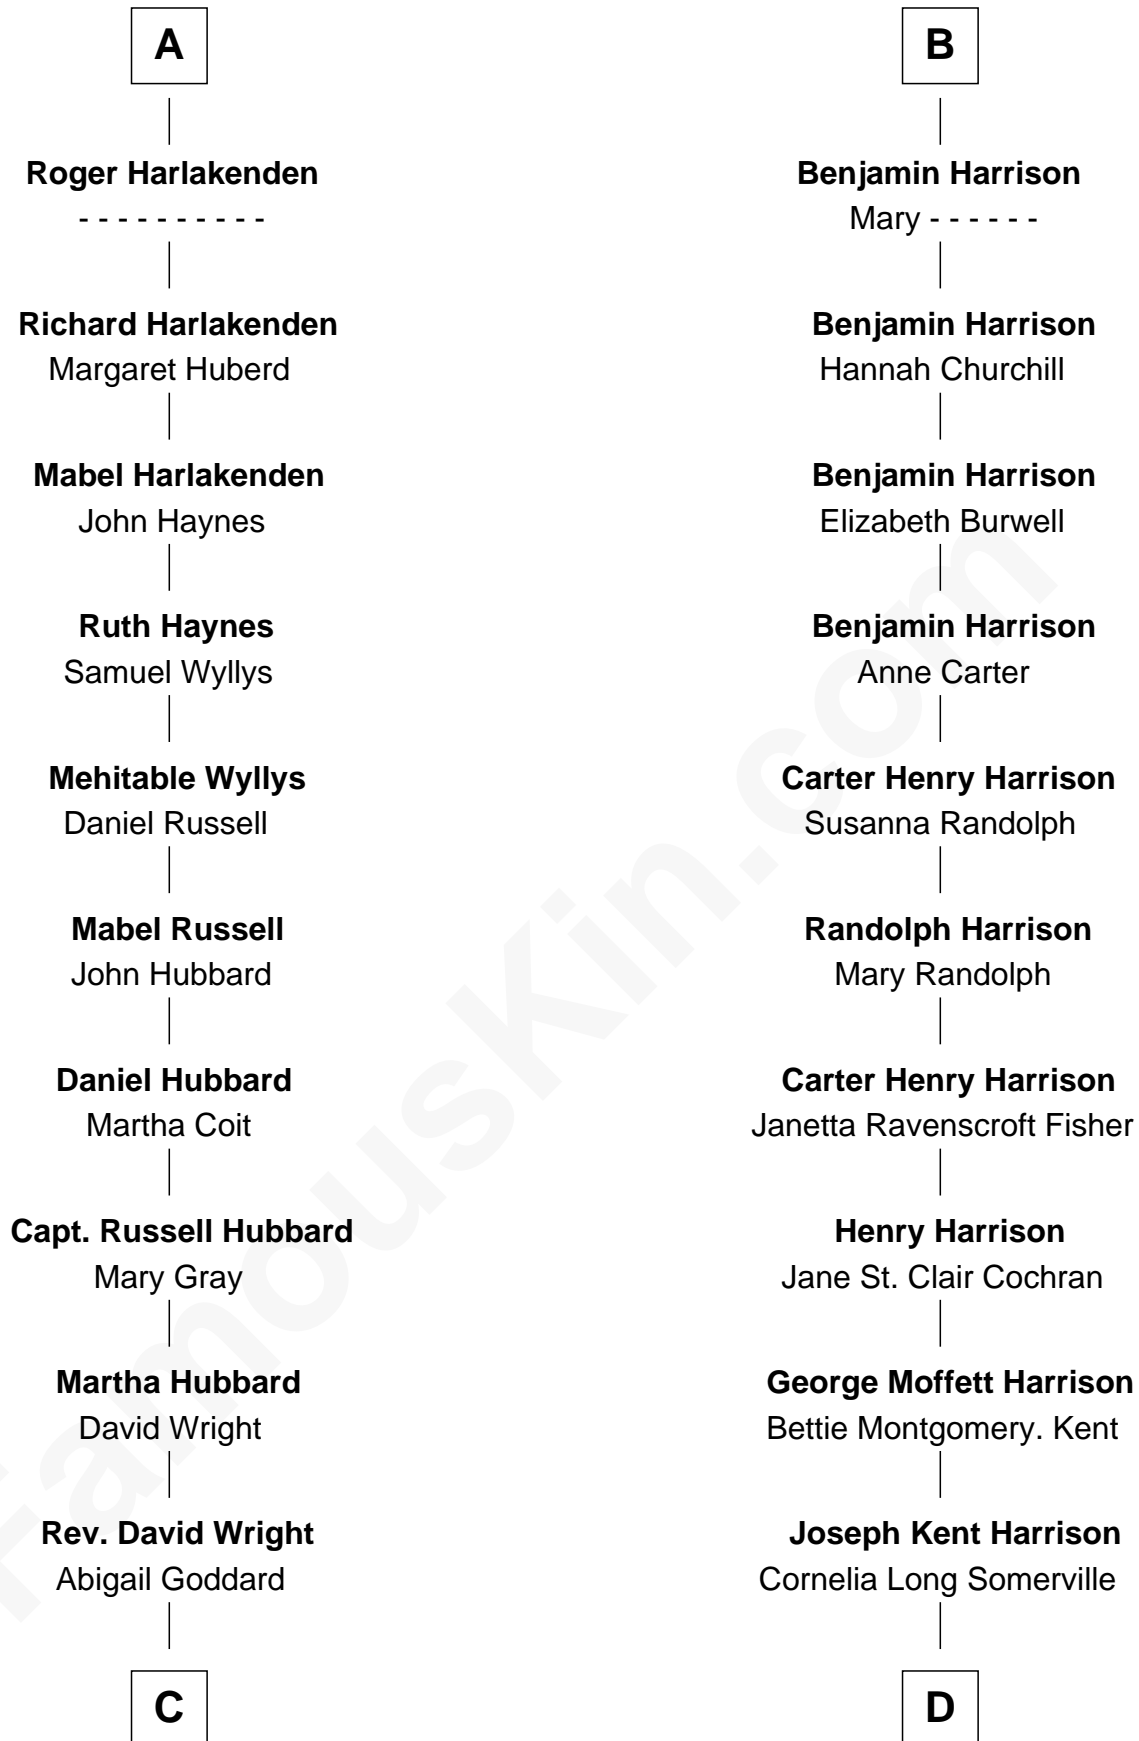

FamousKin.com
Relationship Chart of
Frank Lloyd Wright
American Architect

18th cousin 1 time removed of
Edward Norton
Movie Actor

Margaret de Stafford
 Sir Ralph Neville

C

William Carey Wright

Anna Lloyd Jones

Frank Lloyd Wright

American Architect

D

Betty Kent Harrison

Edward Mower Norton

Edward Mower Norton

Lydia Robinson Rouse

Edward Norton