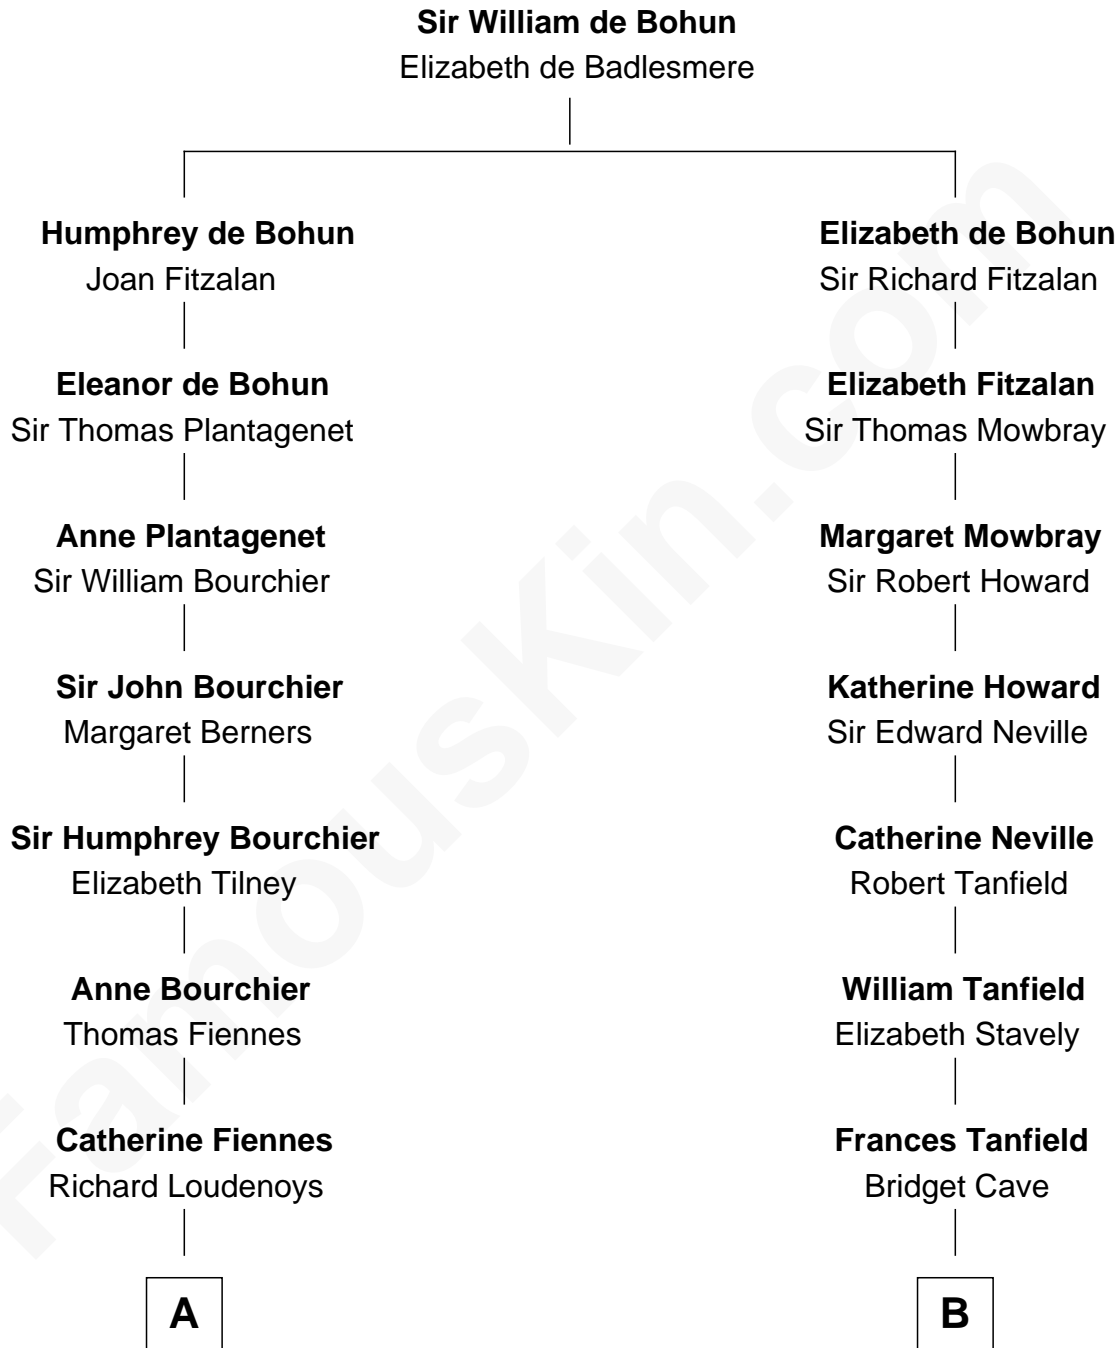

**FamousKin.com**  
**Relationship Chart of**  
**Frank Lloyd Wright**  
*American Architect*

19th cousin 2 times removed of  
**Edward Norton**  
*Movie Actor*

**C**

**Rev. David Wright**

Abigail Goddard

**William Carey Wright**

Anna Lloyd Jones

**Frank Lloyd Wright**

*American Architect*

**D**

**George Moffett Harrison**

Bettie Montgomery. Kent

**Joseph Kent Harrison**