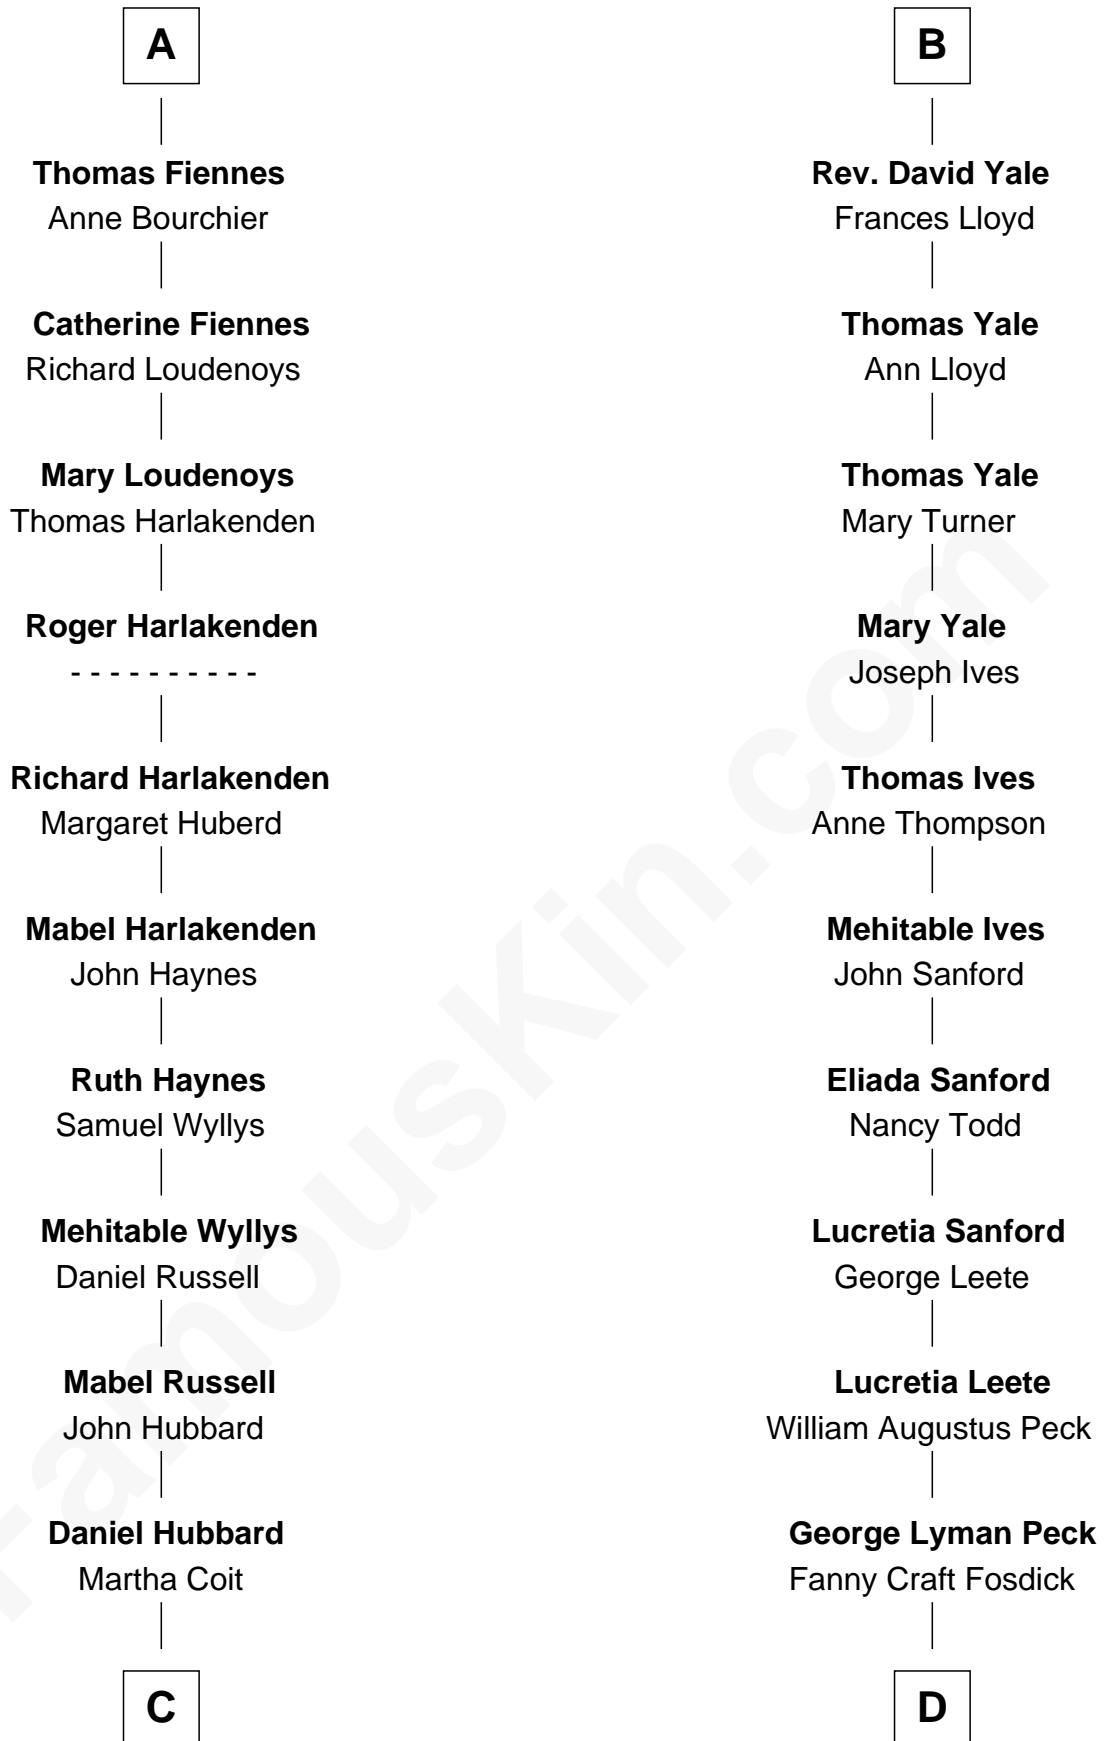

**FamousKin.com**  
**Relationship Chart of**  
**Frank Lloyd Wright**  
*American Architect*

20th cousin 1 time removed of

**Mizuo Peck**  
*TV and Movie Actress*

Mizuo Peck photo by [David Shankbone](#) (CC BY-SA 3.0)