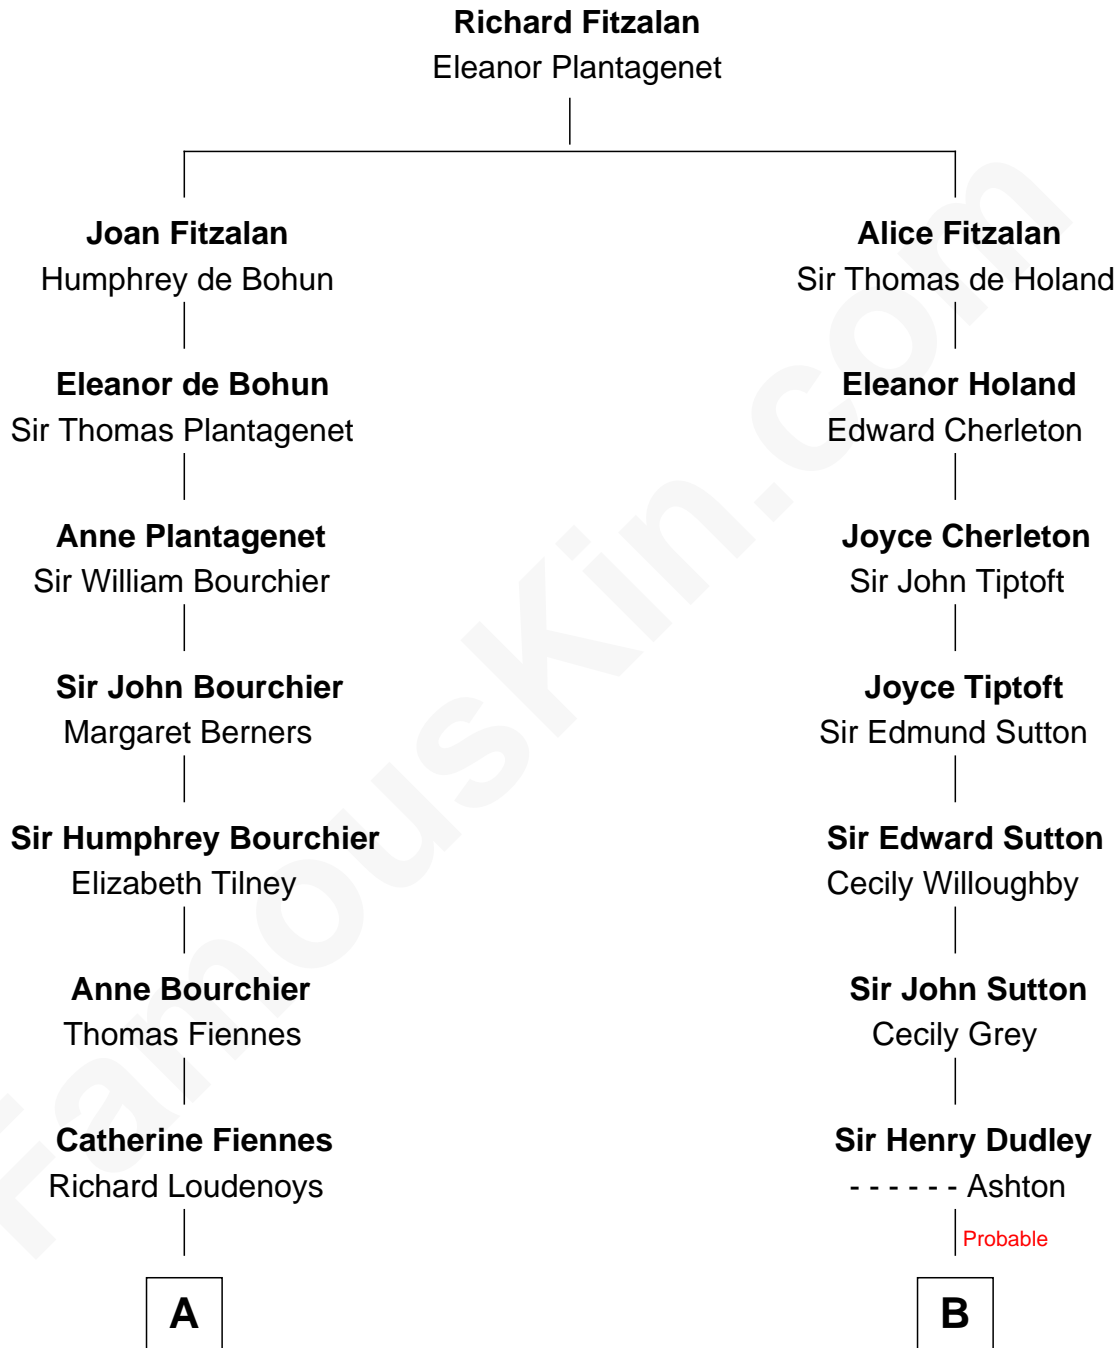

FamousKin.com
Relationship Chart of
Frank Lloyd Wright
American Architect

16th cousin 3 times removed of
Oliver Wendell Holmes, Jr.
U.S. Supreme Court Justice

C

—
Rev. David Wright

Abigail Goddard

—
William Carey Wright

Anna Lloyd Jones

—
Frank Lloyd Wright

American Architect

FamousKin.com