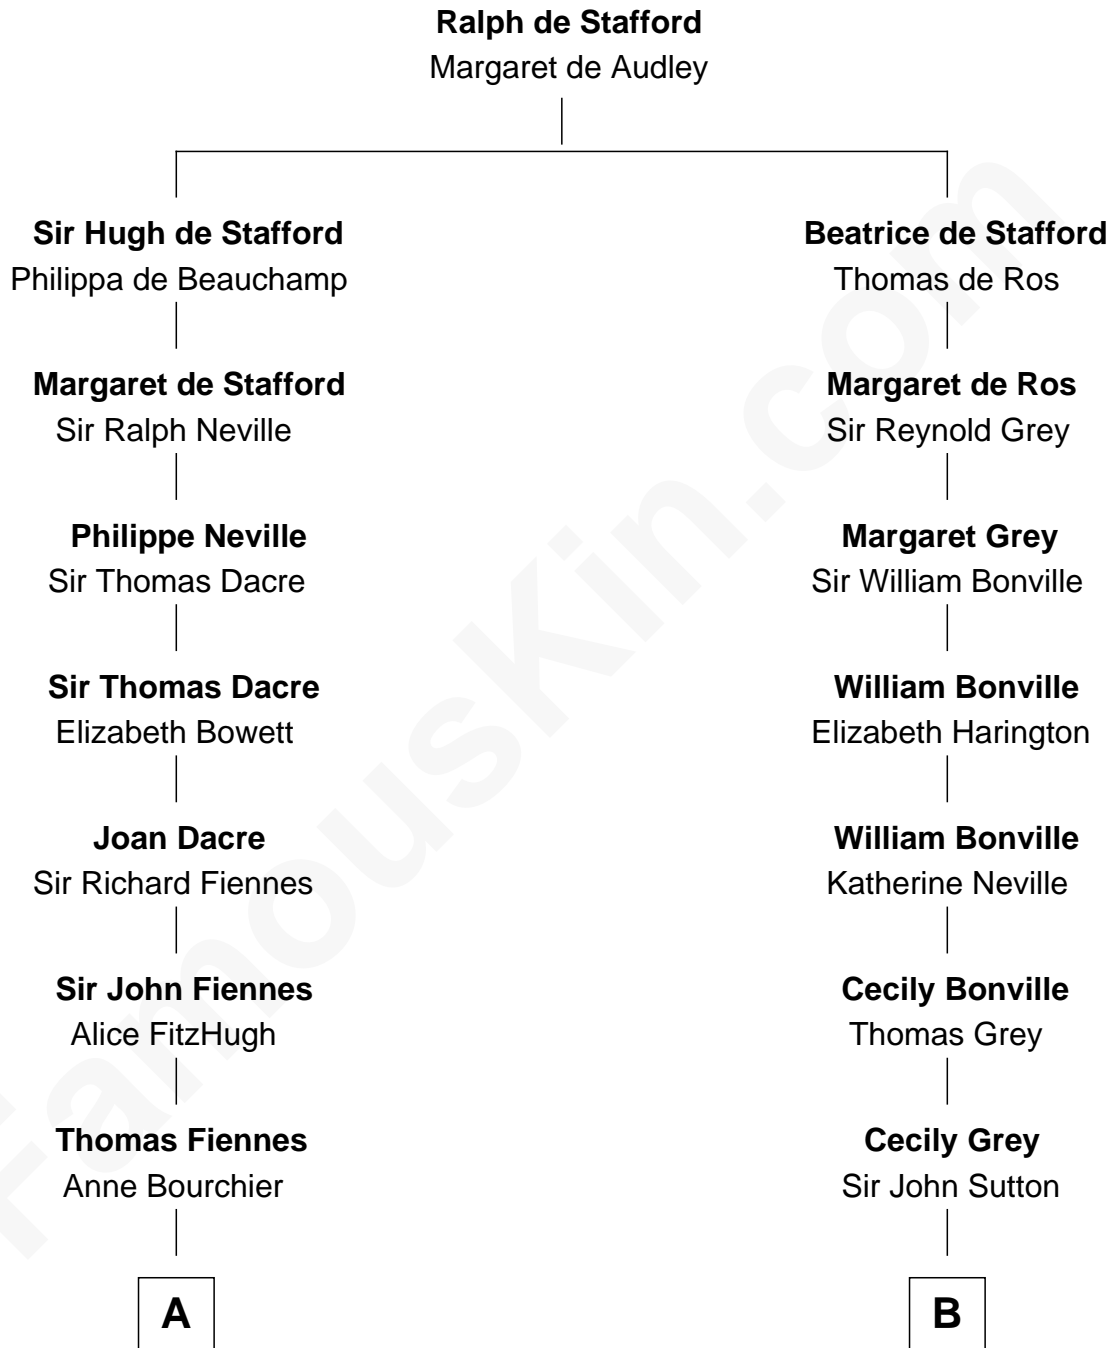

**FamousKin.com**  
**Relationship Chart of**  
**Frank Lloyd Wright**  
*American Architect*

**16th cousin 4 times removed of**  
**Oliver Wendell Holmes, Sr.**  
*American "Fireside" Poet*

**C**

—  
**Martha Hubbard**

David Wright

—  
**Rev. David Wright**

Abigail Goddard

—  
**William Carey Wright**

Anna Lloyd Jones

—  
**Frank Lloyd Wright**

*American Architect*

FamousKin.com