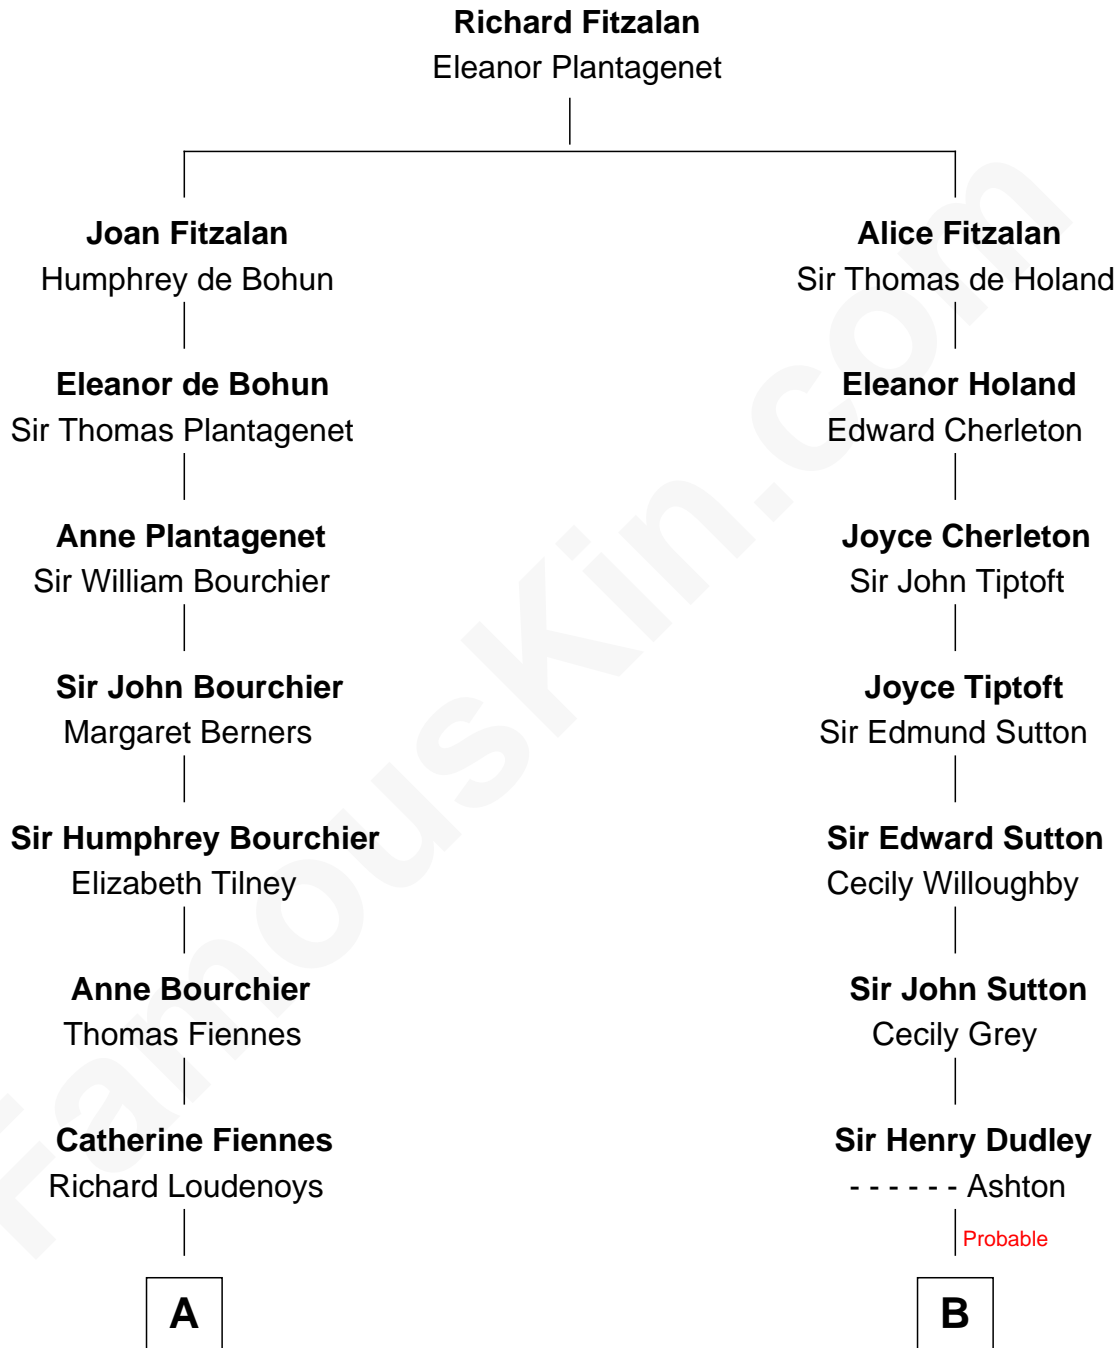

**FamousKin.com**  
**Relationship Chart of**  
**Frank Lloyd Wright**  
*American Architect*

15th cousin 4 times removed of  
**Oliver Wendell Holmes, Sr.**  
*American "Fireside" Poet*

**C**

—  
**Rev. David Wright**

Abigail Goddard

—  
**William Carey Wright**

Anna Lloyd Jones

—  
**Frank Lloyd Wright**

*American Architect*

FamousKin.com