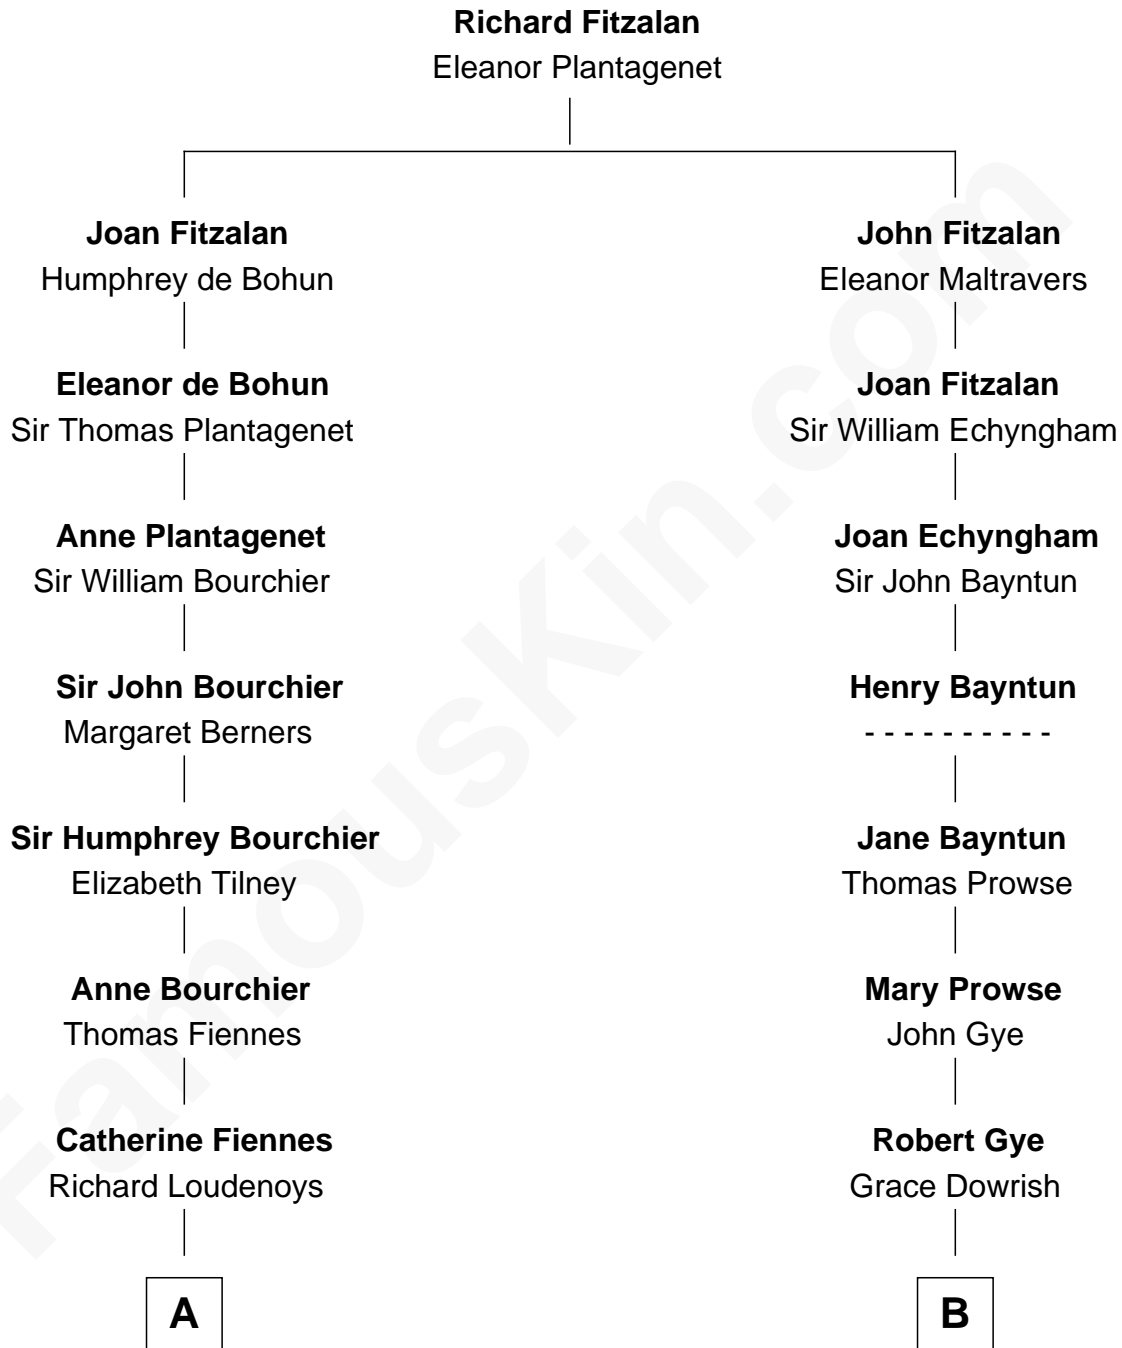

**FamousKin.com**  
**Relationship Chart of**  
**Frank Lloyd Wright**  
*American Architect*

17th cousin 2 times removed of

**Endicott Peabody**  
*62nd Governor of Massachusetts*

**C**

—  
**Rev. David Wright**  
Abigail Goddard

—  
**William Carey Wright**  
Anna Lloyd Jones

—  
**Frank Lloyd Wright**  
*American Architect*

FamousKin.com