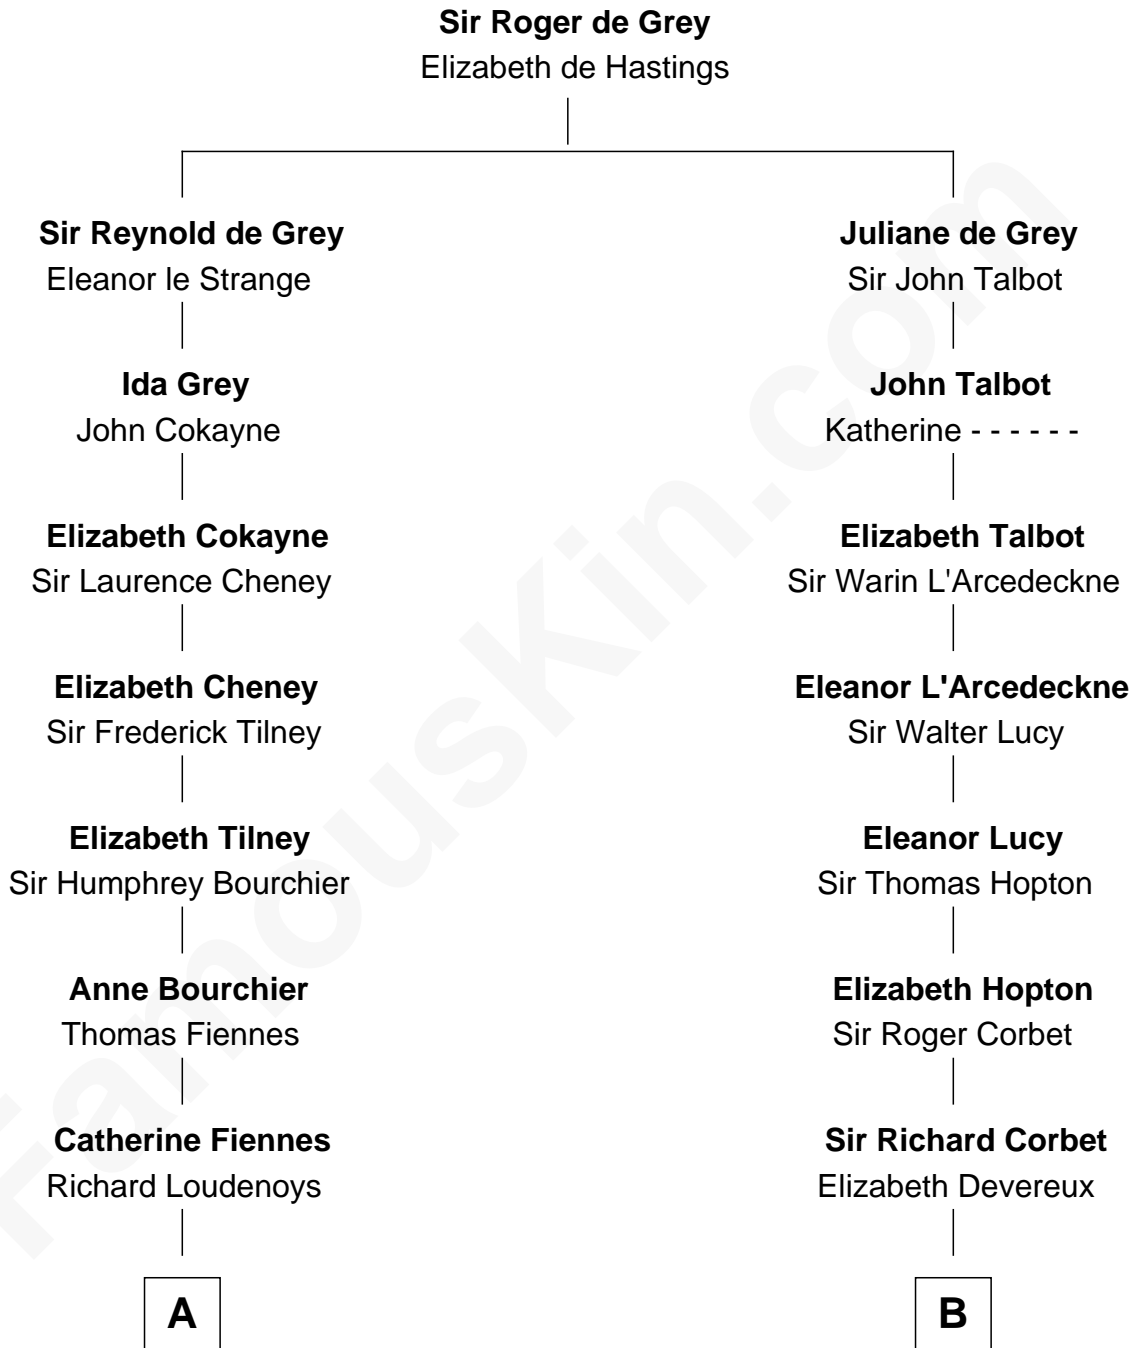

FamousKin.com
Relationship Chart of
Frank Lloyd Wright
American Architect

18th cousin 1 time removed of
James Russell Lowell
American "Fireside" Poet

C

Rev. David Wright

Abigail Goddard

William Carey Wright

Anna Lloyd Jones

Frank Lloyd Wright

American Architect

D

Rev. Charles Lowell

Harriet Brackett Spence

James Russell Lowell

American "Fireside" Poet