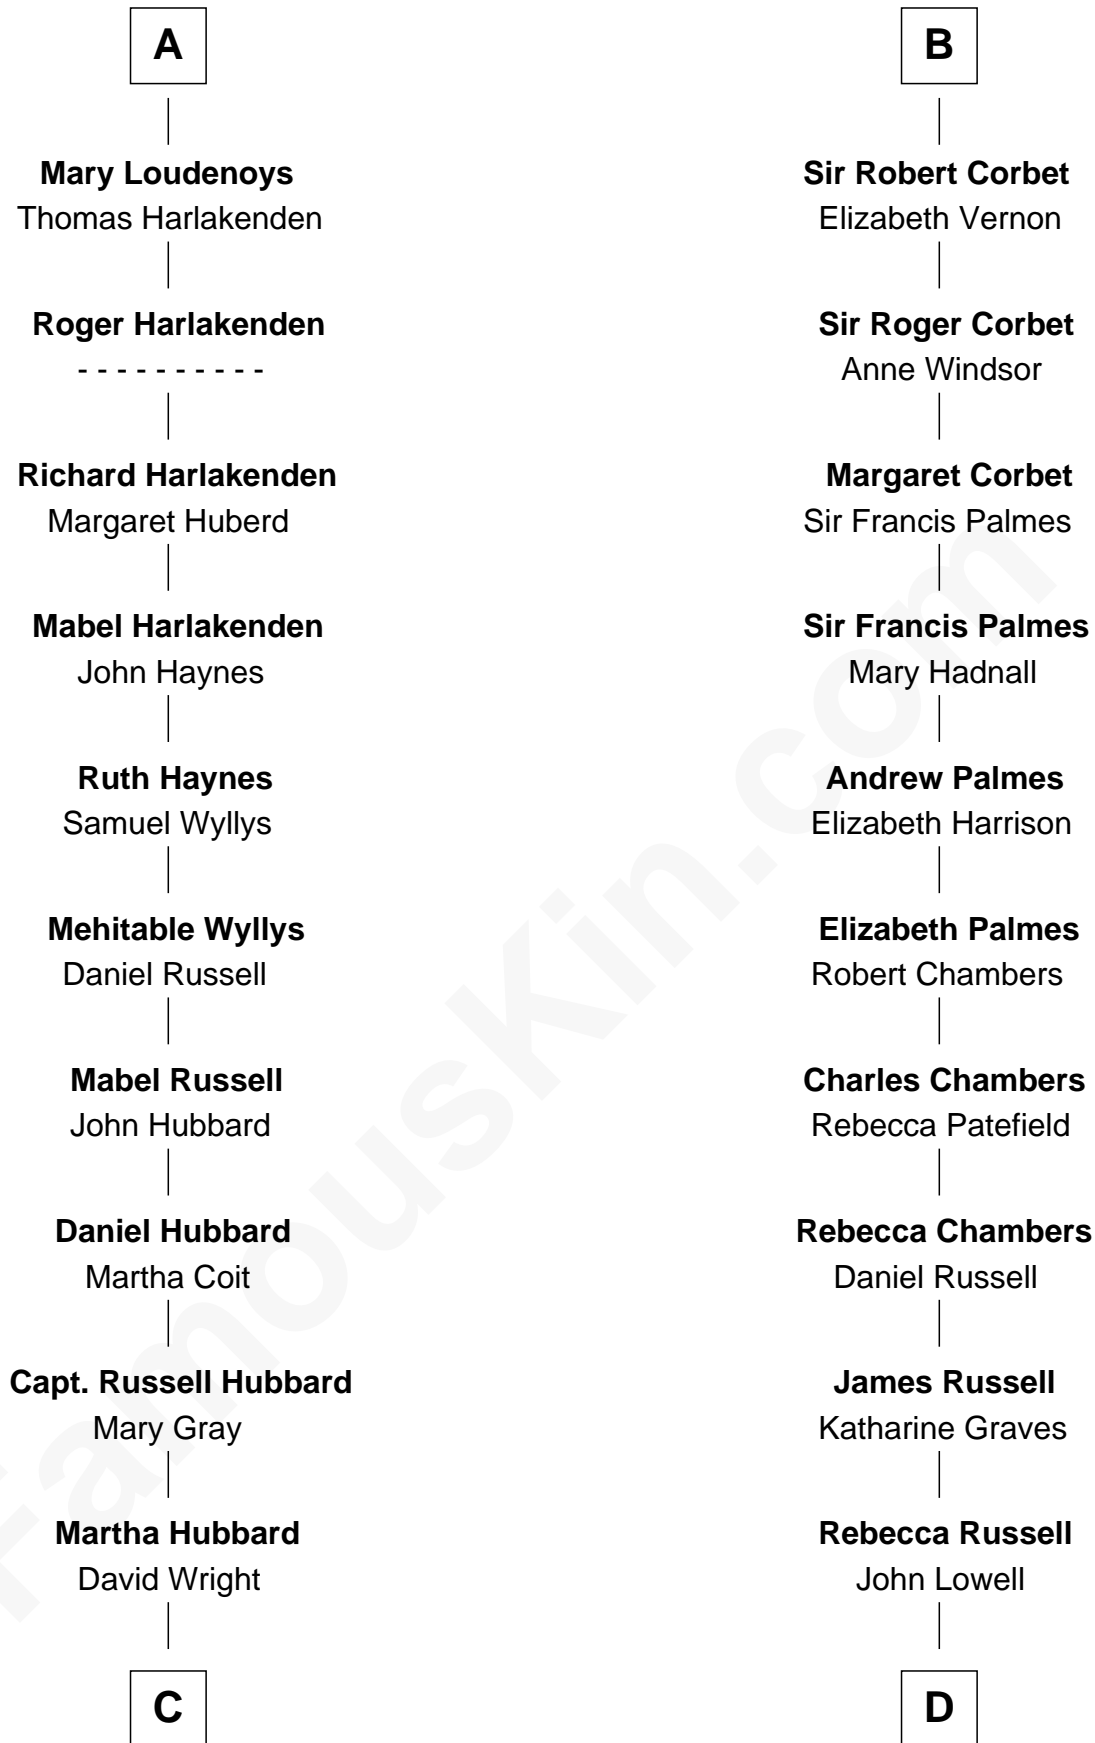

FamousKin.com
Relationship Chart of
Frank Lloyd Wright
American Architect

18th cousin 1 time removed of
James Russell Lowell
American "Fireside" Poet

C

Rev. David Wright

Abigail Goddard

William Carey Wright