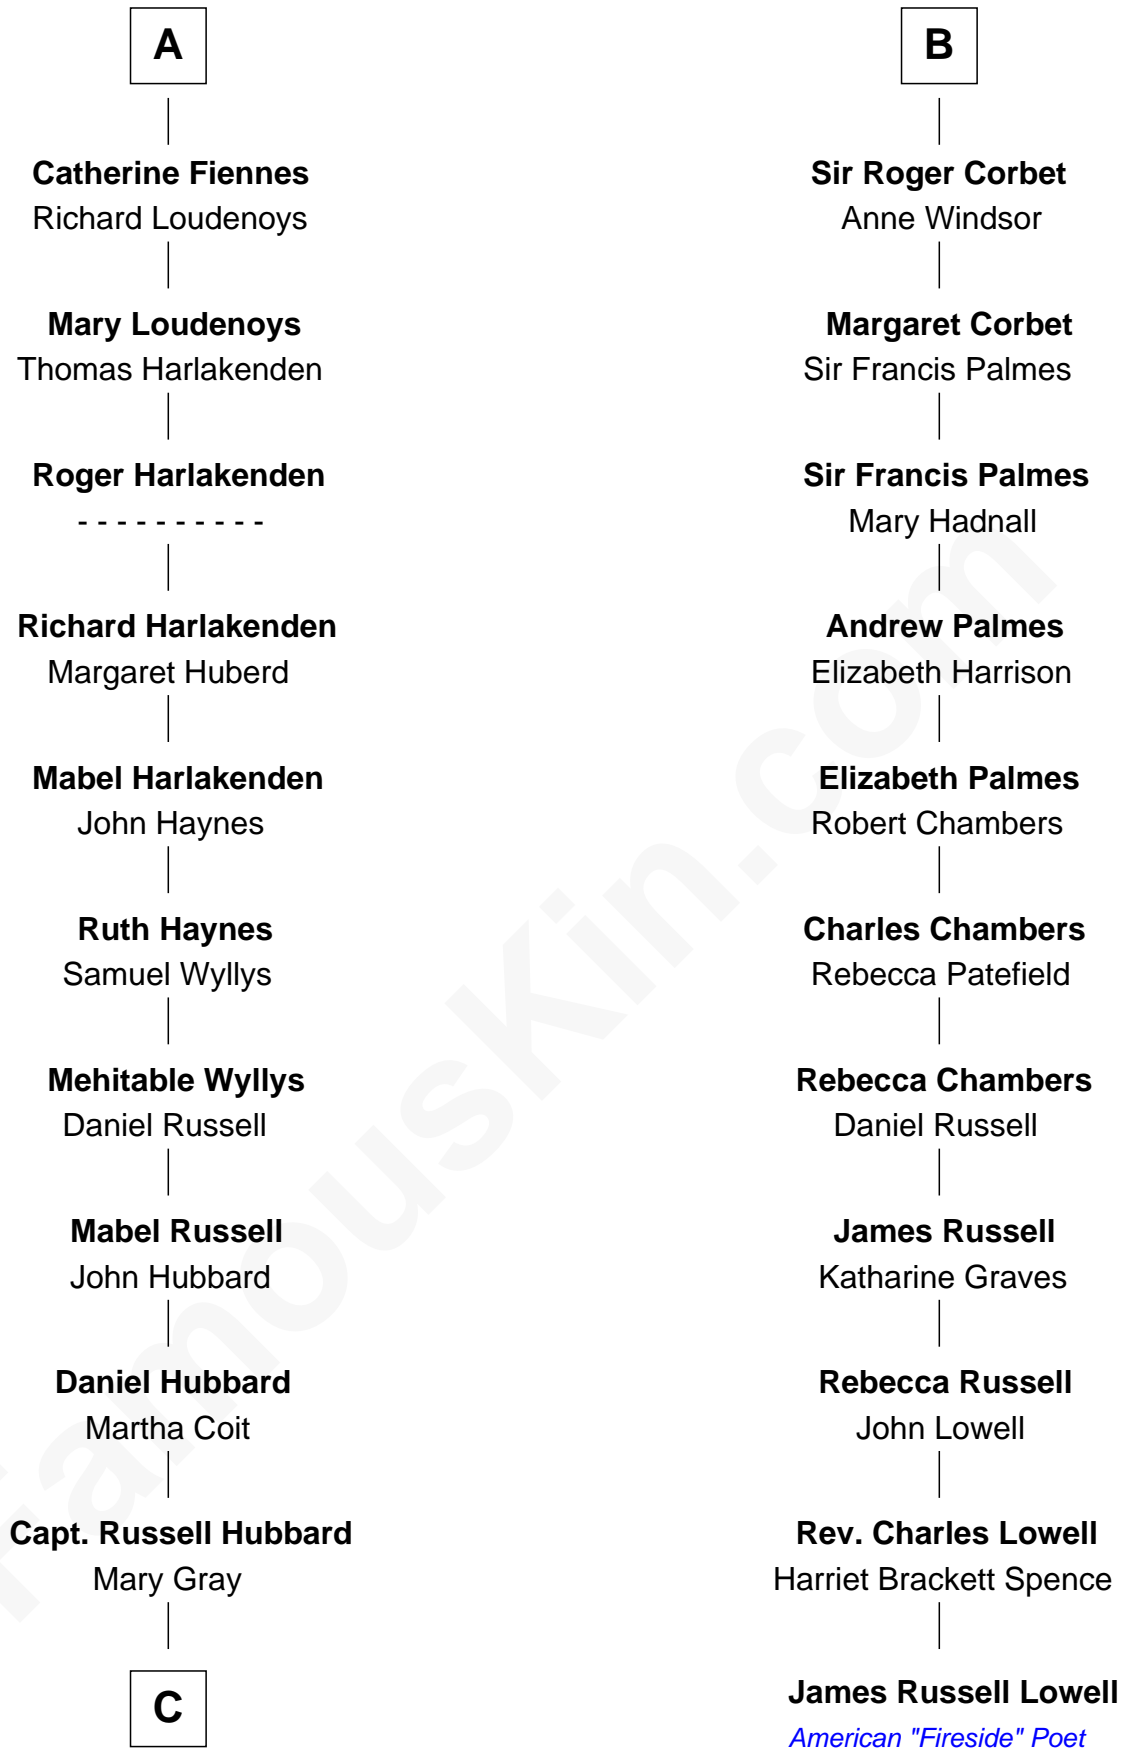

FamousKin.com
Relationship Chart of
Frank Lloyd Wright
American Architect

17th cousin 3 times removed of
James Russell Lowell
American "Fireside" Poet

C

—
Martha Hubbard

David Wright

—
Rev. David Wright

Abigail Goddard

—
William Carey Wright

Anna Lloyd Jones

—
Frank Lloyd Wright

American Architect

FamousKin.com