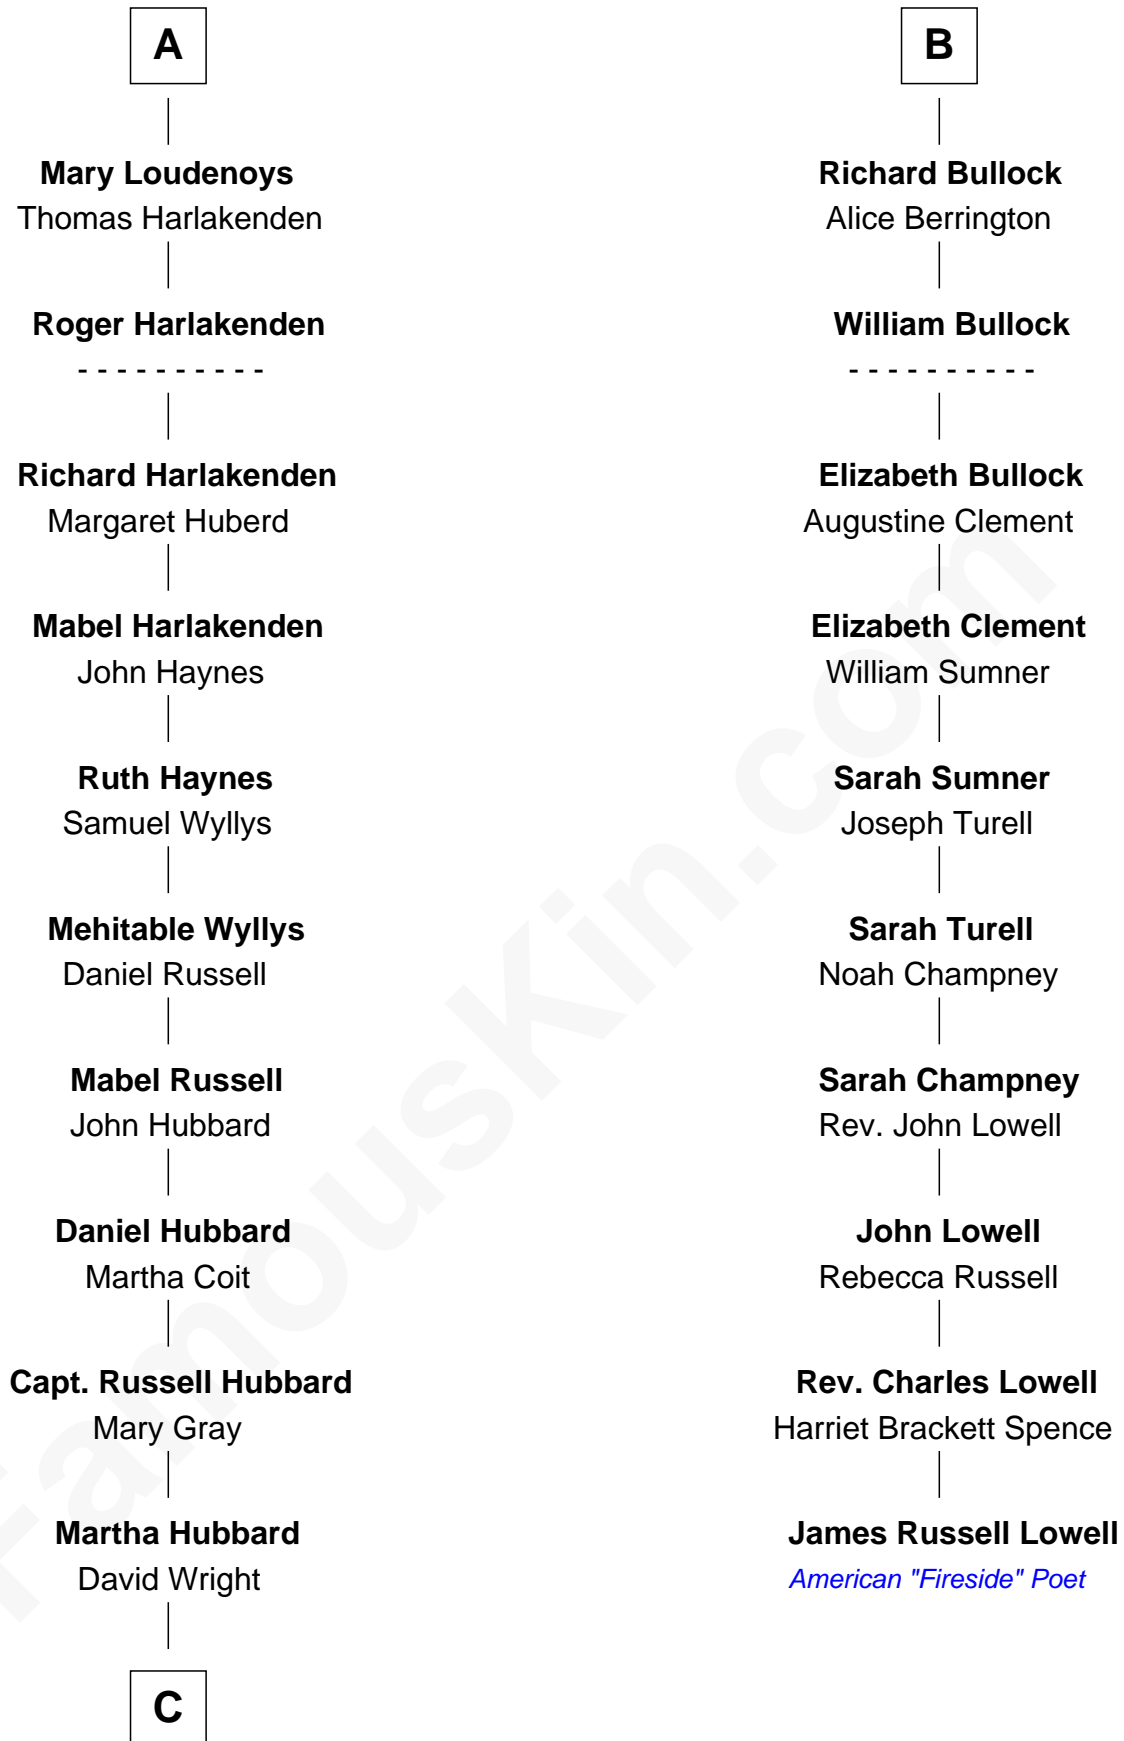

FamousKin.com
Relationship Chart of
Frank Lloyd Wright
American Architect

16th cousin 3 times removed of
James Russell Lowell
American "Fireside" Poet

C

—
Rev. David Wright

Abigail Goddard

—
William Carey Wright

Anna Lloyd Jones

—
Frank Lloyd Wright

American Architect

FamousKin.com