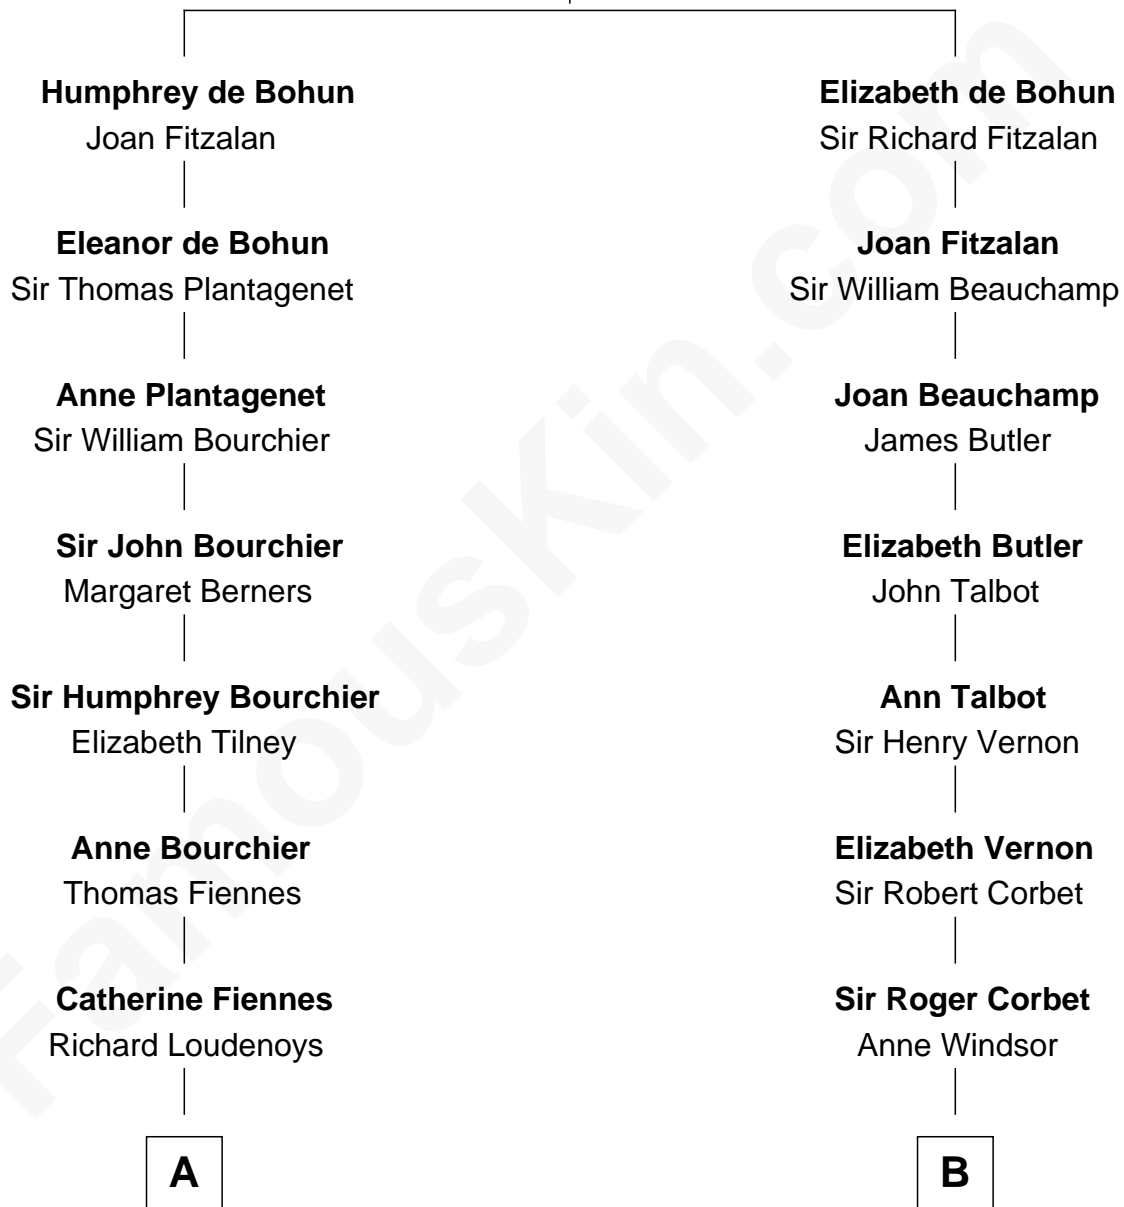

**FamousKin.com**  
**Relationship Chart of**  
**Frank Lloyd Wright**  
*American Architect*

16th cousin 3 times removed of  
**James Russell Lowell**  
*American "Fireside" Poet*

**Sir William de Bohun**  
 Elizabeth de Badlesmere

**C**

—  
**Rev. David Wright**

Abigail Goddard

—  
**William Carey Wright**

Anna Lloyd Jones

—  
**Frank Lloyd Wright**

*American Architect*

FamousKin.com