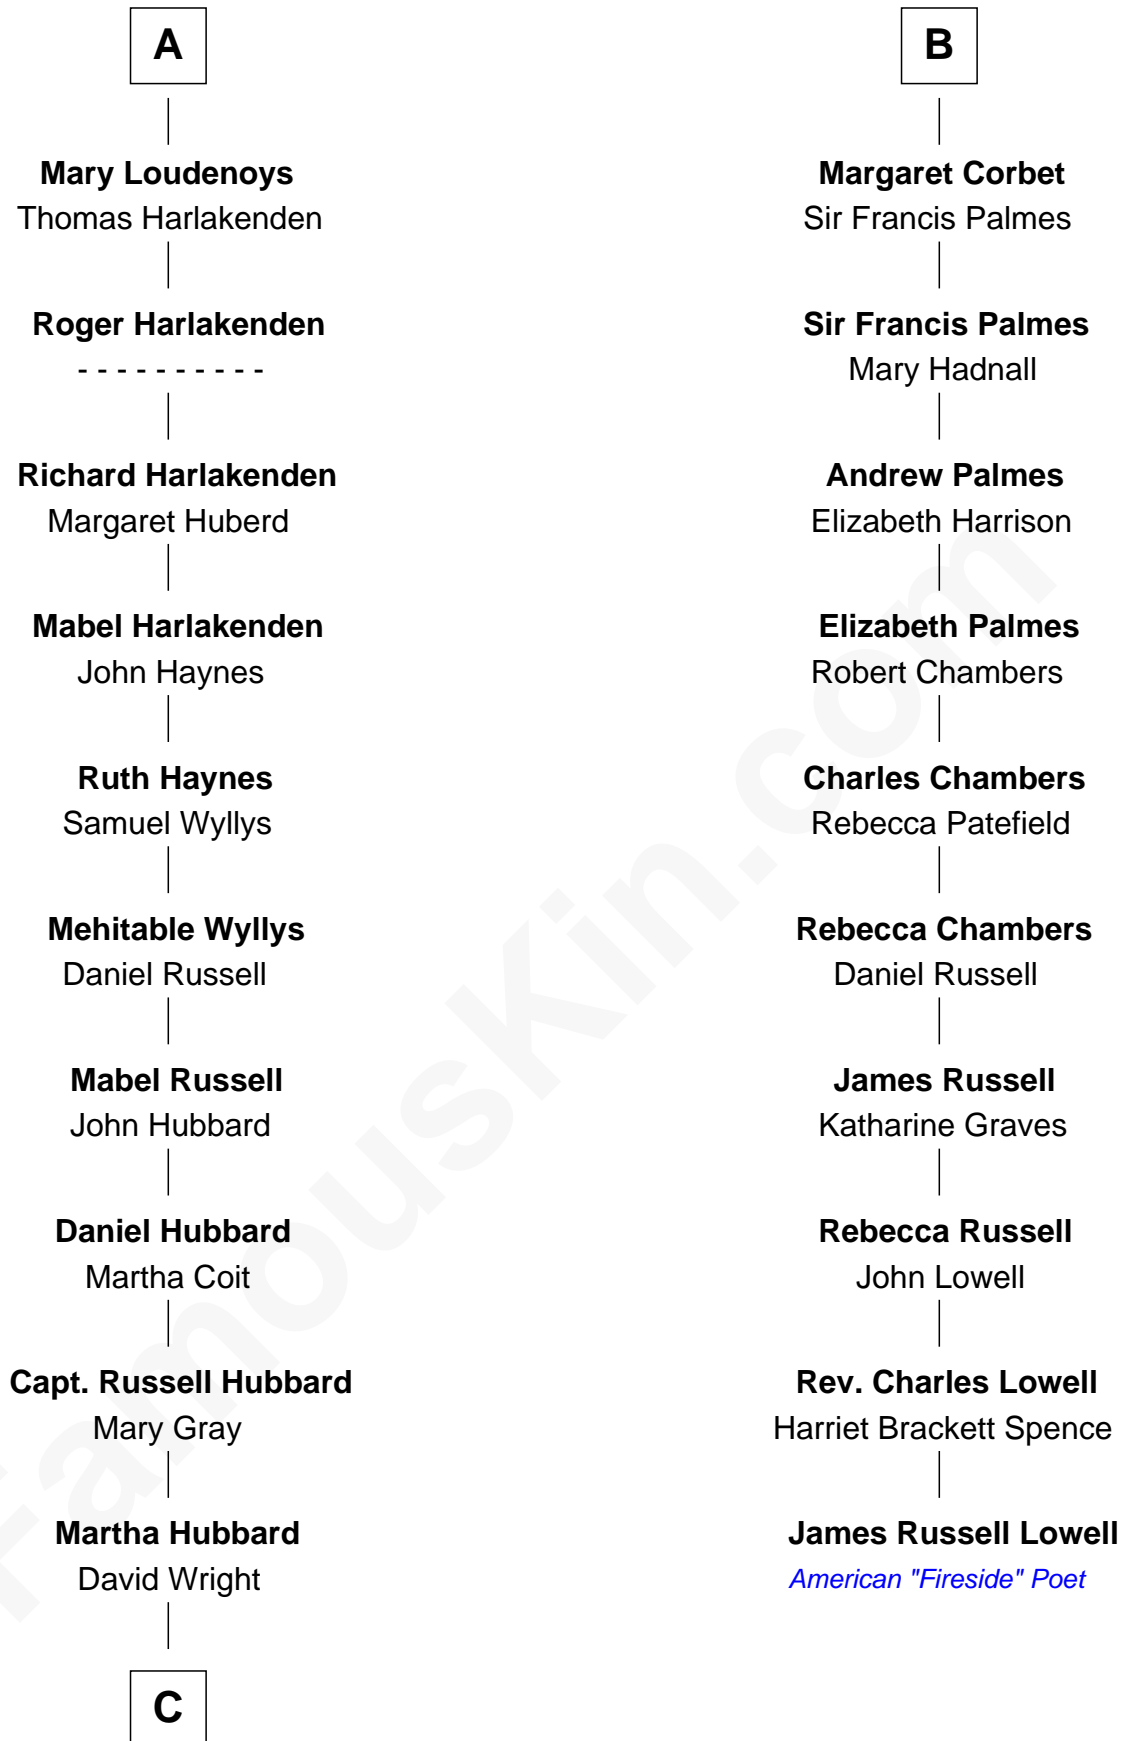

**FamousKin.com**  
**Relationship Chart of**  
**Frank Lloyd Wright**  
*American Architect*

16th cousin 3 times removed of  
**James Russell Lowell**  
*American "Fireside" Poet*

**Sir William de Bohun**  
 Elizabeth de Badlesmere

**C**

—  
**Rev. David Wright**

Abigail Goddard

—  
**William Carey Wright**

Anna Lloyd Jones

—  
**Frank Lloyd Wright**

*American Architect*

FamousKin.com