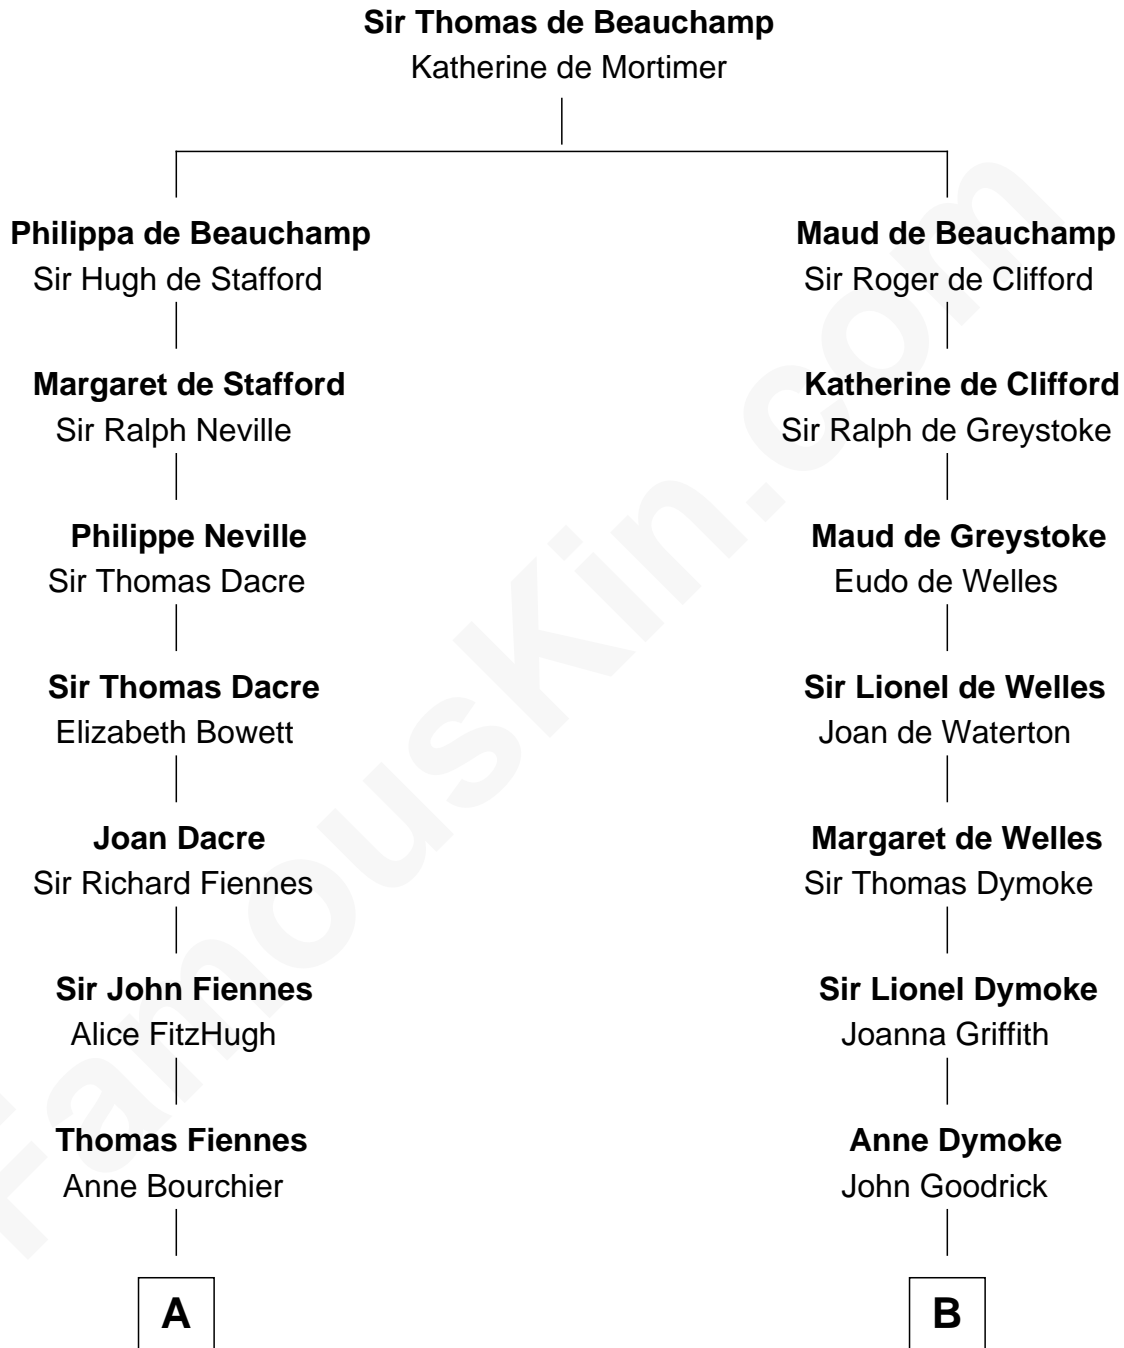

**FamousKin.com**  
**Relationship Chart of**  
**Frank Lloyd Wright**  
*American Architect*

**16th cousin 4 times removed of**  
**Ichabod Goodwin**  
*27th Governor of New Hampshire*

**C**

—  
**Martha Hubbard**

David Wright

—  
**Rev. David Wright**

Abigail Goddard

—  
**William Carey Wright**

Anna Lloyd Jones

—  
**Frank Lloyd Wright**

*American Architect*

FamousKin.com