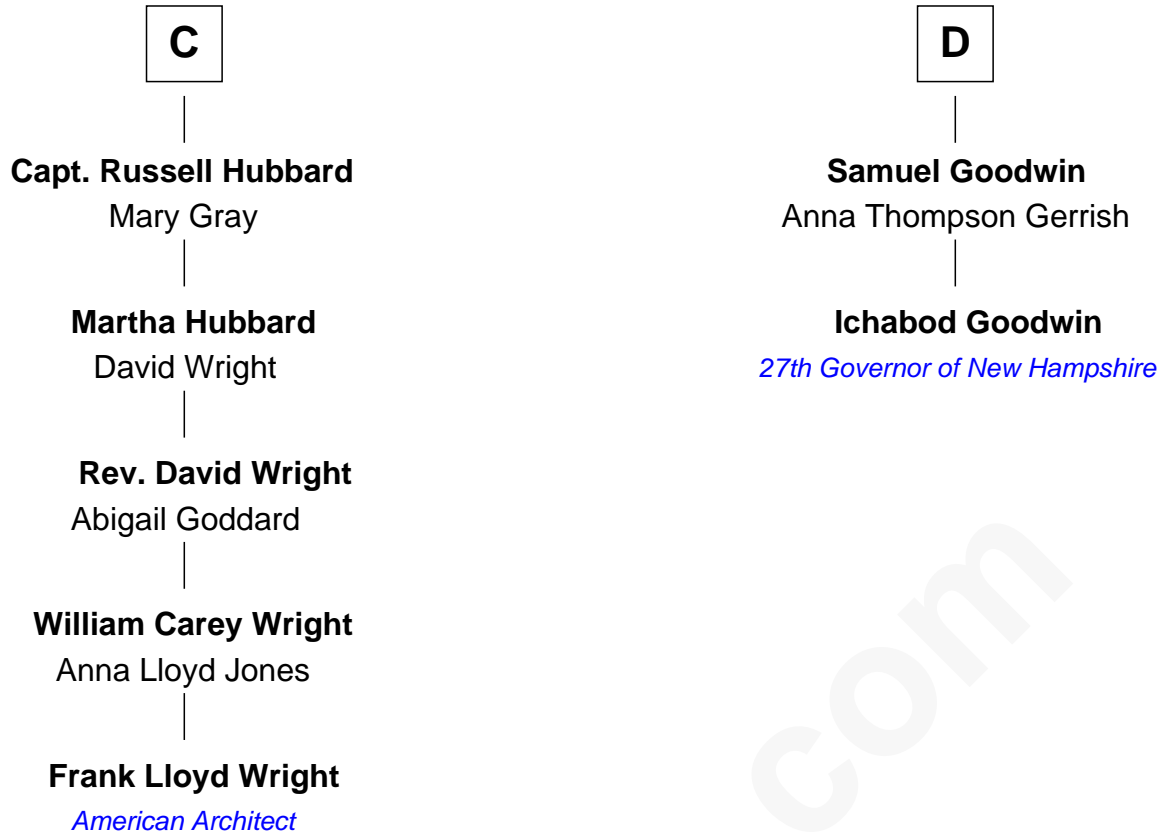

FamousKin.com
Relationship Chart of
Frank Lloyd Wright
American Architect

18th cousin 3 times removed of
Ichabod Goodwin
27th Governor of New Hampshire

FamousKin.com