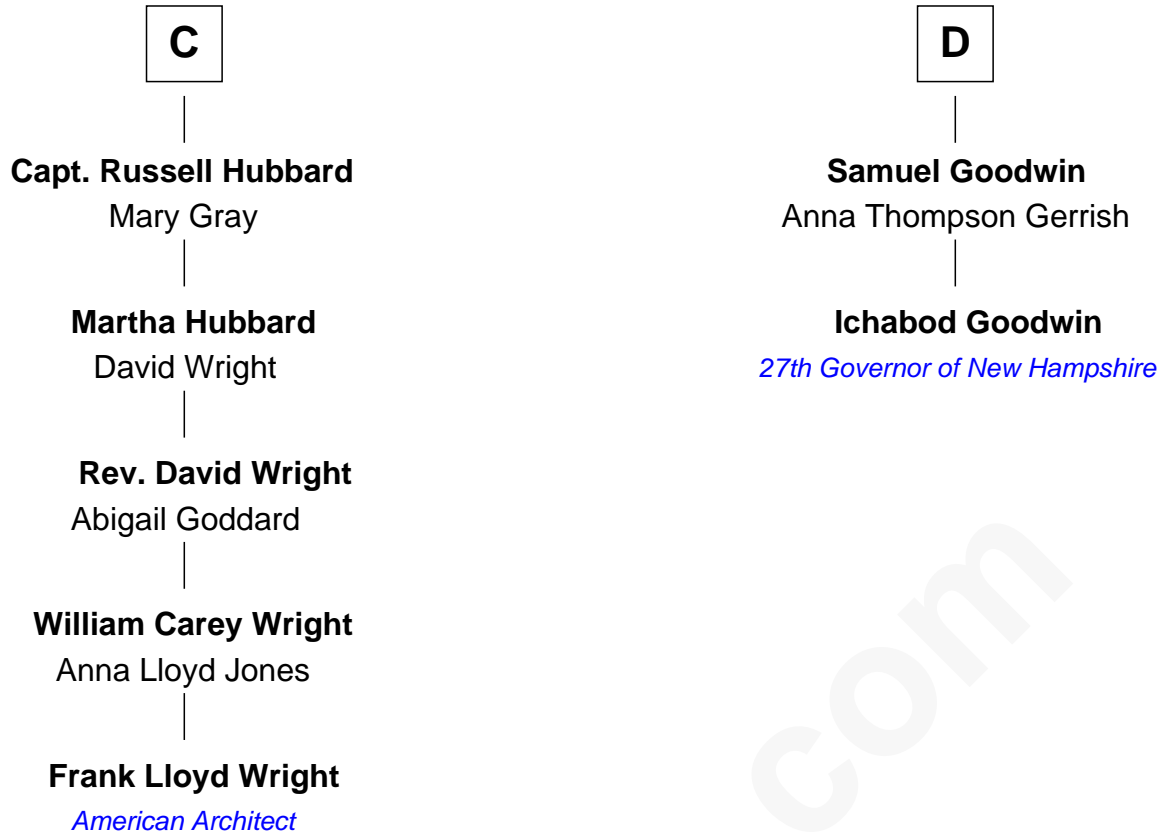

**FamousKin.com**  
**Relationship Chart of**  
**Frank Lloyd Wright**  
*American Architect*

**18th cousin 3 times removed of**  
**Ichabod Goodwin**  
*27th Governor of New Hampshire*

FamousKin.com