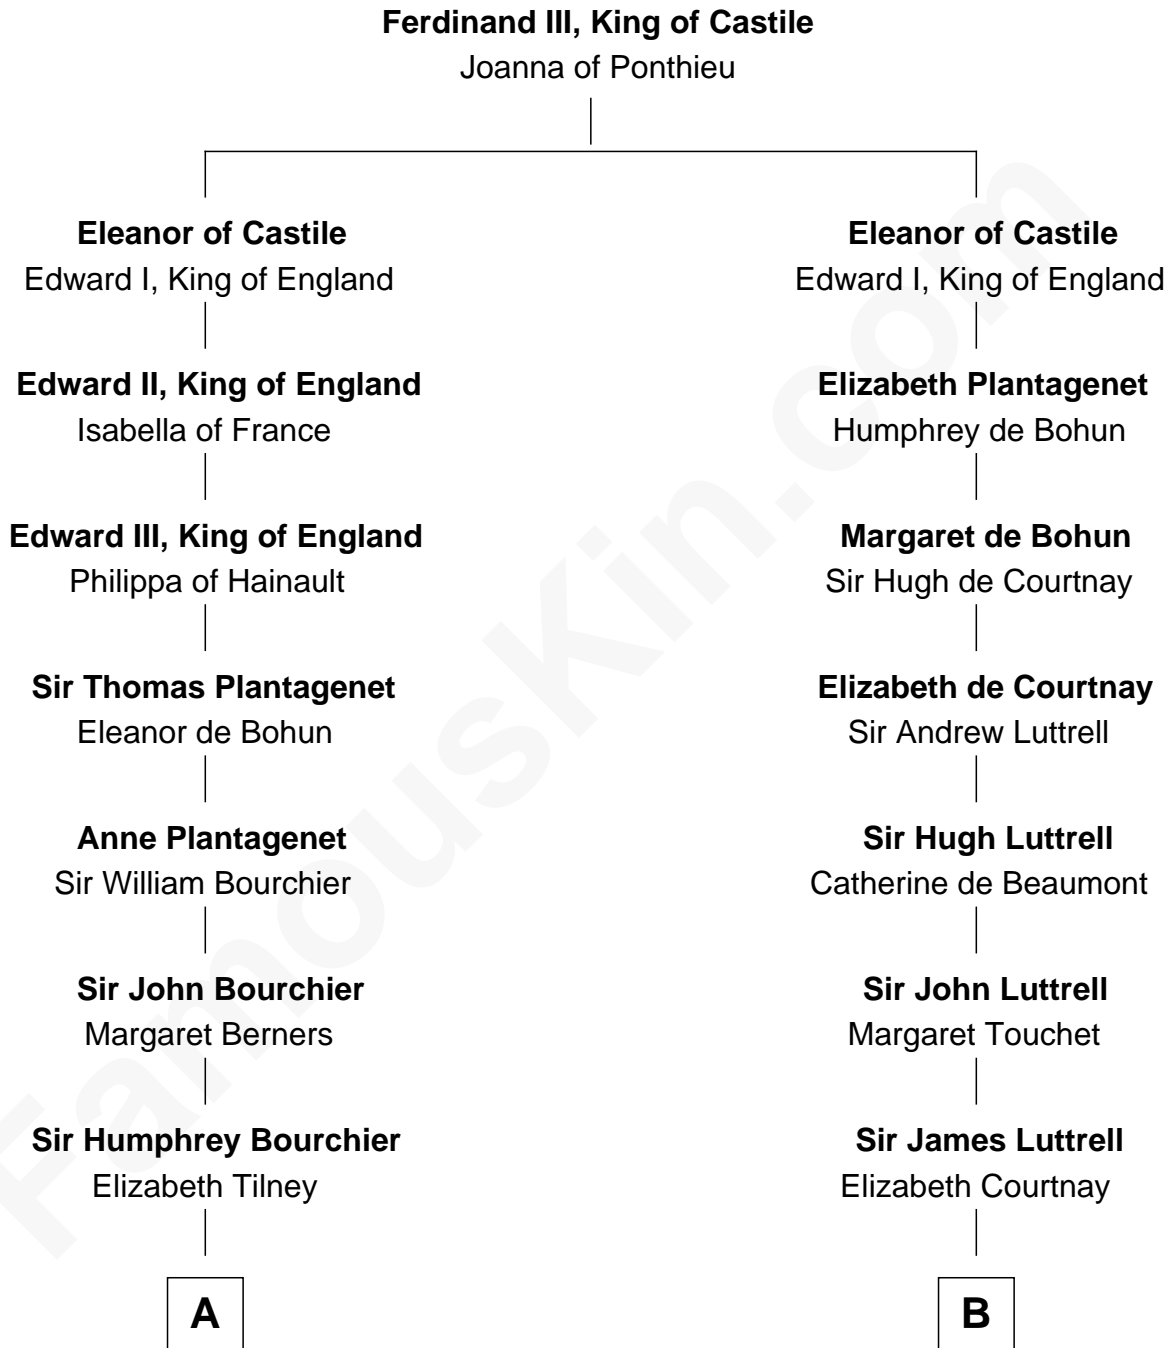

FamousKin.com
Relationship Chart of
Frank Lloyd Wright
American Architect

17th cousin 4 times removed of
Ichabod Goodwin
27th Governor of New Hampshire

C

—
Capt. Russell Hubbard

Mary Gray

—
Martha Hubbard

David Wright