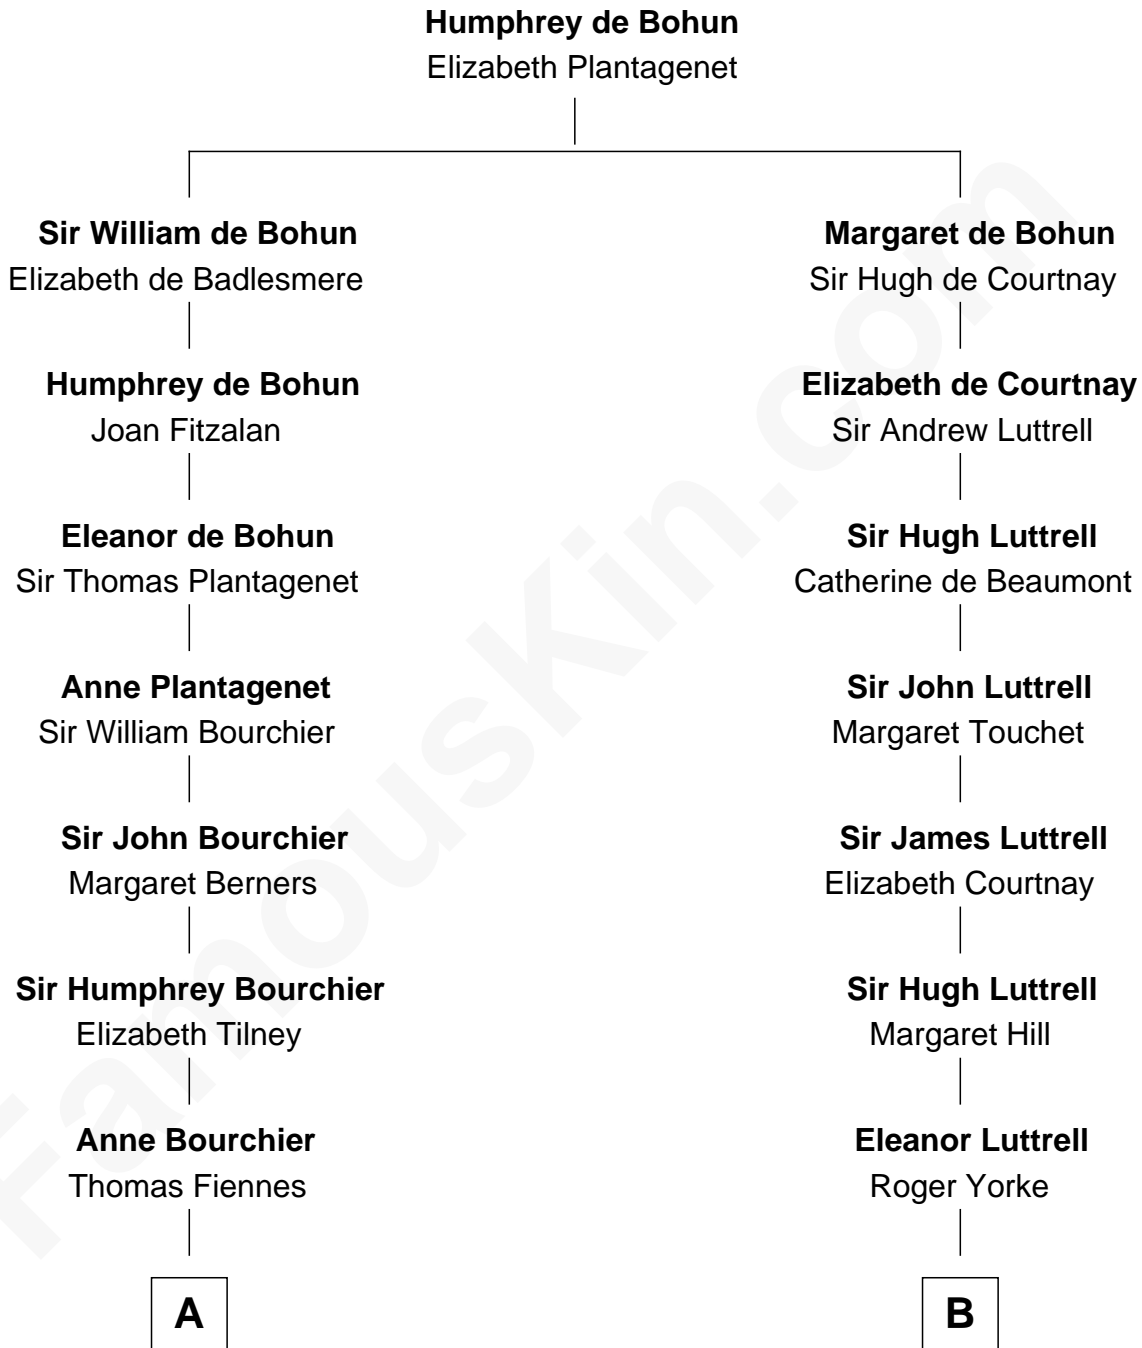

FamousKin.com
Relationship Chart of
Frank Lloyd Wright
American Architect

15th cousin 5 times removed of
Ichabod Goodwin
27th Governor of New Hampshire

C

—
Martha Hubbard

David Wright

—
Rev. David Wright

Abigail Goddard

—
William Carey Wright

Anna Lloyd Jones

—
Frank Lloyd Wright

American Architect

FamousKin.com