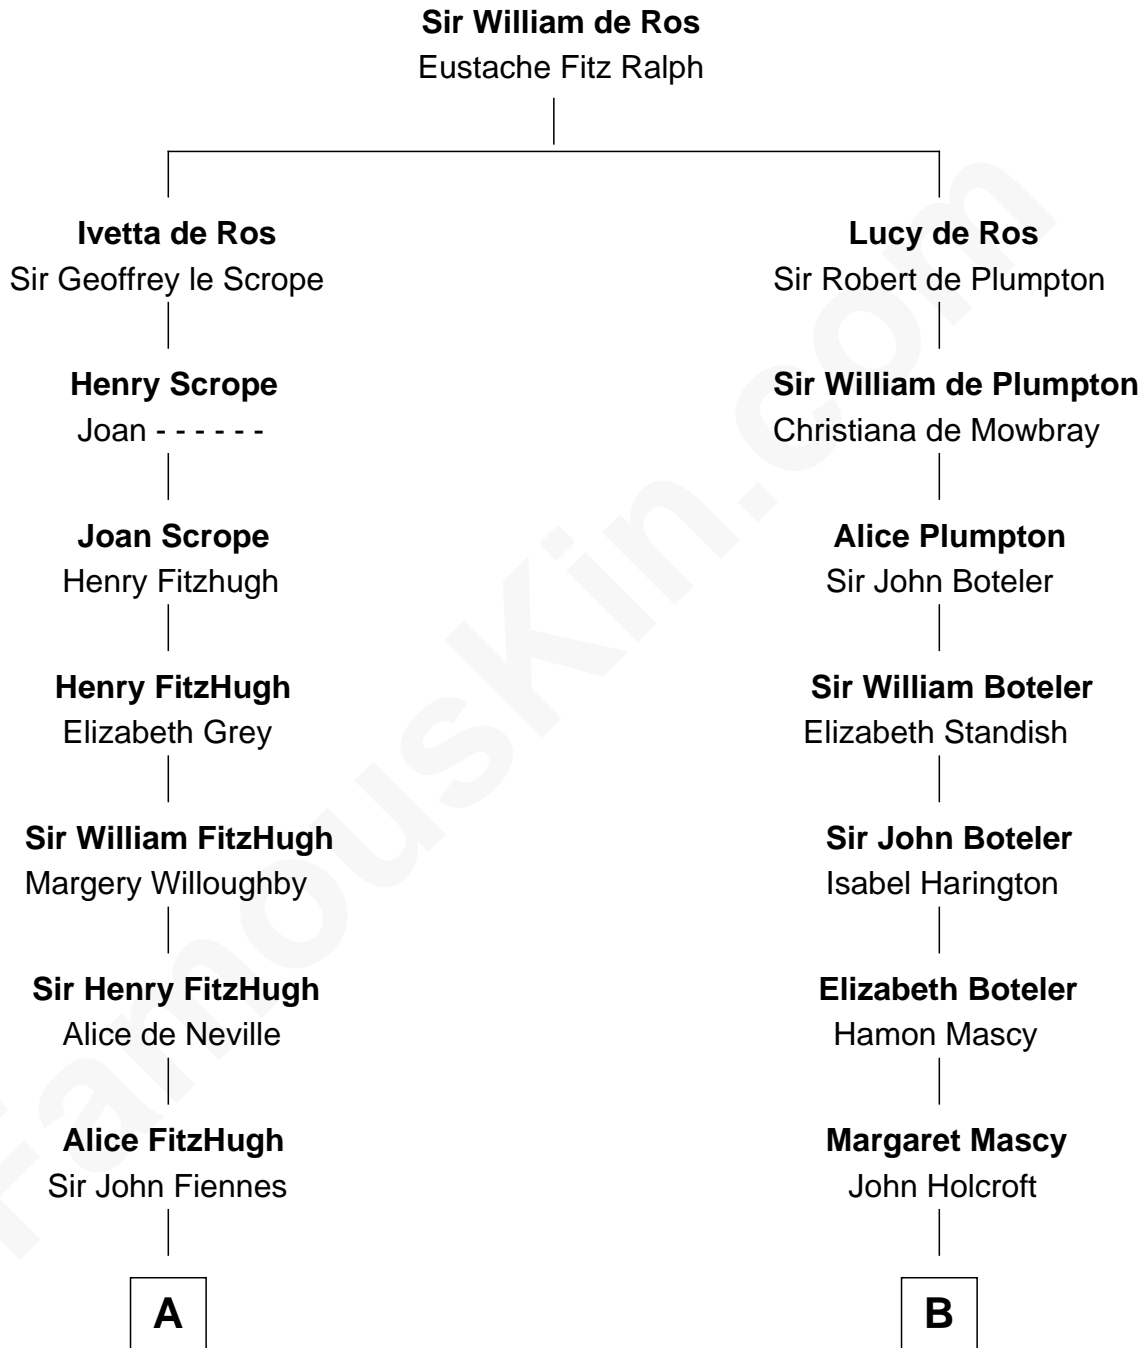

FamousKin.com
Relationship Chart of
Frank Lloyd Wright
American Architect

17th cousin 4 times removed of

Capt. William Lewis Herndon
Captain of the ill fated S.S. Central America

FamousKin.com