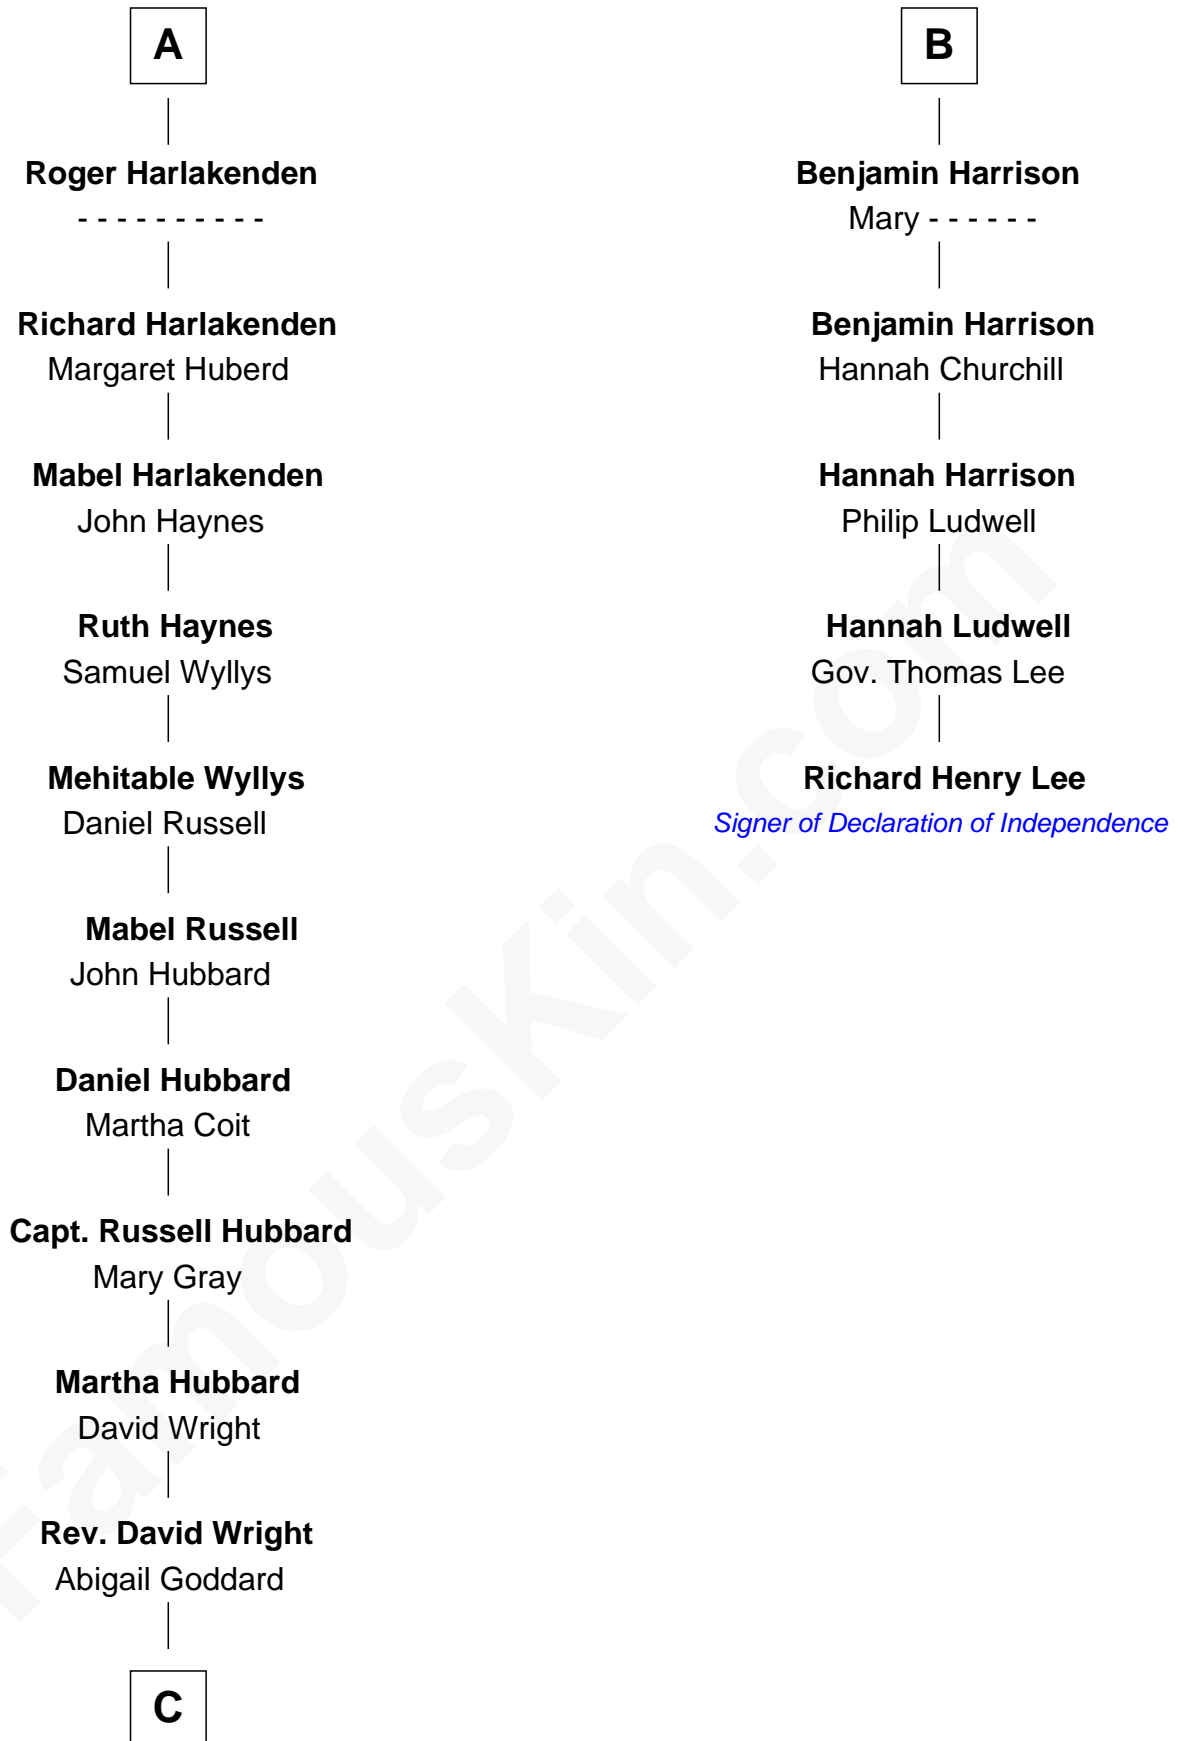

**FamousKin.com**  
**Relationship Chart of**  
**Frank Lloyd Wright**  
*American Architect*

11th cousin 7 times removed of

**Richard Henry Lee**  
*Signer of the Declaration of Independence*

C

William Carey Wright

Anna Lloyd Jones

Frank Lloyd Wright

*American Architect*

FamousKin.com