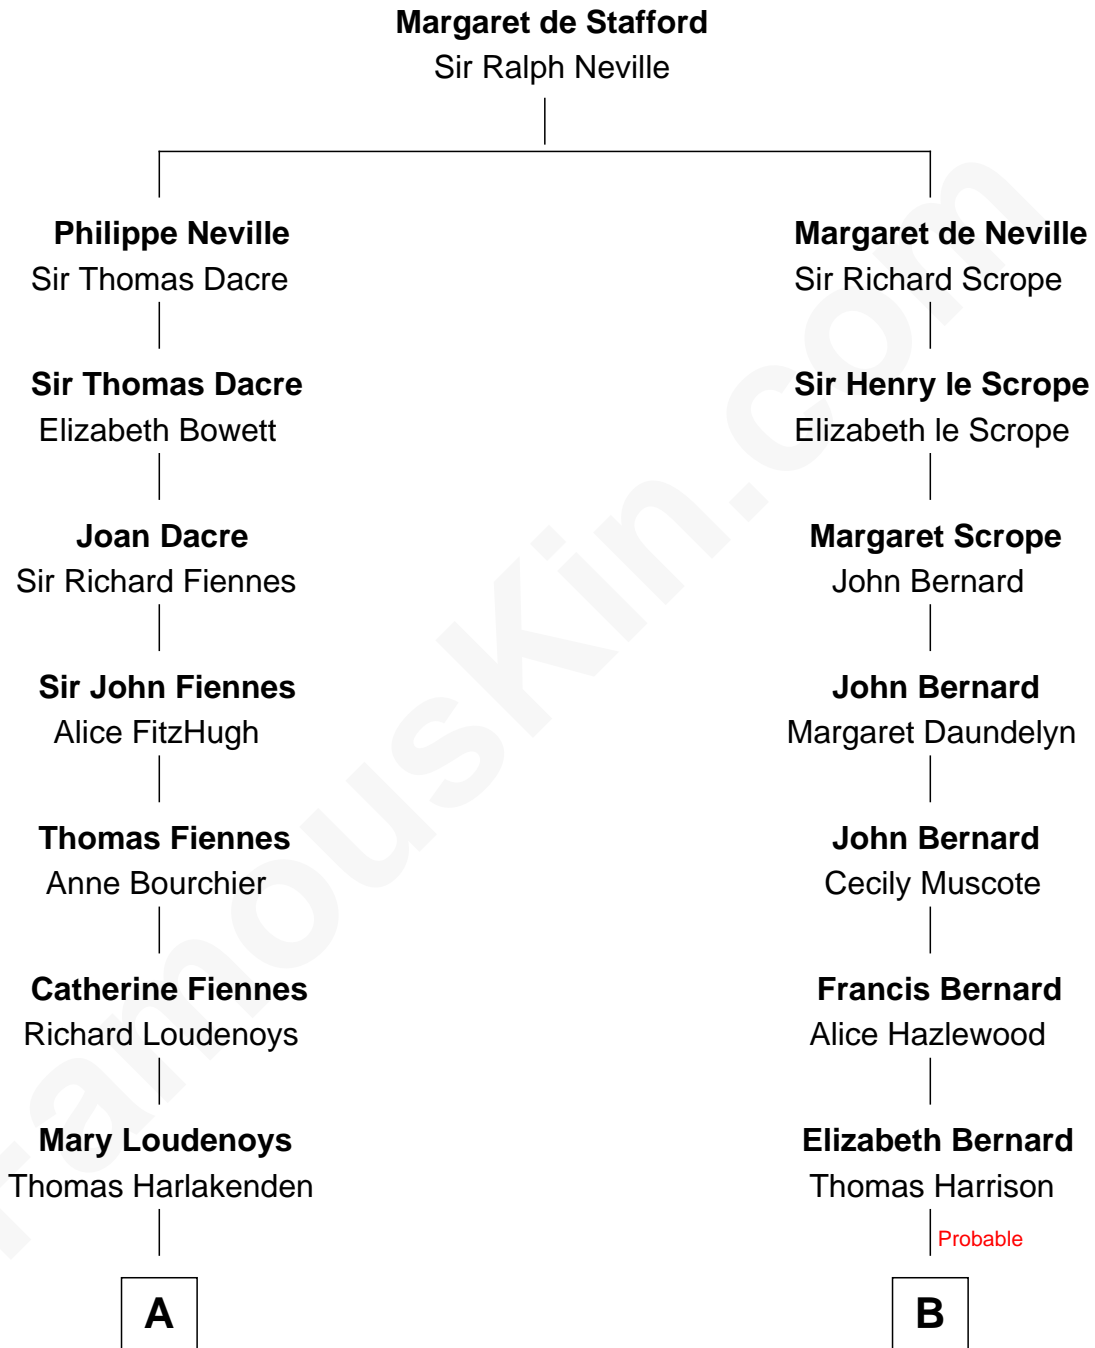

**FamousKin.com**  
**Relationship Chart of**  
**Frank Lloyd Wright**  
*American Architect*

11th cousin 7 times removed of

**Richard Henry Lee**  
*Signer of the Declaration of Independence*

C

William Carey Wright

Anna Lloyd Jones

Frank Lloyd Wright

*American Architect*

FamousKin.com