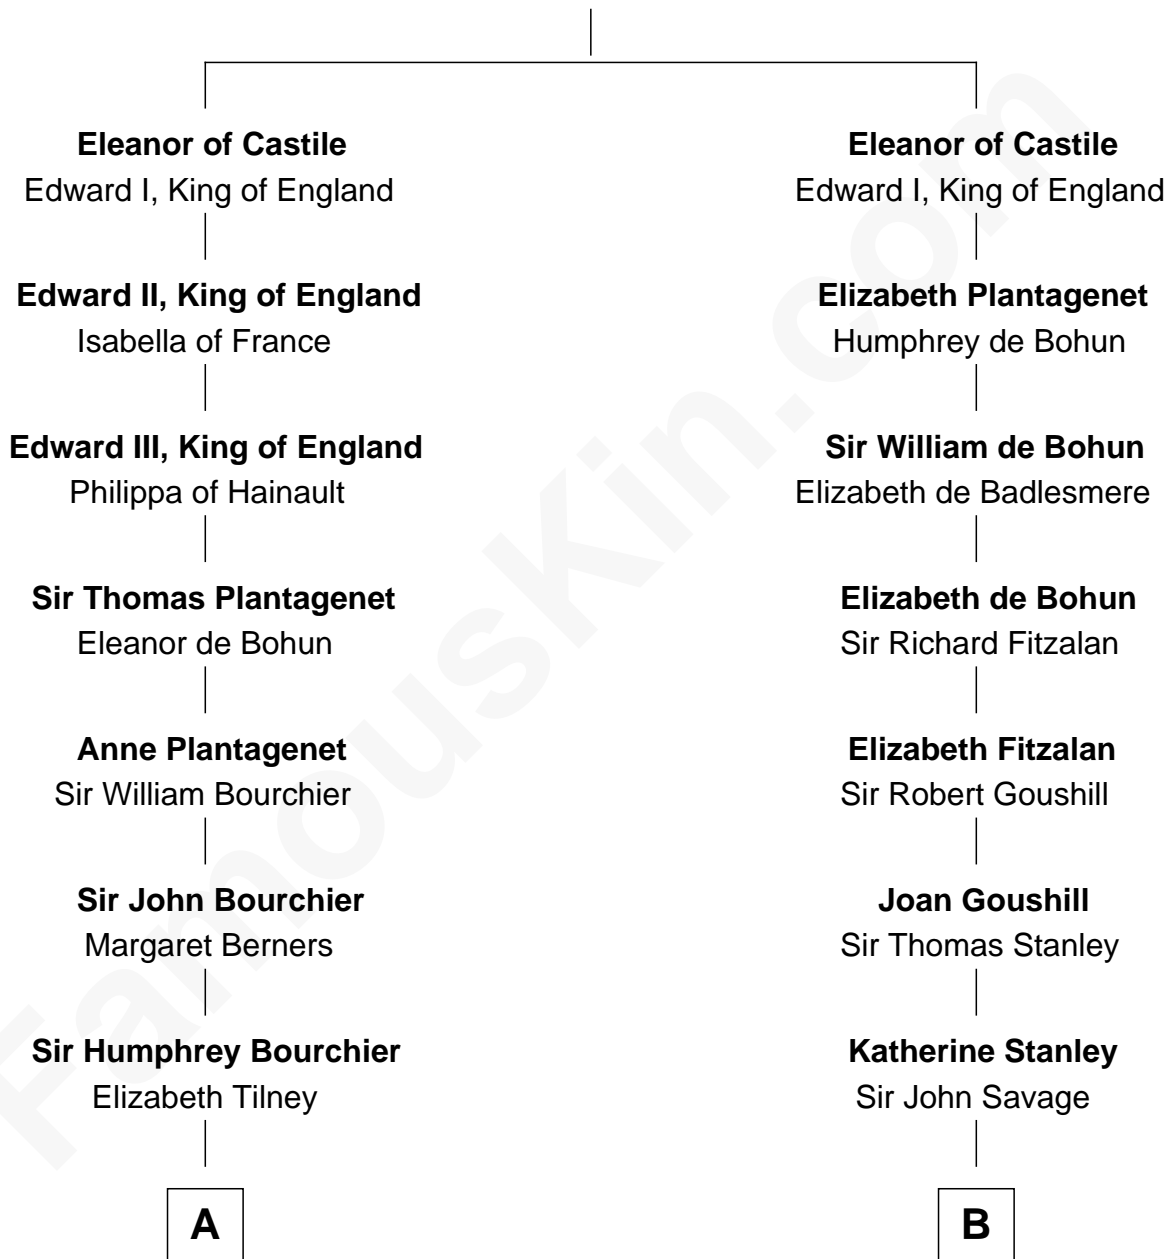

FamousKin.com
Relationship Chart of
Frank Lloyd Wright
American Architect

15th cousin 6 times removed of

Richard Henry Lee
Signer of the Declaration of Independence

Ferdinand III, King of Castile
 Joanna of Ponthieu

FamousKin.com