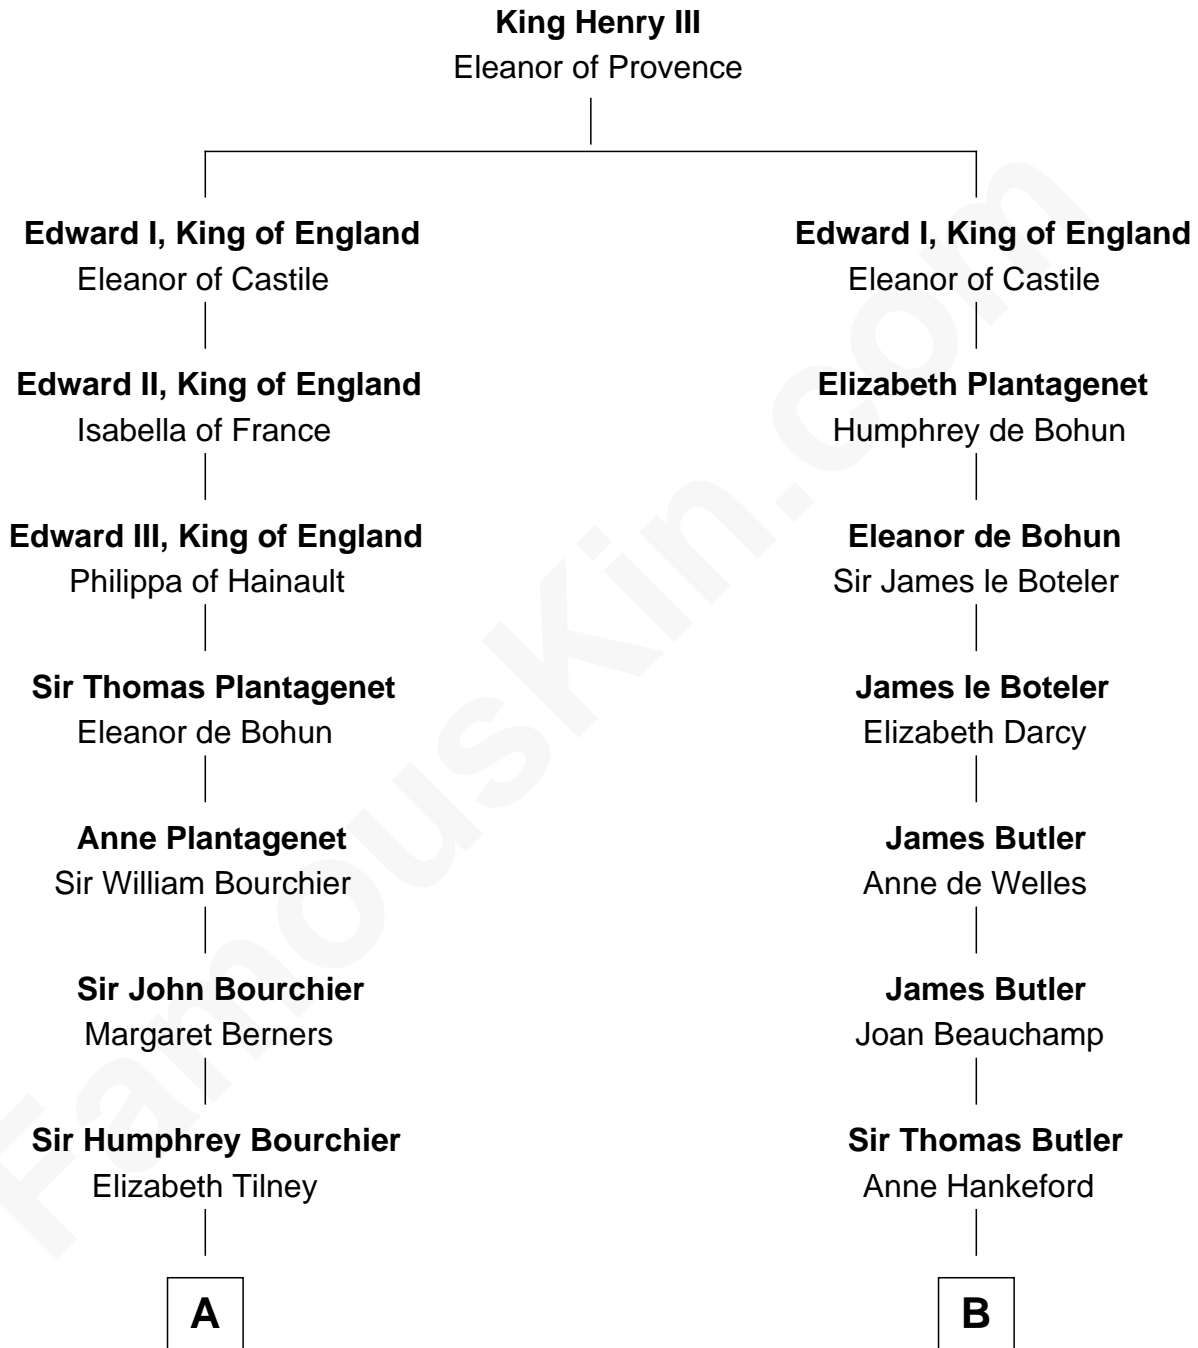

FamousKin.com
Relationship Chart of
Frank Lloyd Wright
American Architect

9th cousin 12 times removed of

Anne Boleyn
2nd Wife of King Henry VIII

FamousKin.com