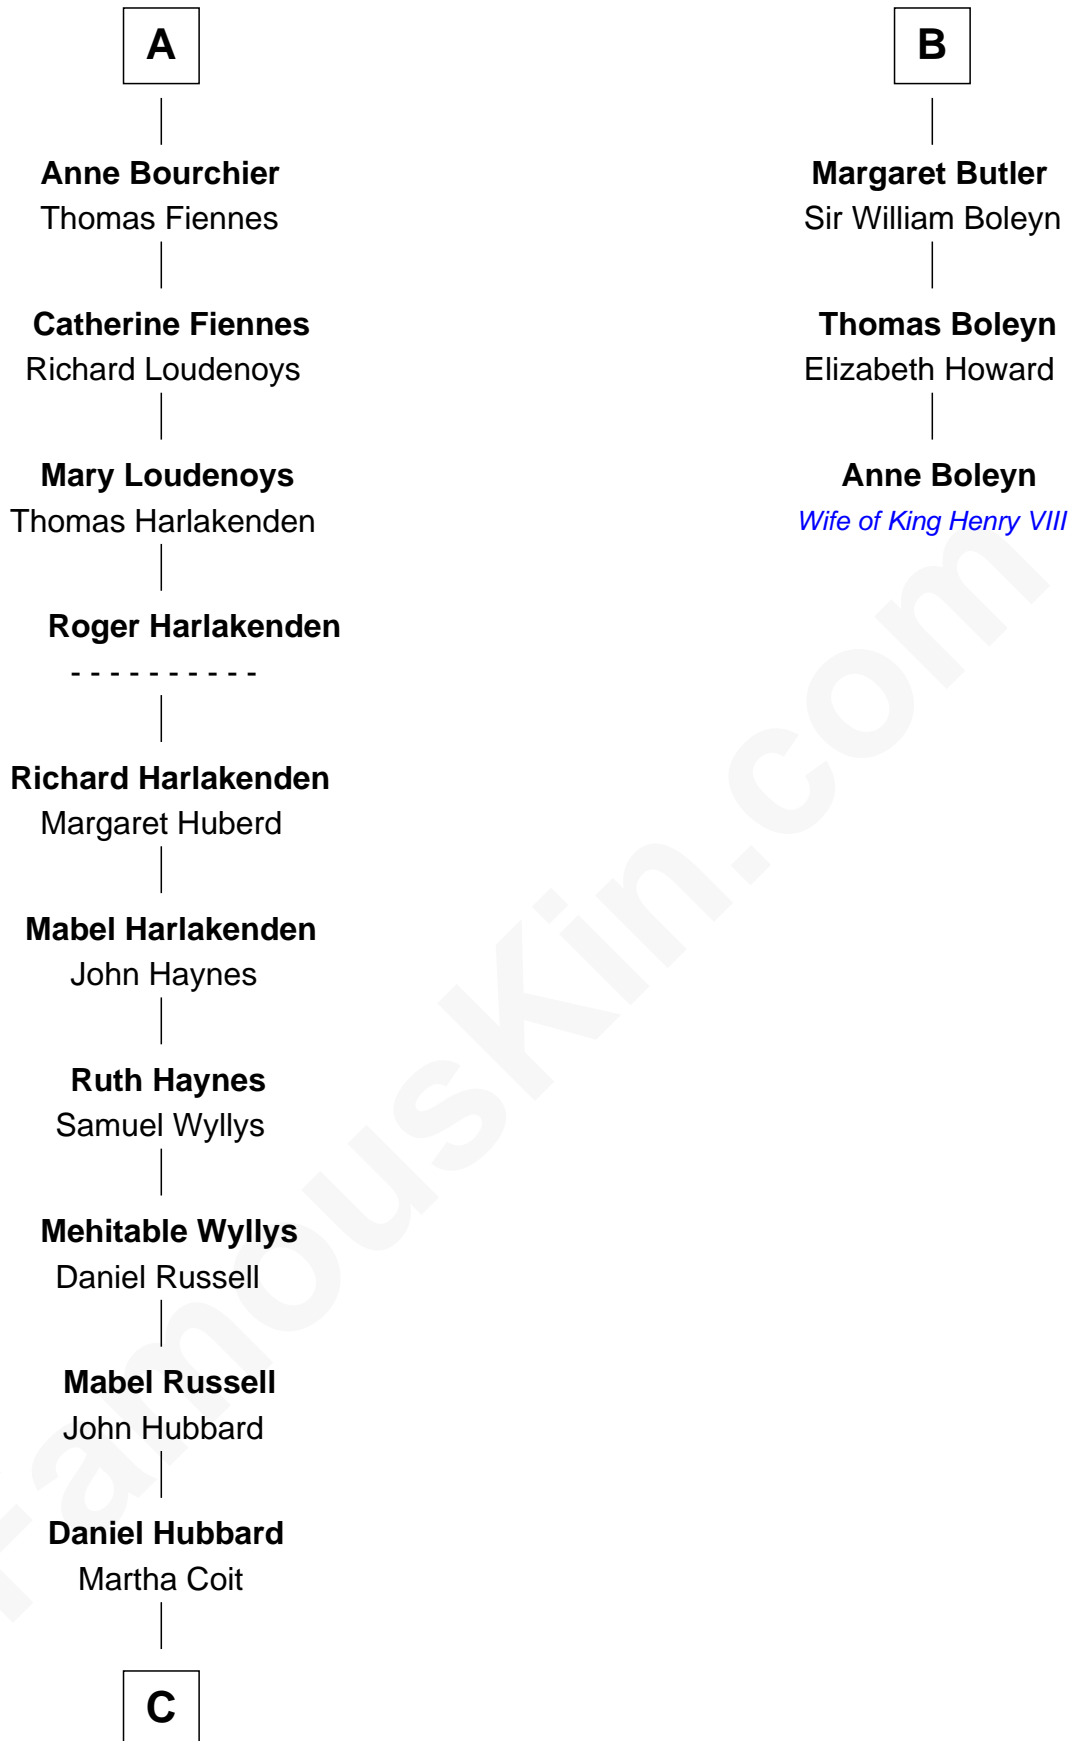

FamousKin.com
Relationship Chart of
Frank Lloyd Wright
American Architect

9th cousin 12 times removed of

Anne Boleyn
2nd Wife of King Henry VIII

FamousKin.com