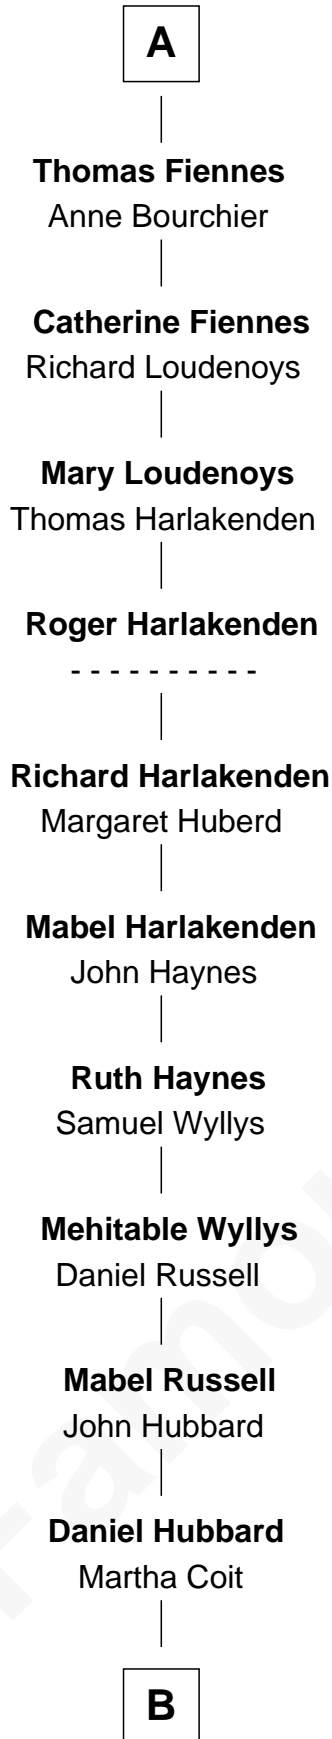

FamousKin.com
Relationship Chart of
Frank Lloyd Wright
American Architect

7th cousin 14 times removed of

Anne Boleyn
2nd Wife of King Henry VIII

B

—
Capt. Russell Hubbard

Mary Gray

—
Martha Hubbard

David Wright

—
Rev. David Wright

Abigail Goddard

—
William Carey Wright

Anna Lloyd Jones

—
Frank Lloyd Wright

American Architect

FamousKin.com