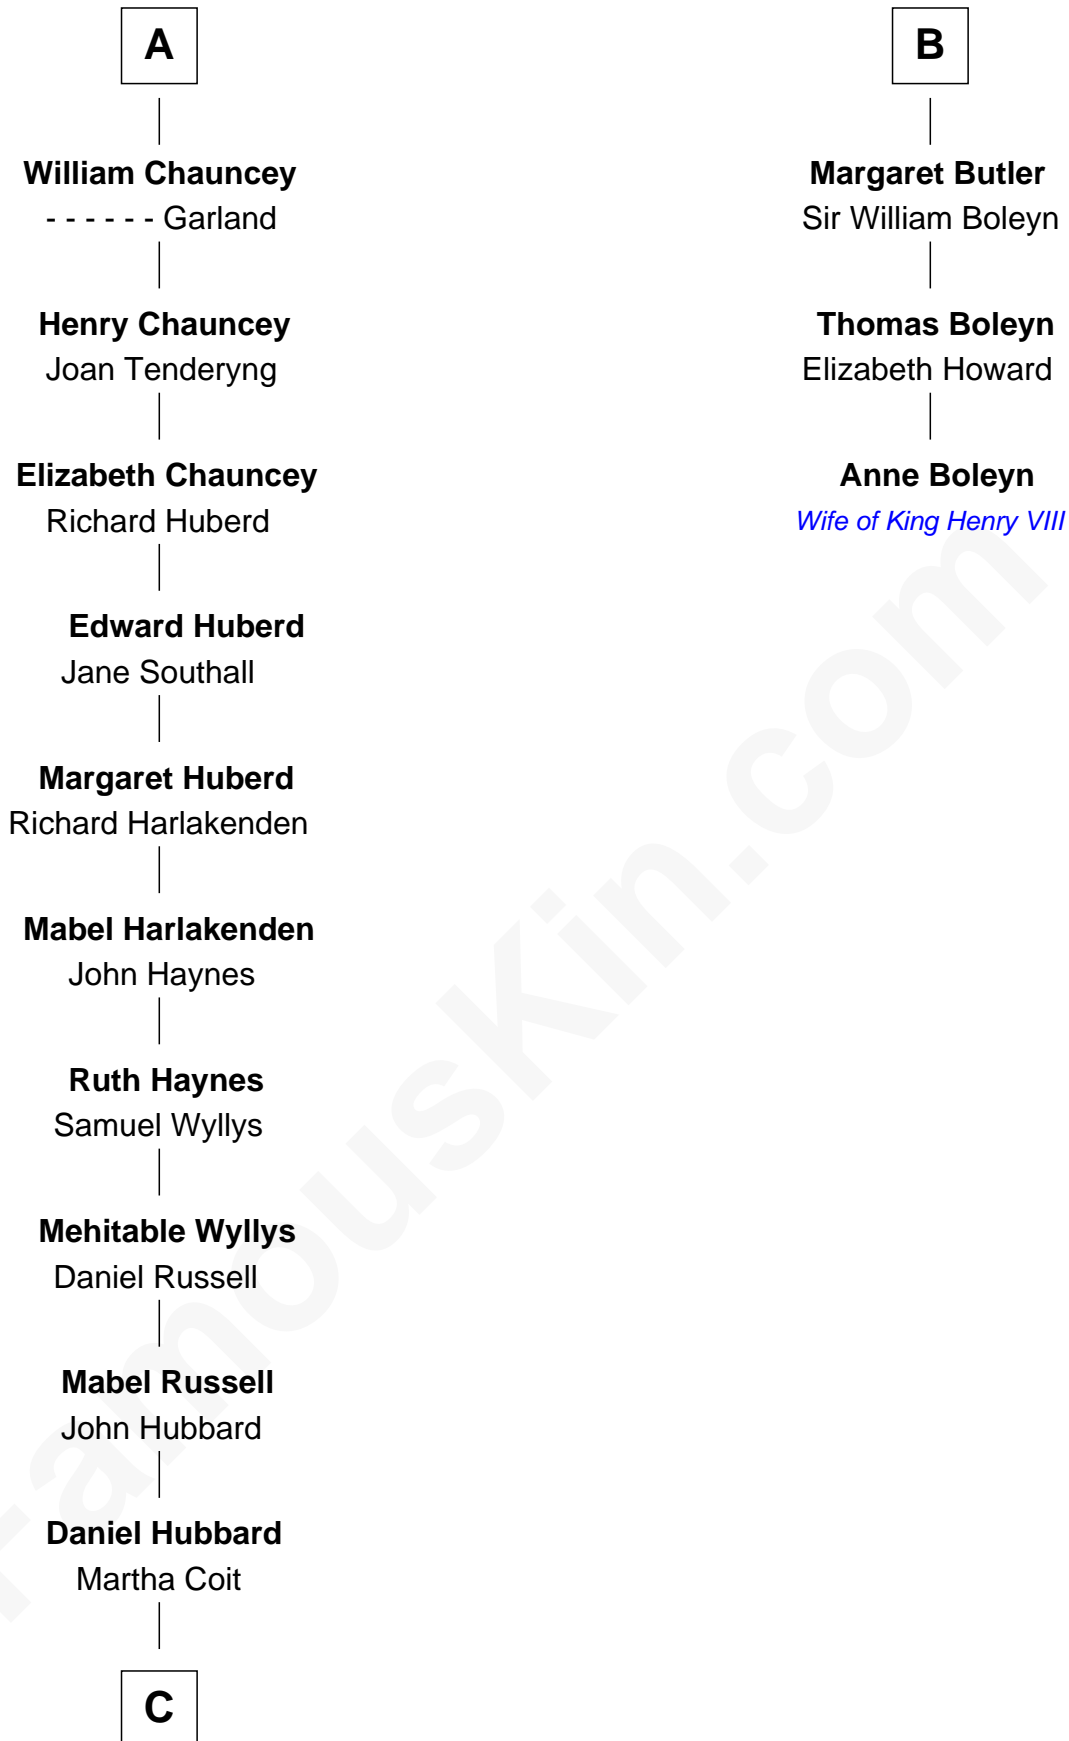

**FamousKin.com**  
**Relationship Chart of**  
**Frank Lloyd Wright**  
*American Architect*

9th cousin 12 times removed of

**Anne Boleyn**  
*2nd Wife of King Henry VIII*

FamousKin.com