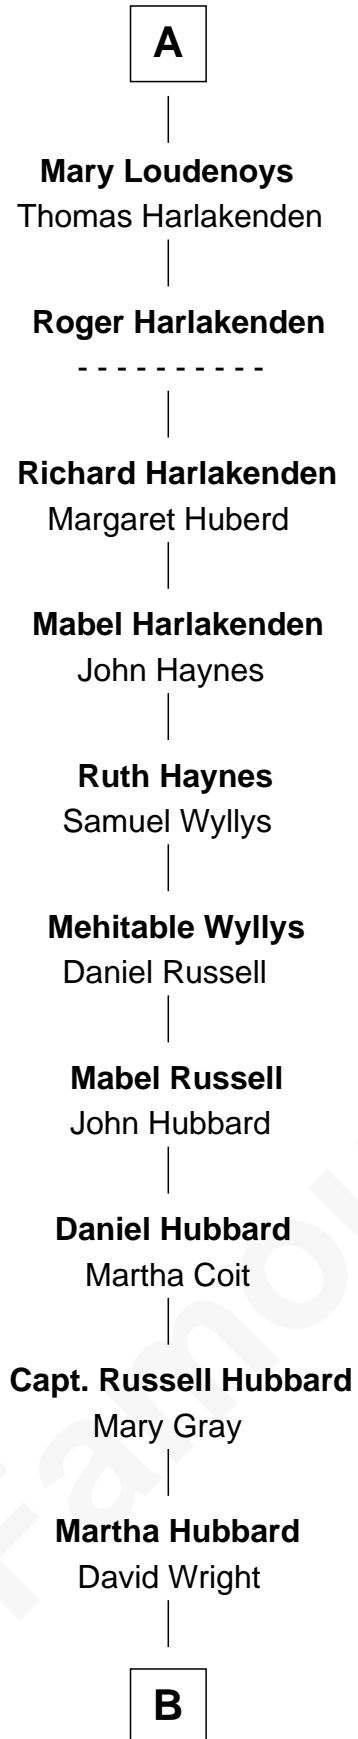

FamousKin.com
Relationship Chart of
Frank Lloyd Wright
American Architect

6th cousin 13 times removed of

Anne Boleyn
2nd Wife of King Henry VIII

B

—
Rev. David Wright

Abigail Goddard

—
William Carey Wright

Anna Lloyd Jones

—
Frank Lloyd Wright

American Architect

FamousKin.com