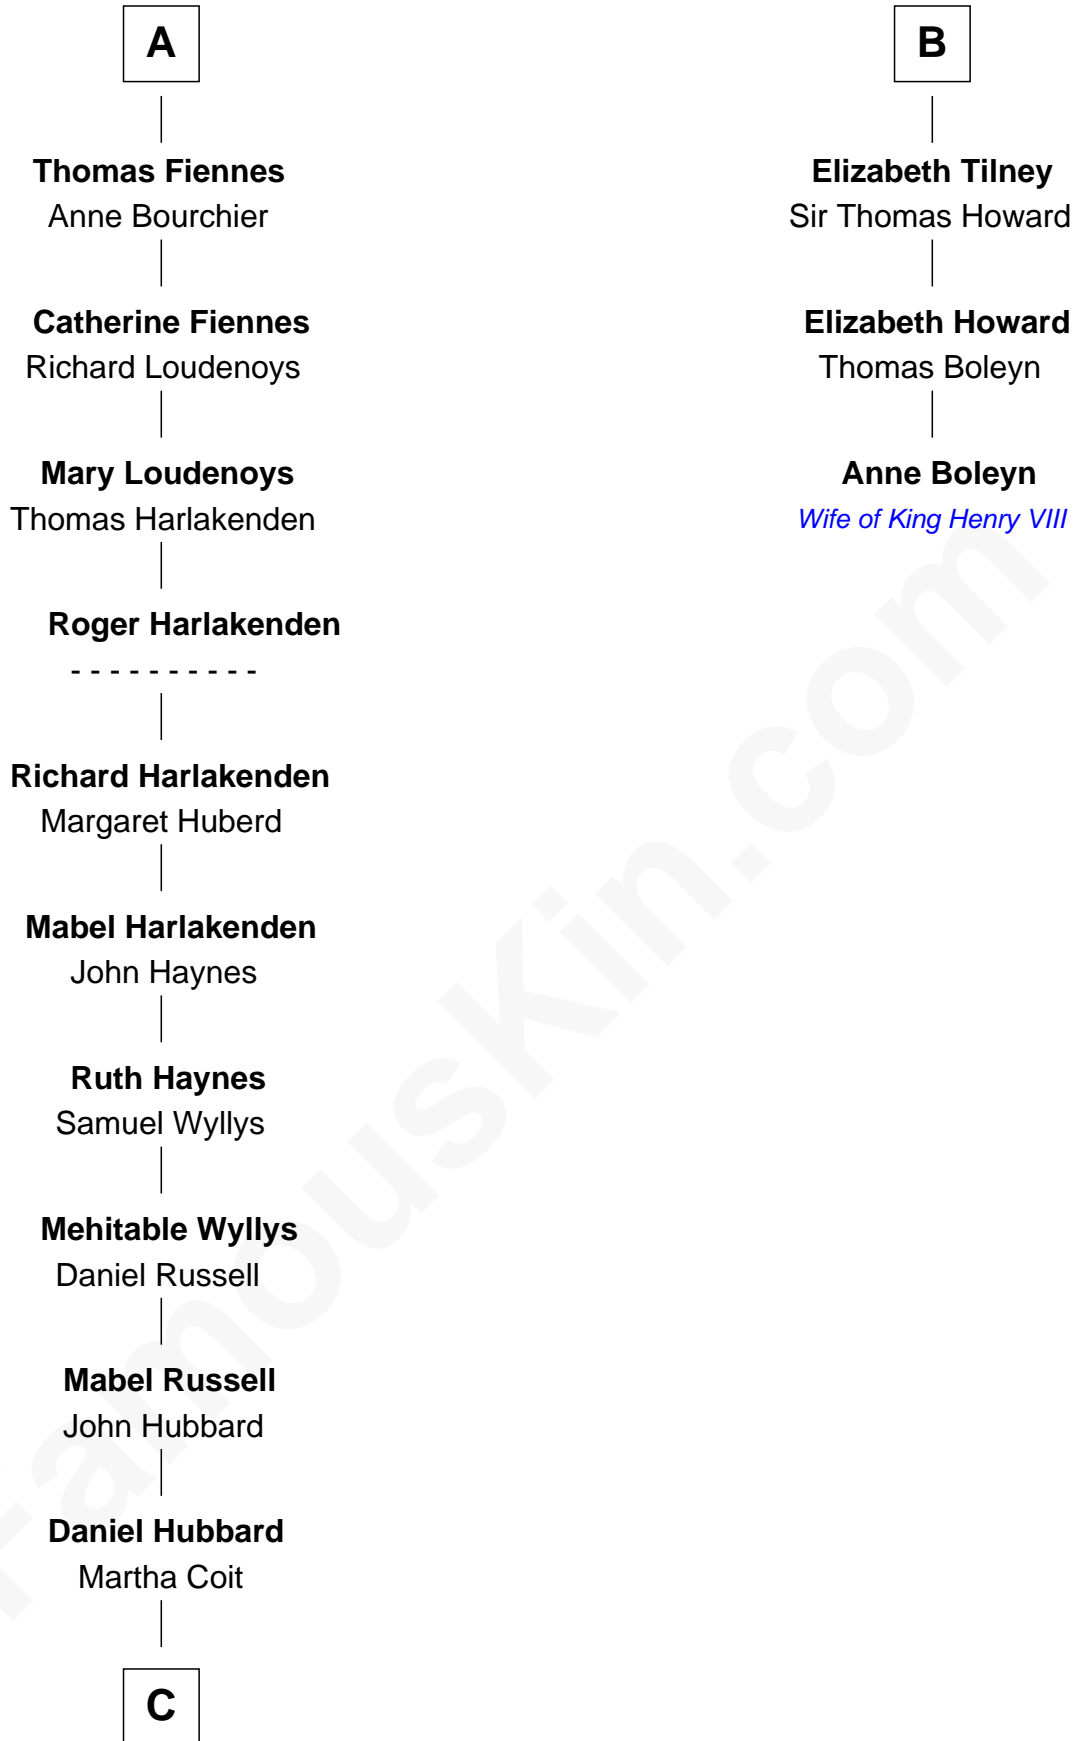

FamousKin.com
Relationship Chart of
Frank Lloyd Wright
American Architect

9th cousin 12 times removed of

Anne Boleyn
2nd Wife of King Henry VIII

FamousKin.com