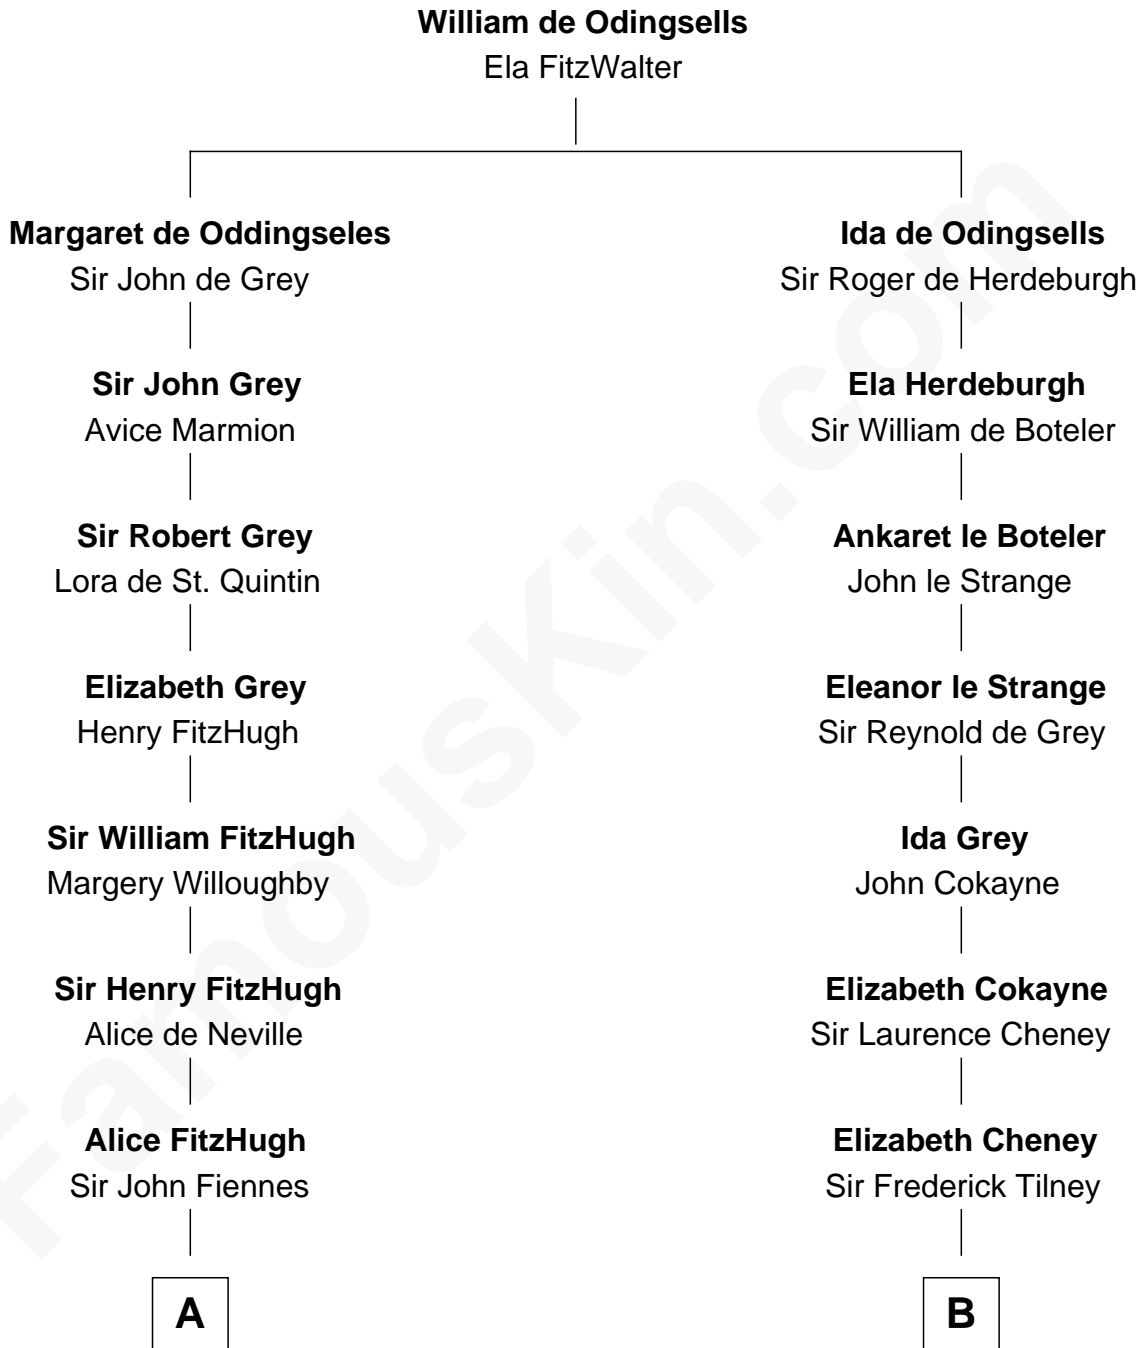

FamousKin.com
Relationship Chart of
Frank Lloyd Wright
American Architect

9th cousin 12 times removed of

Anne Boleyn
2nd Wife of King Henry VIII

FamousKin.com